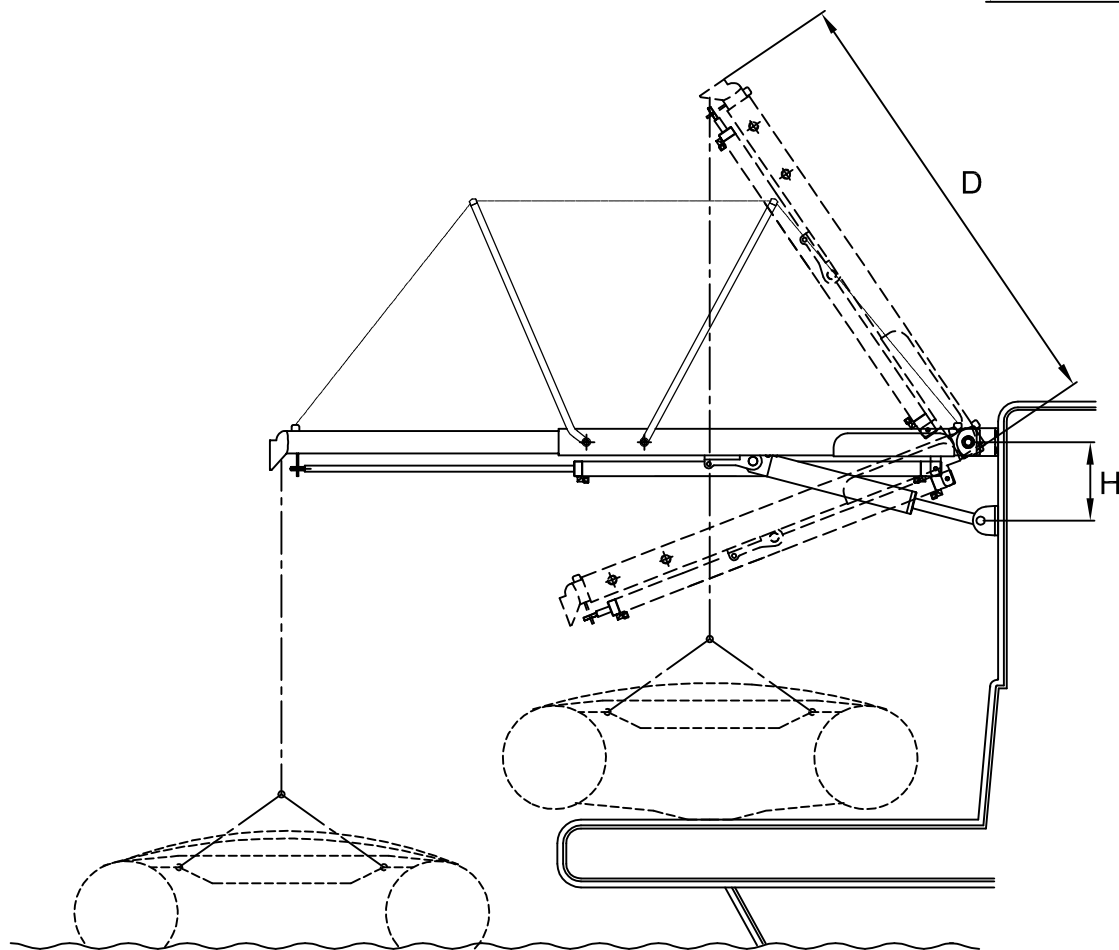

Lifting capacity (Kg)	300	300
A (mm)	2250	2530
B (mm)	480	480
D (mm)	1340	1600
F (mm)	278	278
H (mm)	280	280
W (mm)	560	560
Weight (Kg)	110	120

Product

PI 457 BIG SMART

Hydraulic External Passerelle