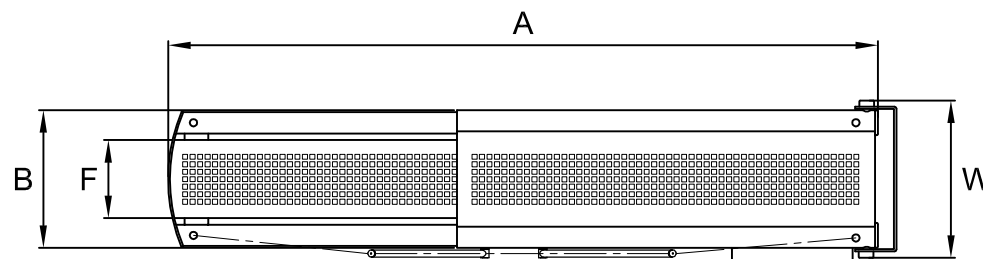

Lifting capacity (Kg)	300	300
A (mm)	2250	2530
B (mm)	480	480
D (mm)	1340	1600
F (mm)	278	278
H (mm)	280	280
W (mm)	560	560
Weight (Kg)	110	120

Product

PI 457 BIG SMART

Hydraulic External Passerelle