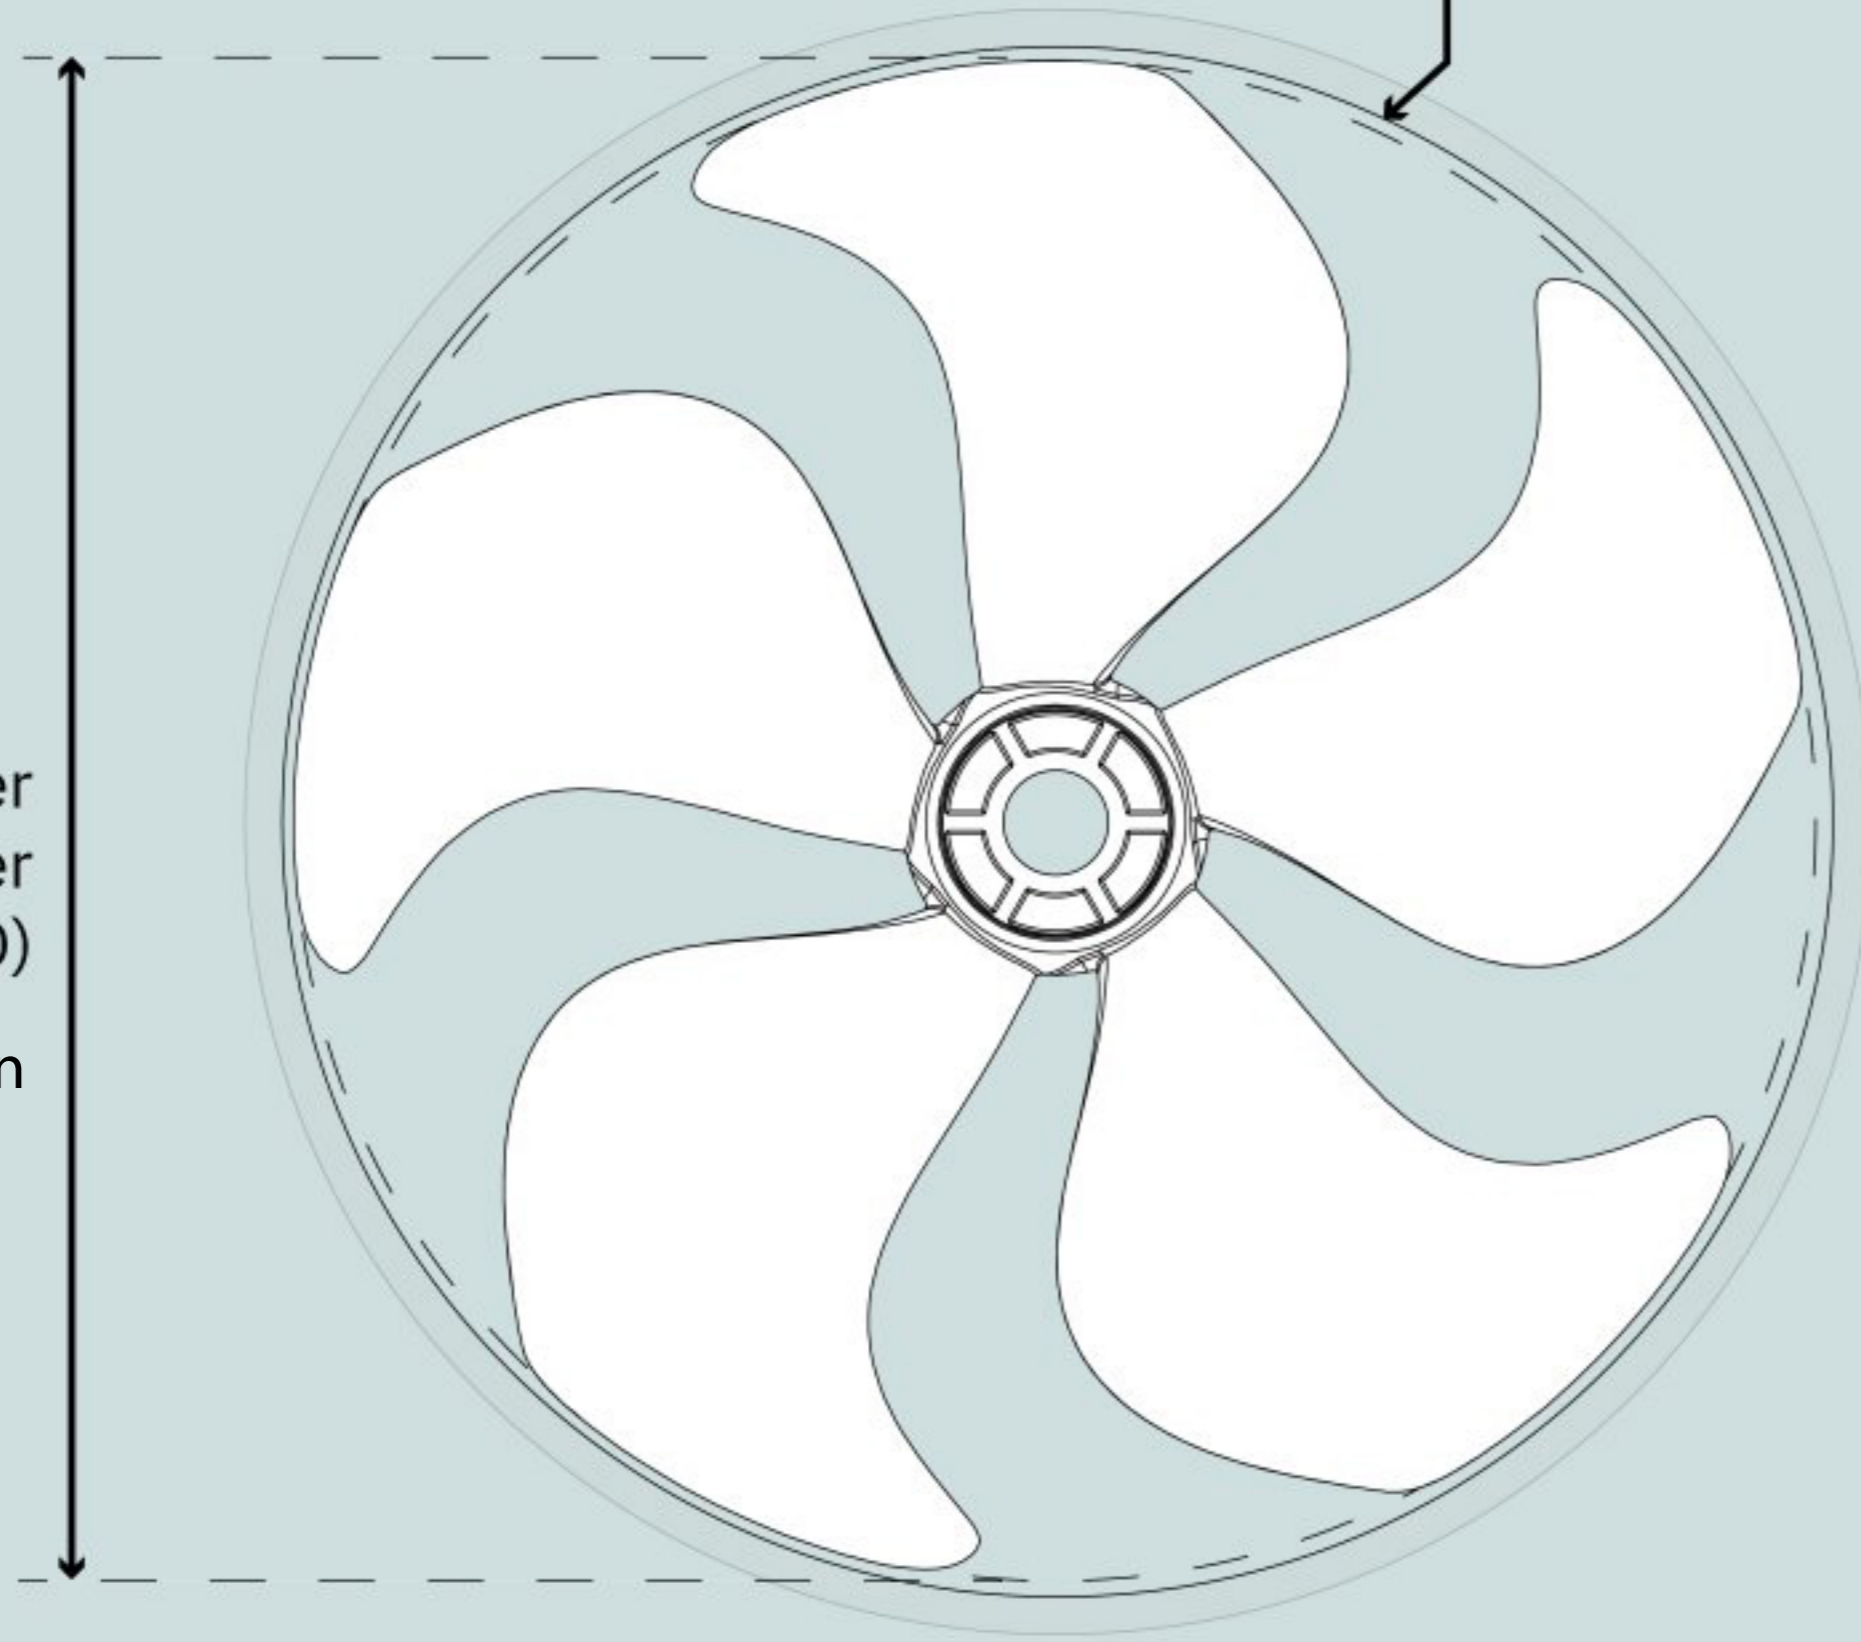

For: SP55 - SP75/95

Ref: 59049999 - 59079999

Suitable for tunnels with
Internal Diameter
(ID)

185mm / 7.3in

Propeller
Diameter
(D)
179mm / 7in

- Ideal Vessel Class: Commercial vessel, Motor boat, Sail boat
- Constructed Material: Engineered Composite

For: SP125 - SP155/200/220HYD

Ref: 59099999 - 59109999

- Ideal Vessel Class: Commercial vessel, Motor boat, Sail boat
- Constructed Material: Engineered Composite

Thruster propeller 5bl SE30/40

Ref: 59301261

Suitable for tunnels with
Internal Diameter
(ID)

125mm / 4.9in

Propeller
Diameter
(D)
122mm / 4.8in

- Sparepart for:
THRUSTERS > ELECTRIC > DC > SE SE30/125S2
SEP40/125S2
SE30/125S2-12IP
SE40/125S2-12IP
SEP30/125S2
SEP40/125S2-IP