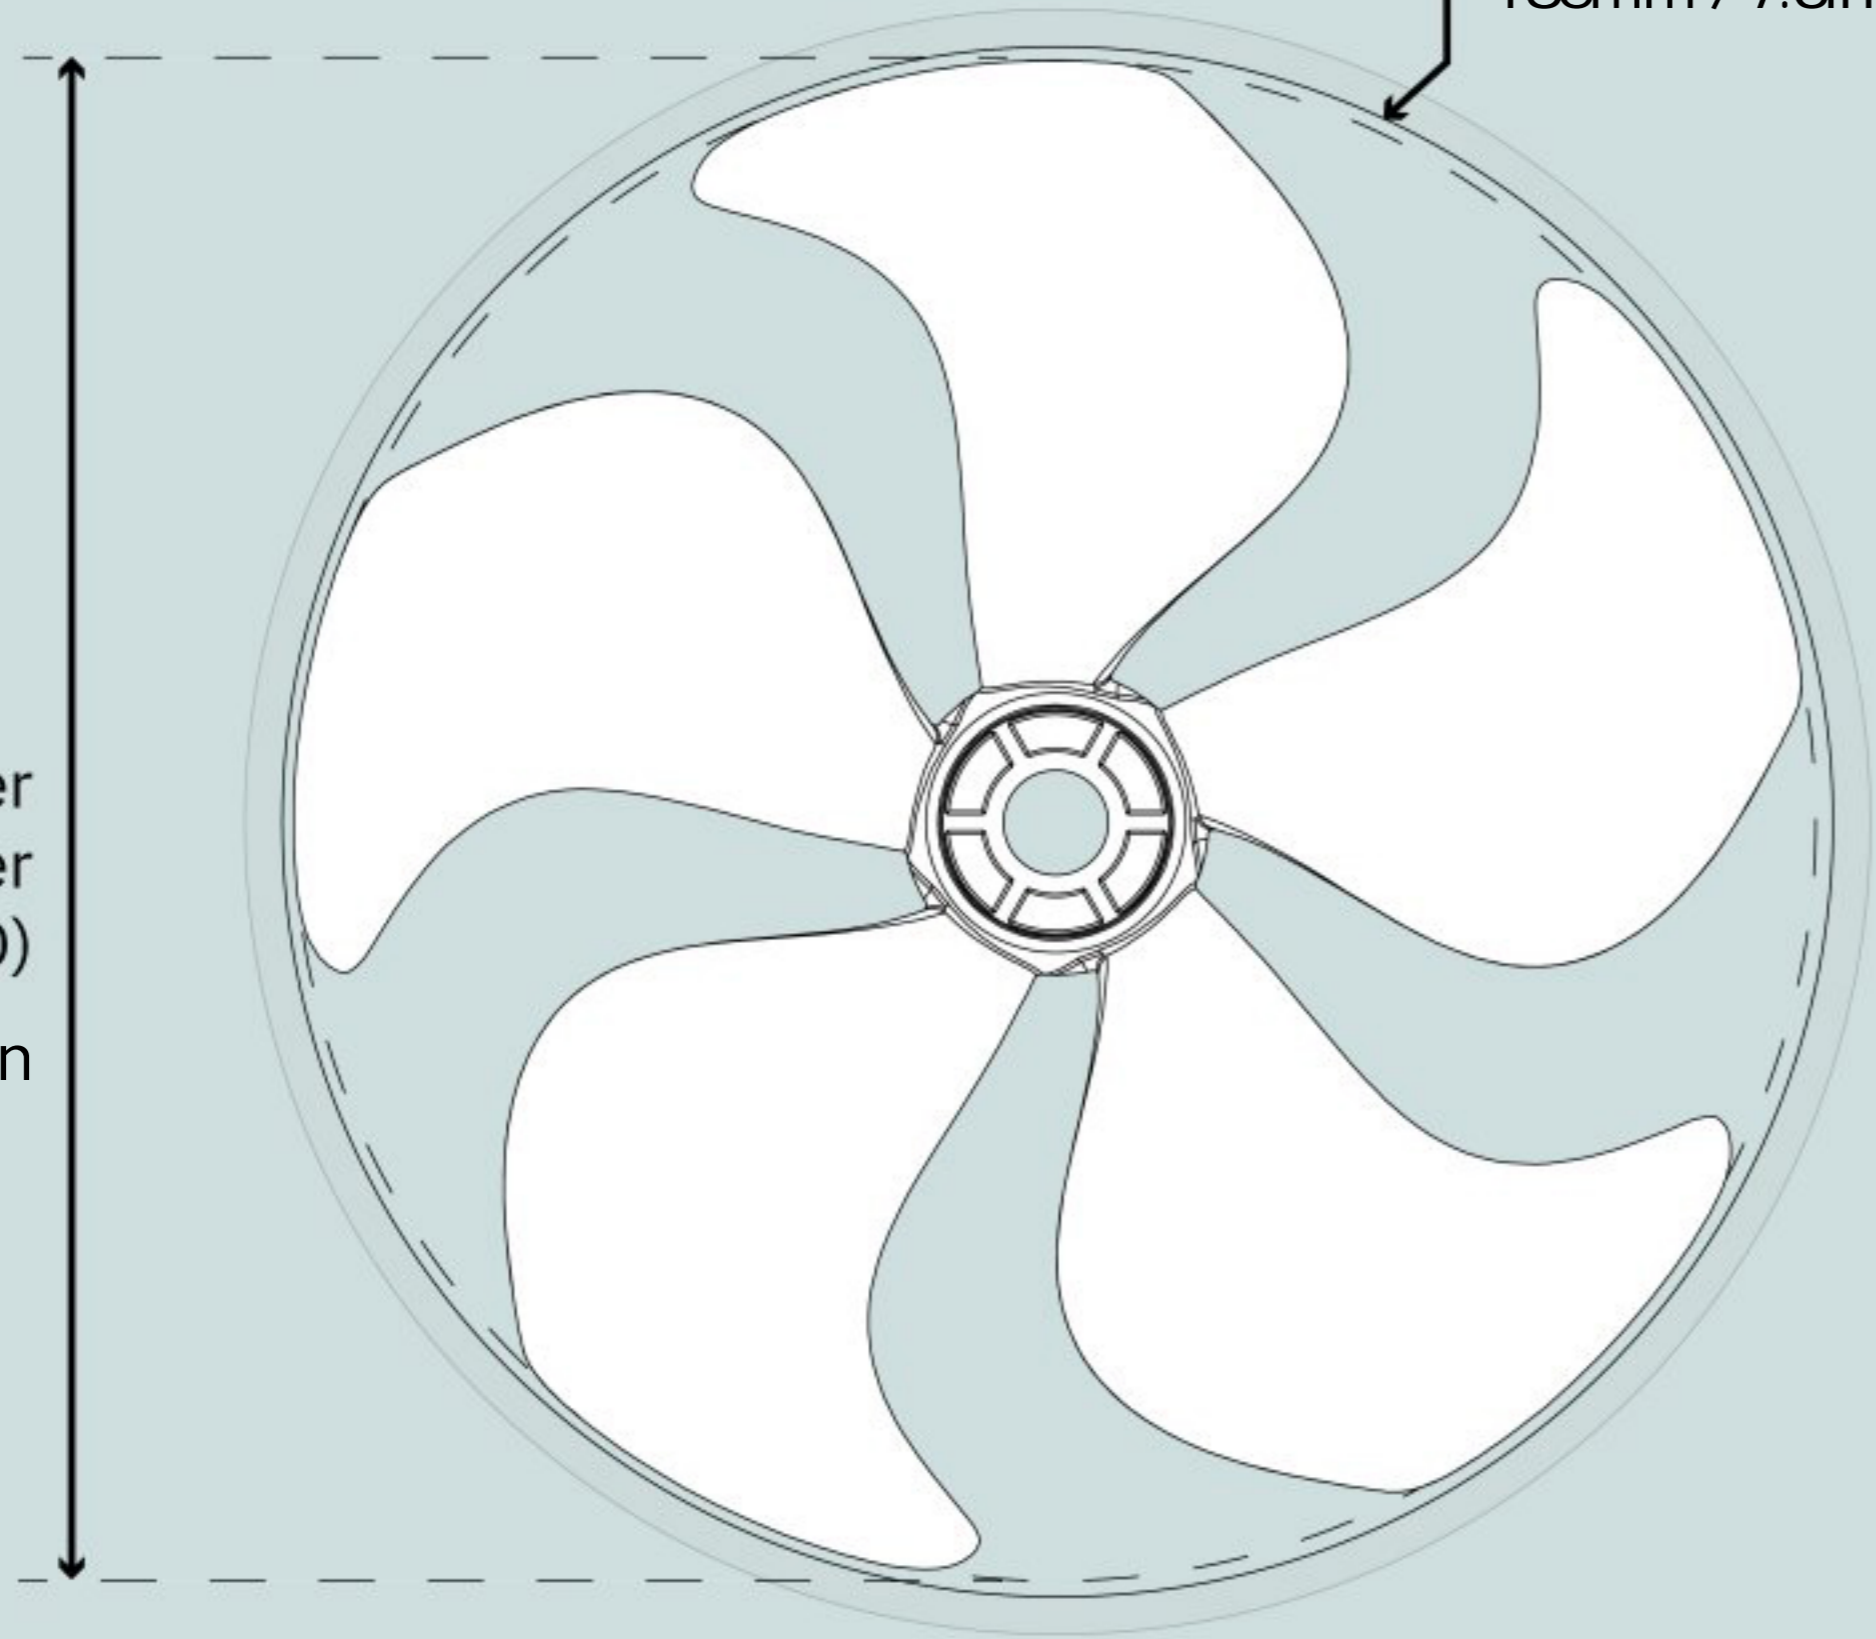

For: SP55 - SP75/95

Ref: 59049999 - 59079999

Suitable for tunnels with  
Internal Diameter  
(ID)

185mm / 7.3in

Propeller  
Diameter  
(D)  
179mm / 7in

- Ideal Vessel Class: Commercial vessel, Motor boat, Sail boat
- Constructed Material: Engineered Composite