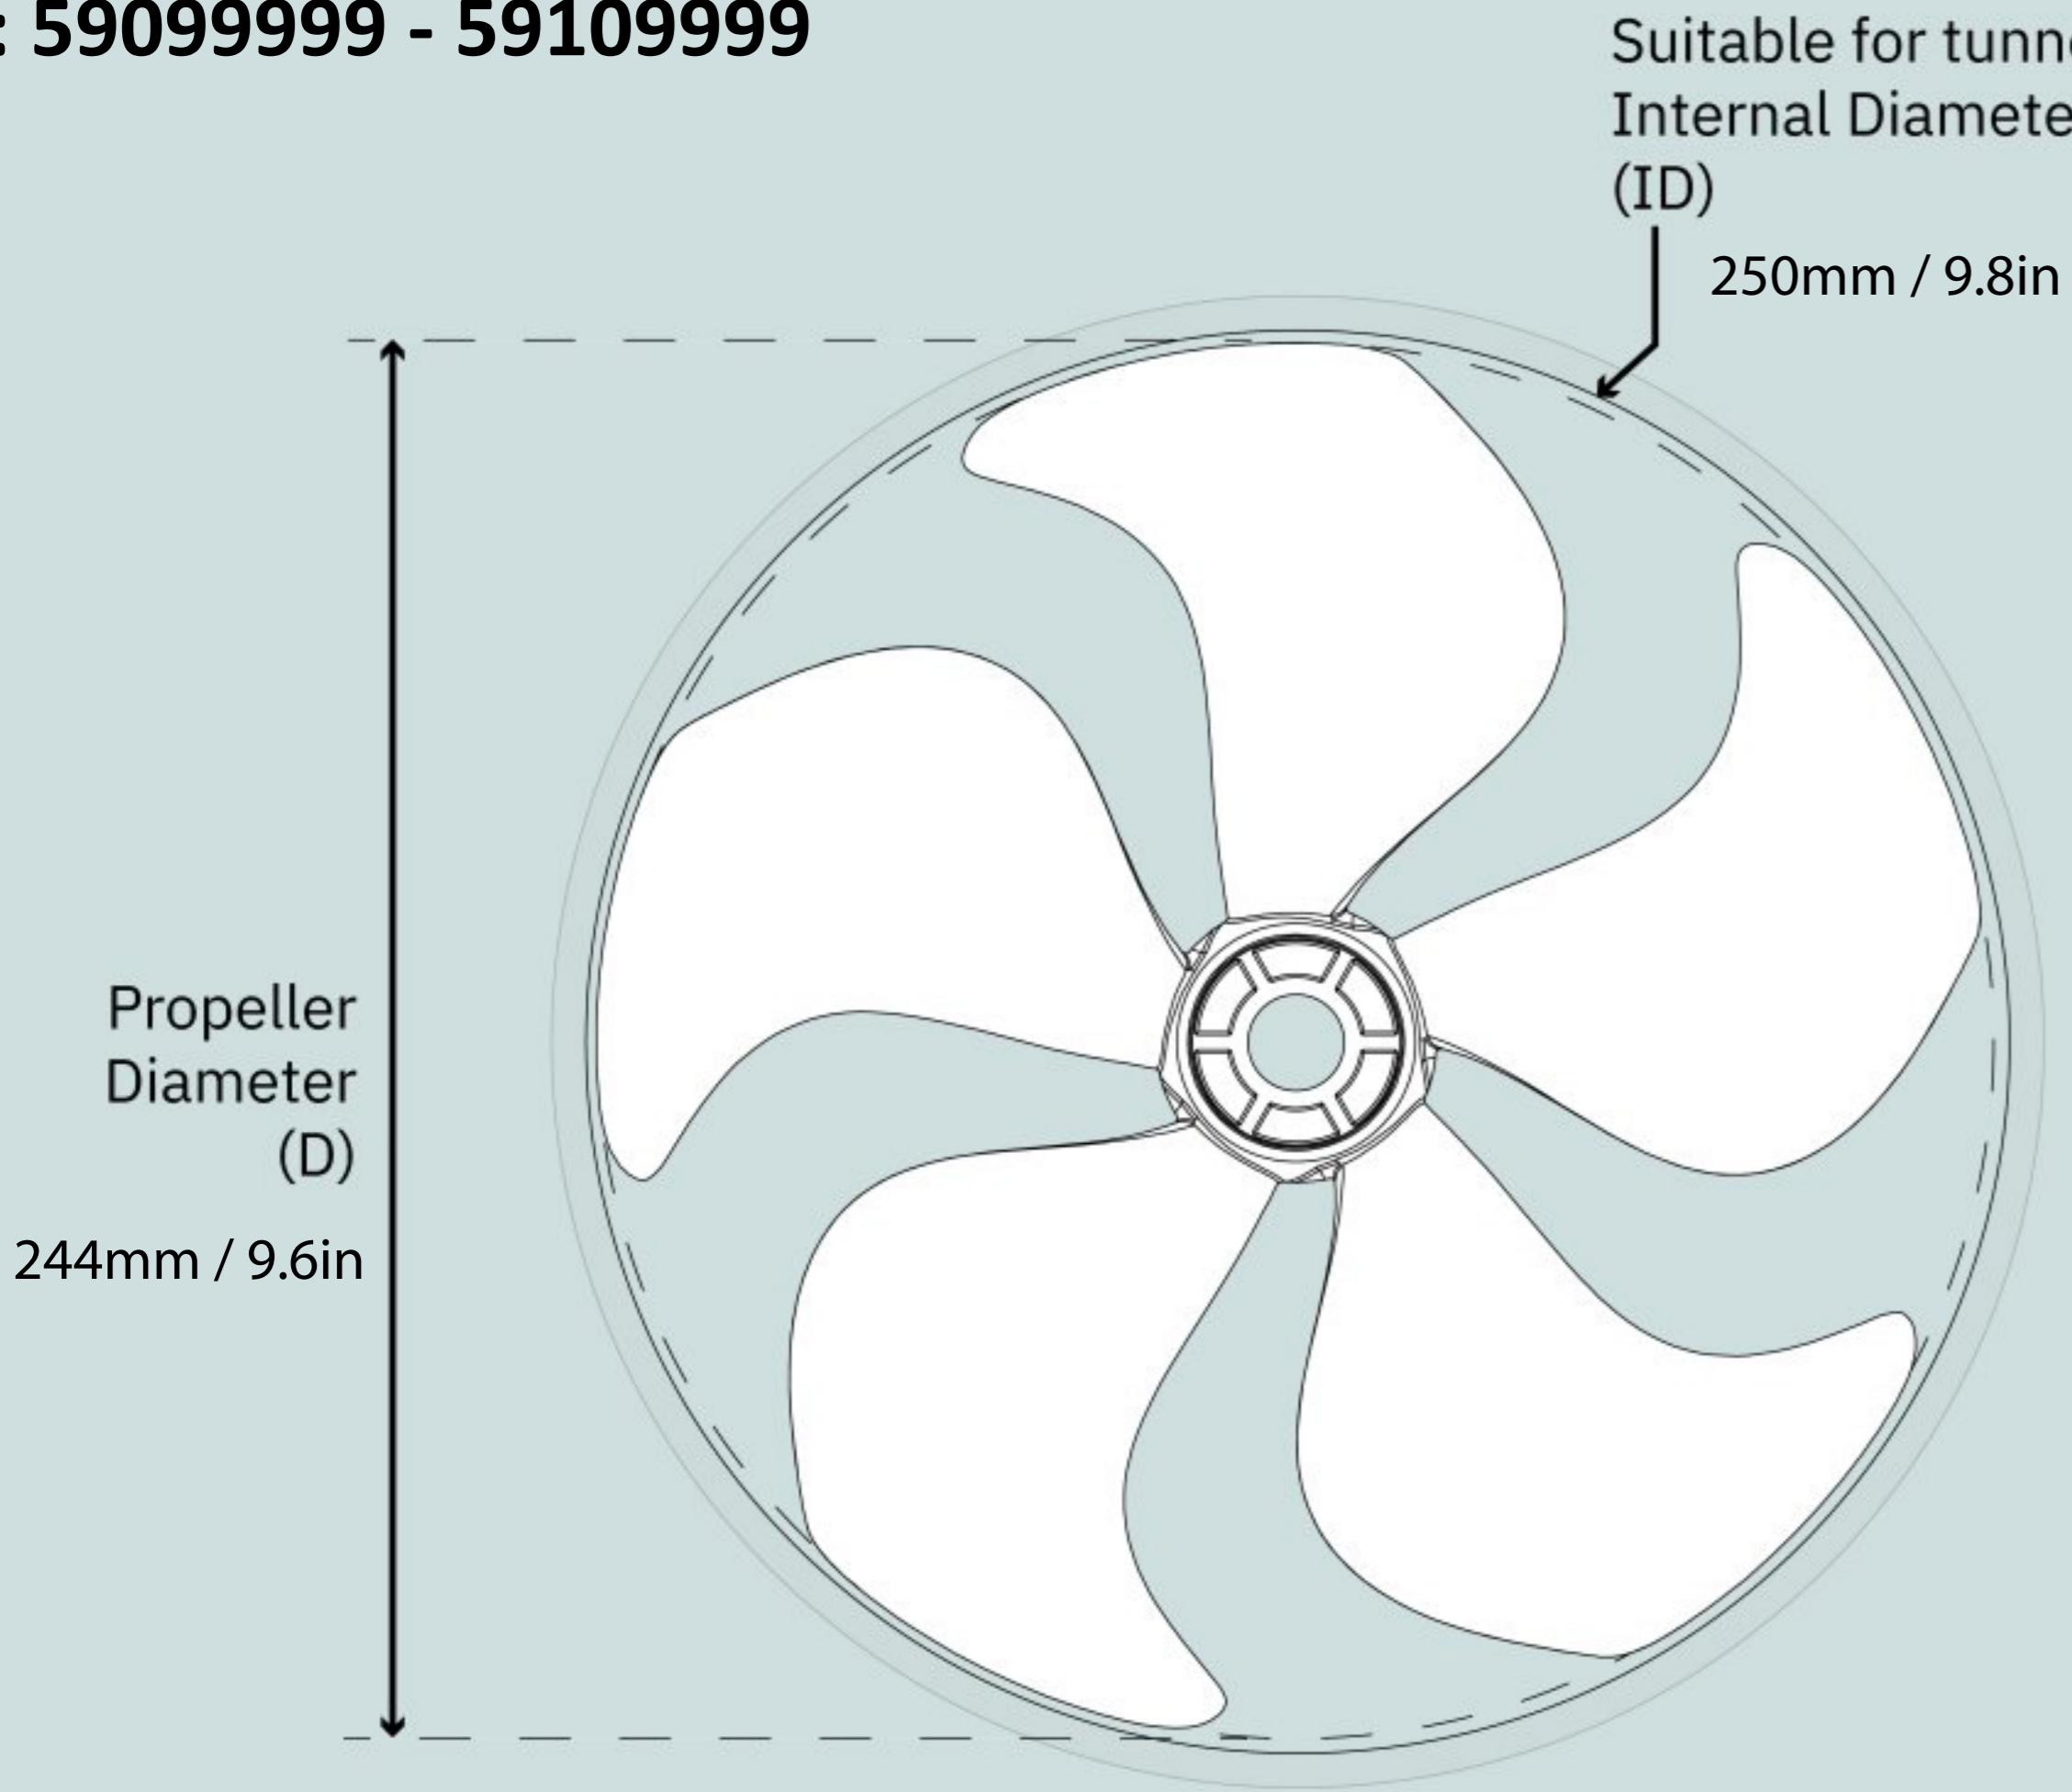

For: SP55 - SP75/95

Ref: 59049999 - 59079999

Suitable for tunnels with
Internal Diameter
(ID)

185mm / 7.3in

Propeller
Diameter
(D)
179mm / 7in

- Ideal Vessel Class: Commercial vessel, Motor boat, Sail boat
- Constructed Material: Engineered Composite

For: SP125 - SP155/200/220HYD

Ref: 59099999 - 59109999

- Ideal Vessel Class: Commercial vessel, Motor boat, Sail boat
- Constructed Material: Engineered Composite

Thruster propeller 5bl SE30/40

Ref: 59301261

Suitable for tunnels with
Internal Diameter
(ID)

125mm / 4.9in

Propeller
Diameter
(D)
122mm / 4.8in

- Sparepart for:
THRUSTERS > ELECTRIC > DC > SE SE30/125S2
SEP40/125S2
SE30/125S2-12IP
SE40/125S2-12IP
SEP30/125S2
SEP40/125S2-IP