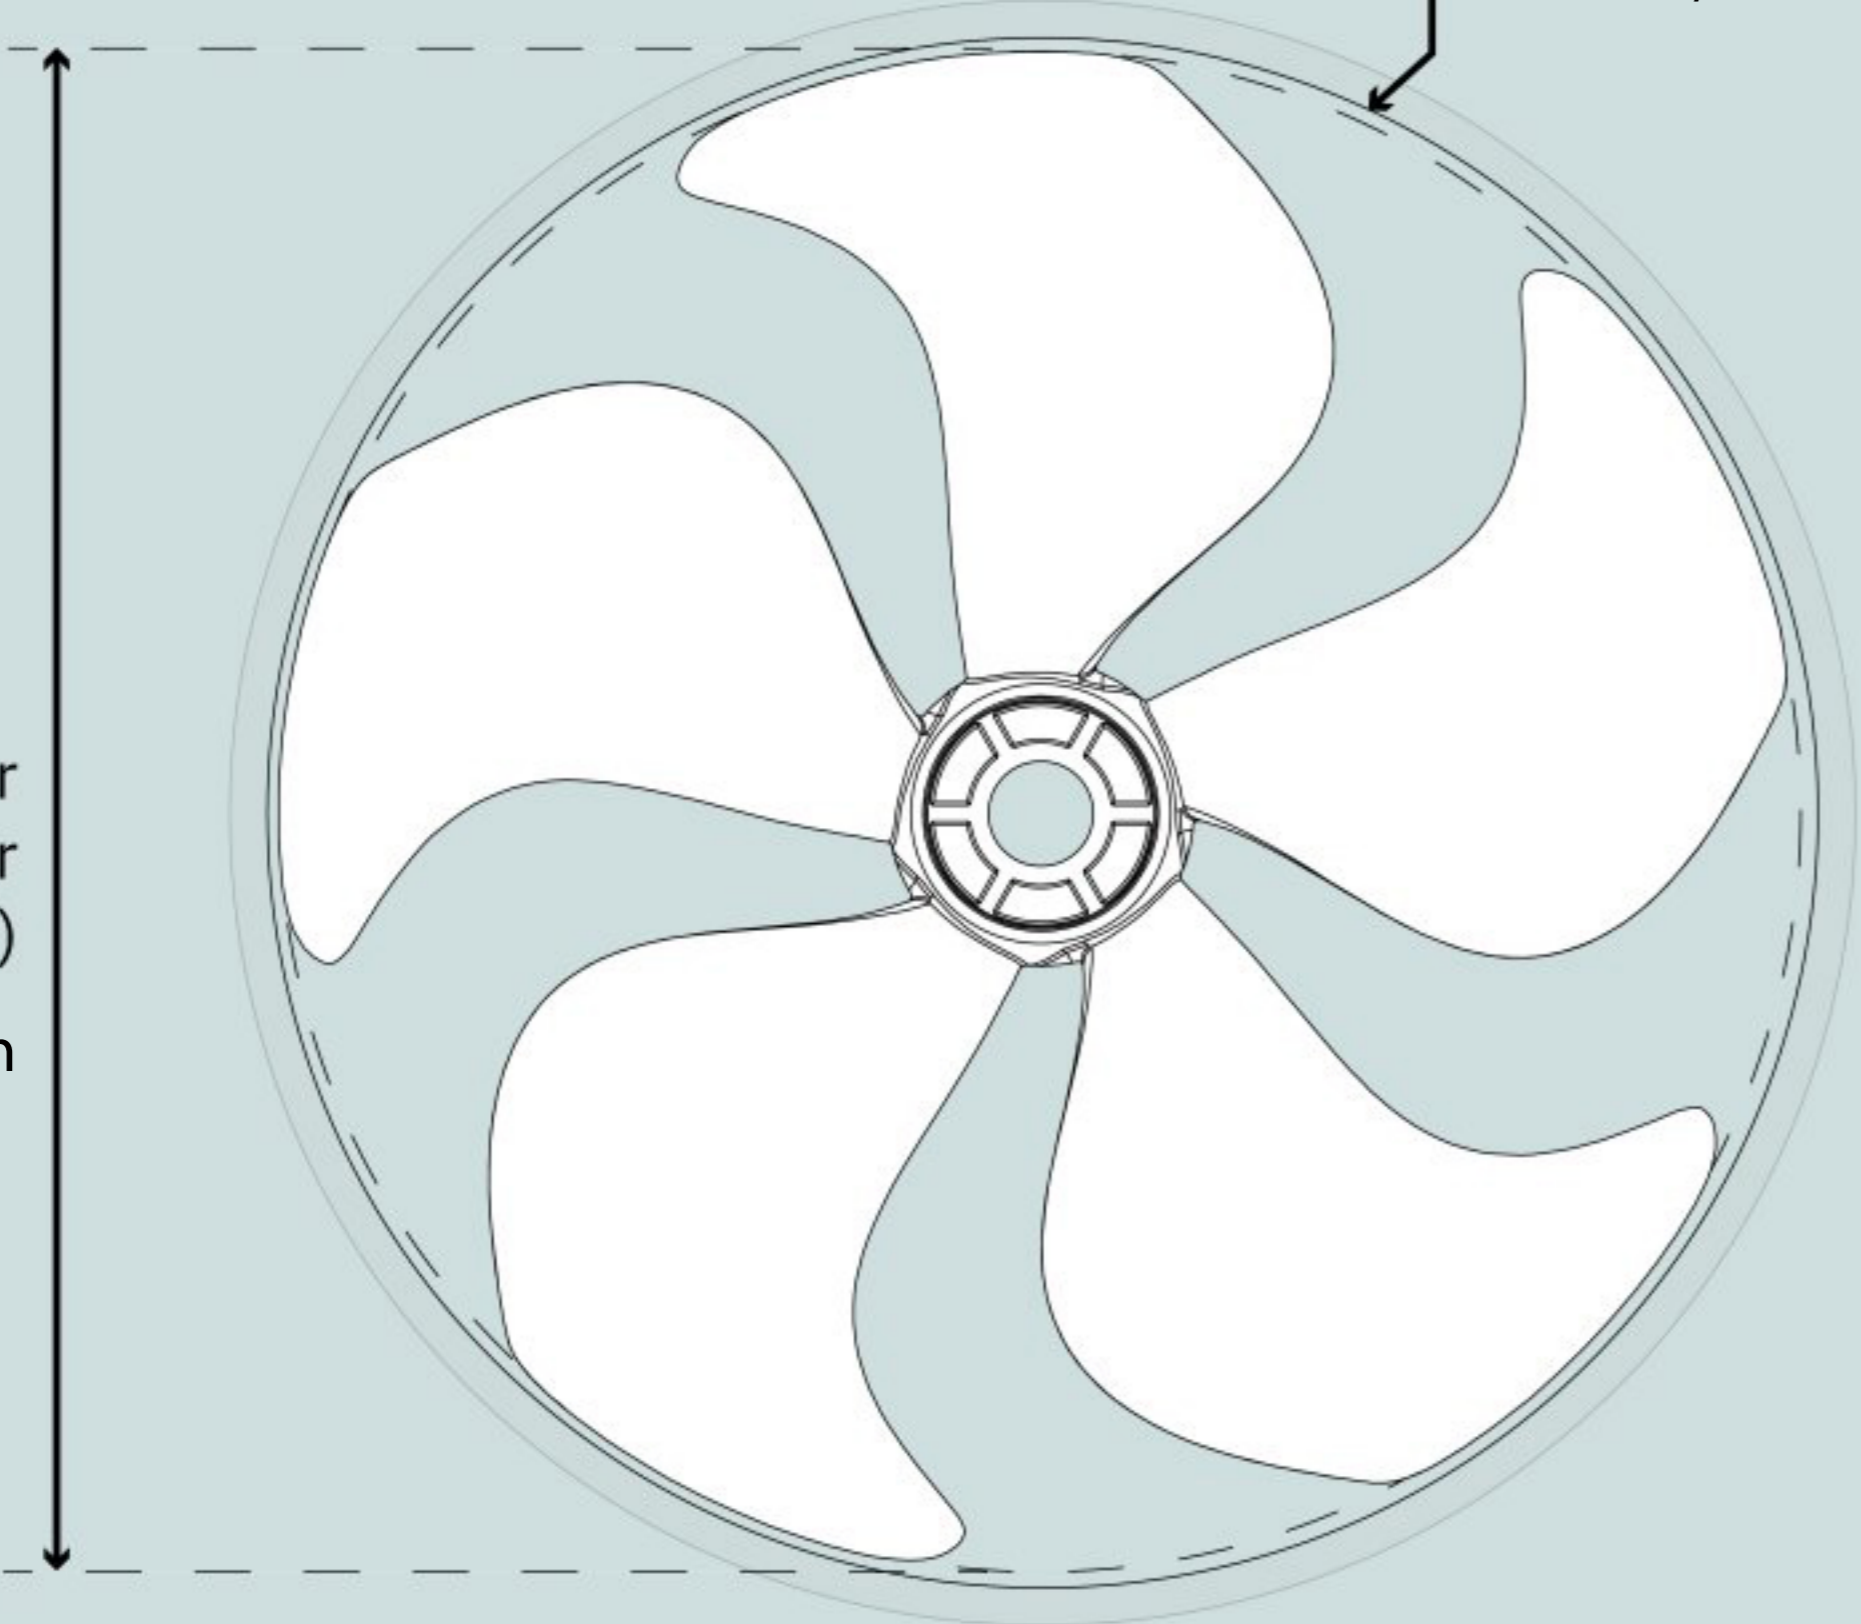

For: SP55 - SP75/95

Ref: 59049999 - 59079999

Suitable for tunnels with
Internal Diameter
(ID)

185mm / 7.3in

Propeller
Diameter
(D)
179mm / 7in

- Ideal Vessel Class: Commercial vessel, Motor boat, Sail boat
- Constructed Material: Engineered Composite

For: SP125 - SP155/200/220HYD

Ref: 59099999 - 59109999

- Ideal Vessel Class: Commercial vessel, Motor boat, Sail boat
- Constructed Material: Engineered Composite

Thruster propeller 5bl SE30/40

Ref: 59301261

Suitable for tunnels with
Internal Diameter
(ID)

125mm / 4.9in

Propeller
Diameter
(D)
122mm / 4.8in

- Sparepart for:
THRUSTERS > ELECTRIC > DC > SE SE30/125S2
SEP40/125S2
SE30/125S2-12IP
SE40/125S2-12IP
SEP30/125S2
SEP40/125S2-IP