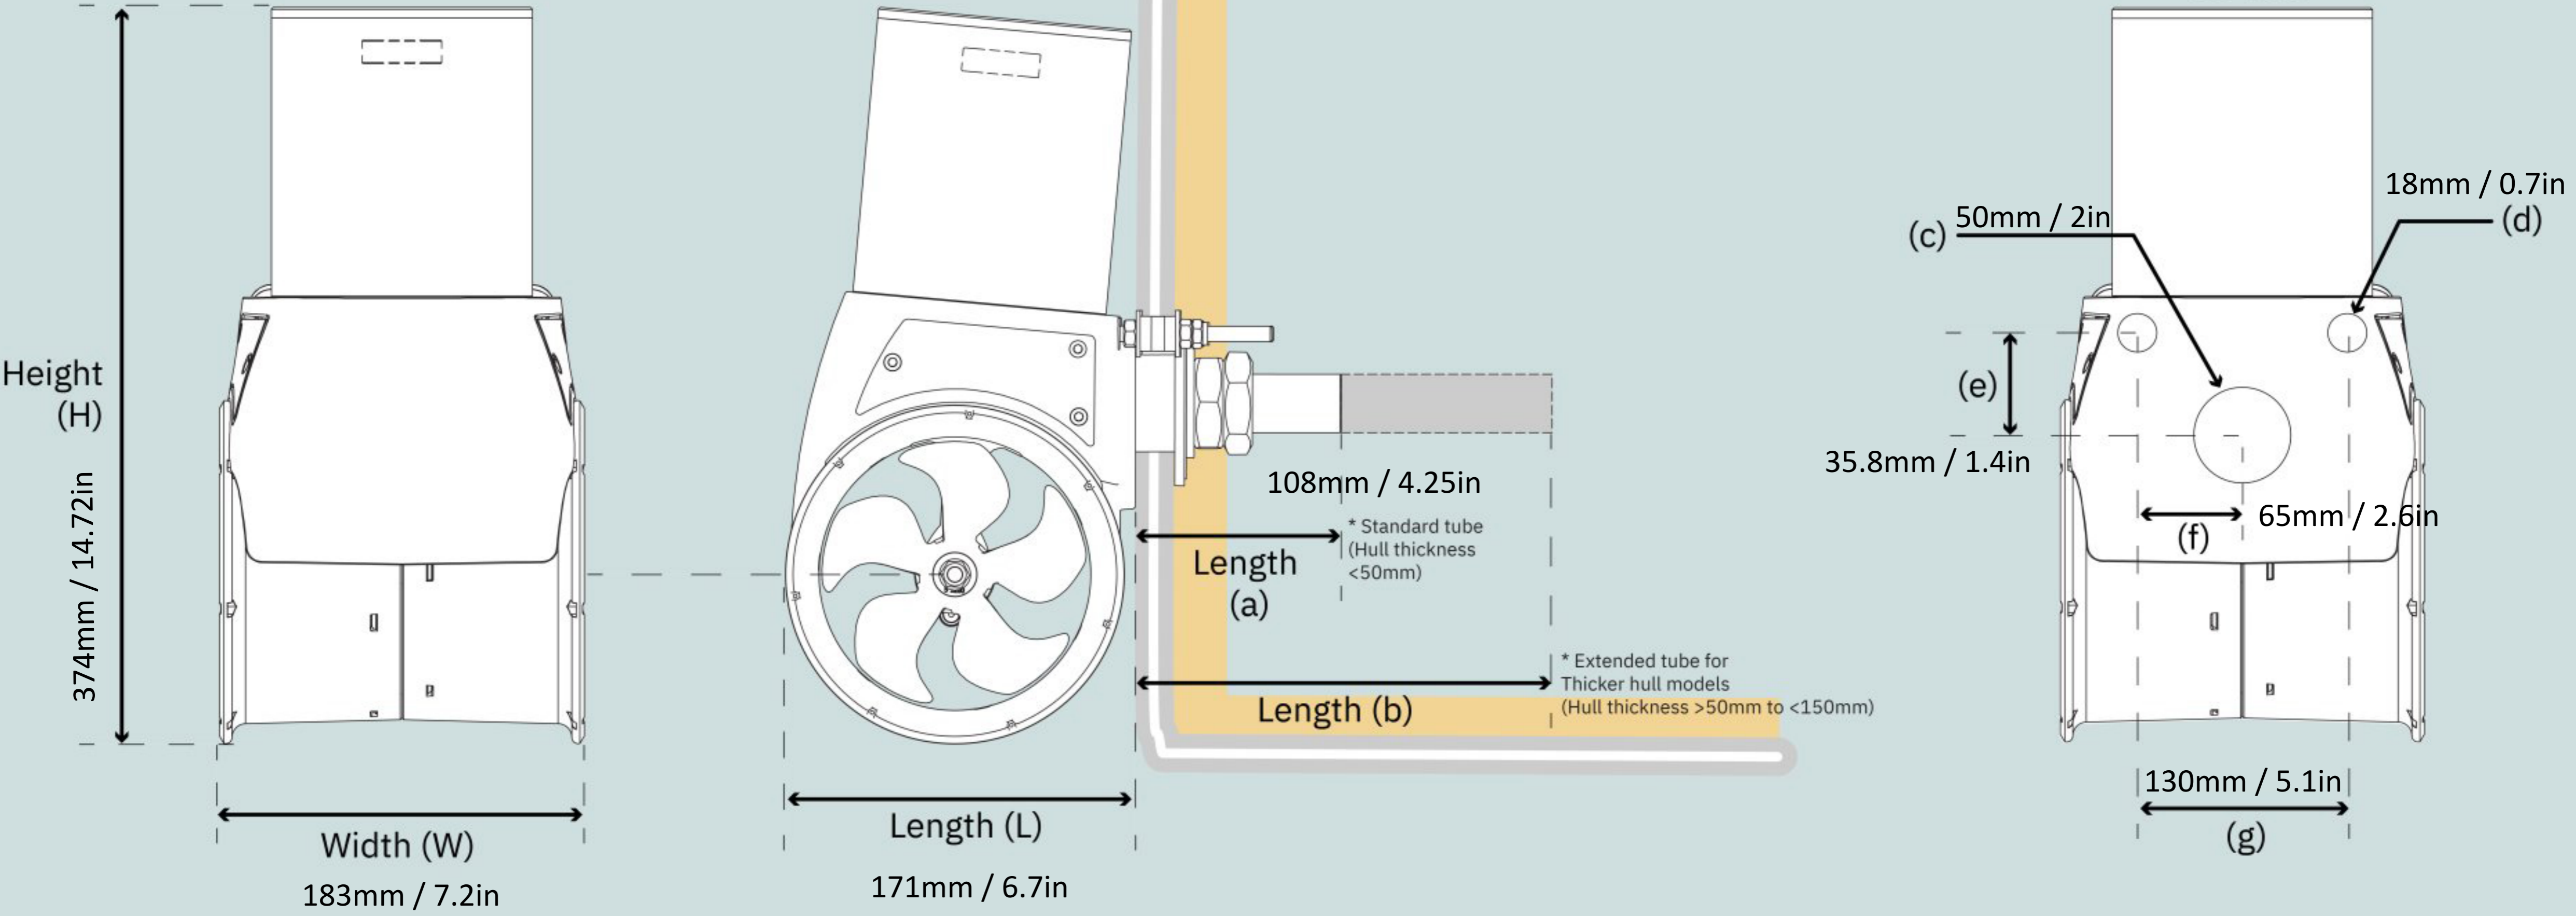

Weight 15.3kg / 33.73lbs

Waterline

SX Rear

SX35/140-12V-50MM
SX35 External stern thruster 12V
w/Controller

Spare parts (valid from 2022-04-05)

#	Quantity	Name	Item Code	Description
1	1.00	SX Controller	CONT-SX35-12V	Controller, SX35
2	1.00	SX140 35 50mm kit	SM-123638	SX35/140 Thruster 50mm kit

The installer alone has responsibility for the installation of the spare parts. Side-Power only warranty the spare parts supplied only.

The information given in the document was correct at the time it was published. However, Sleipner Motor AS can not accept liability for any inaccuracies or omissions it may contain. Continuous product improvement may change the product specifications without notice. Therefore, Sleipner Motor AS can not accept liability for any possible differences between product and document.