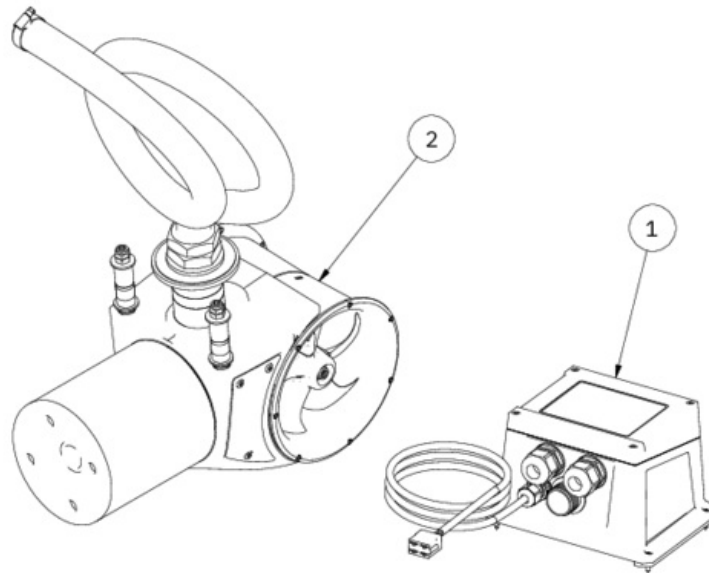

Weight 15.3kg / 33.73lbs

Waterline

SX Rear

SX35/140-12V-50MM
SX35 External stern thruster 12V
w/Controller

Spare parts (valid from 2022-04-05)

#	Quantity	Name	Item Code	Description
1	1.00	SX Controller	CONT-SX35-12V	Controller, SX35
2	1.00	SX140 35 50mm kit	SM-123638	SX35/140 Thruster 50mm kit

The installer alone has responsibility for the installation of the spare parts. Side-Power only warranty the spare parts supplied only.

The information given in the document was correct at the time it was published. However, Sleipner Motor AS can not accept liability for any inaccuracies or omissions it may contain. Continuous product improvement may change the product specifications without notice. Therefore, Sleipner Motor AS can not accept liability for any possible differences between product and document.