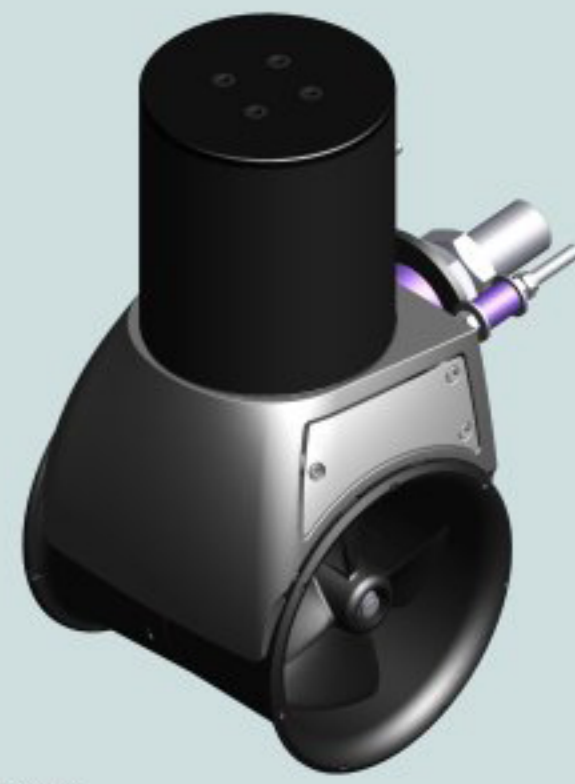

Weight 15.3kg / 33.73lbs

Waterline

SX Rear

SX35/140-12V-50MM
SX35 External stern thruster 12V
w/Controller

Spare parts (valid from 2022-04-05)

#	Quantity	Name	Item Code	Description
1	1.00	SX Controller	CONT-SX35-12V	Controller, SX35
2	1.00	SX140 35 50mm kit	SM-123638	SX35/140 Thruster 50mm kit