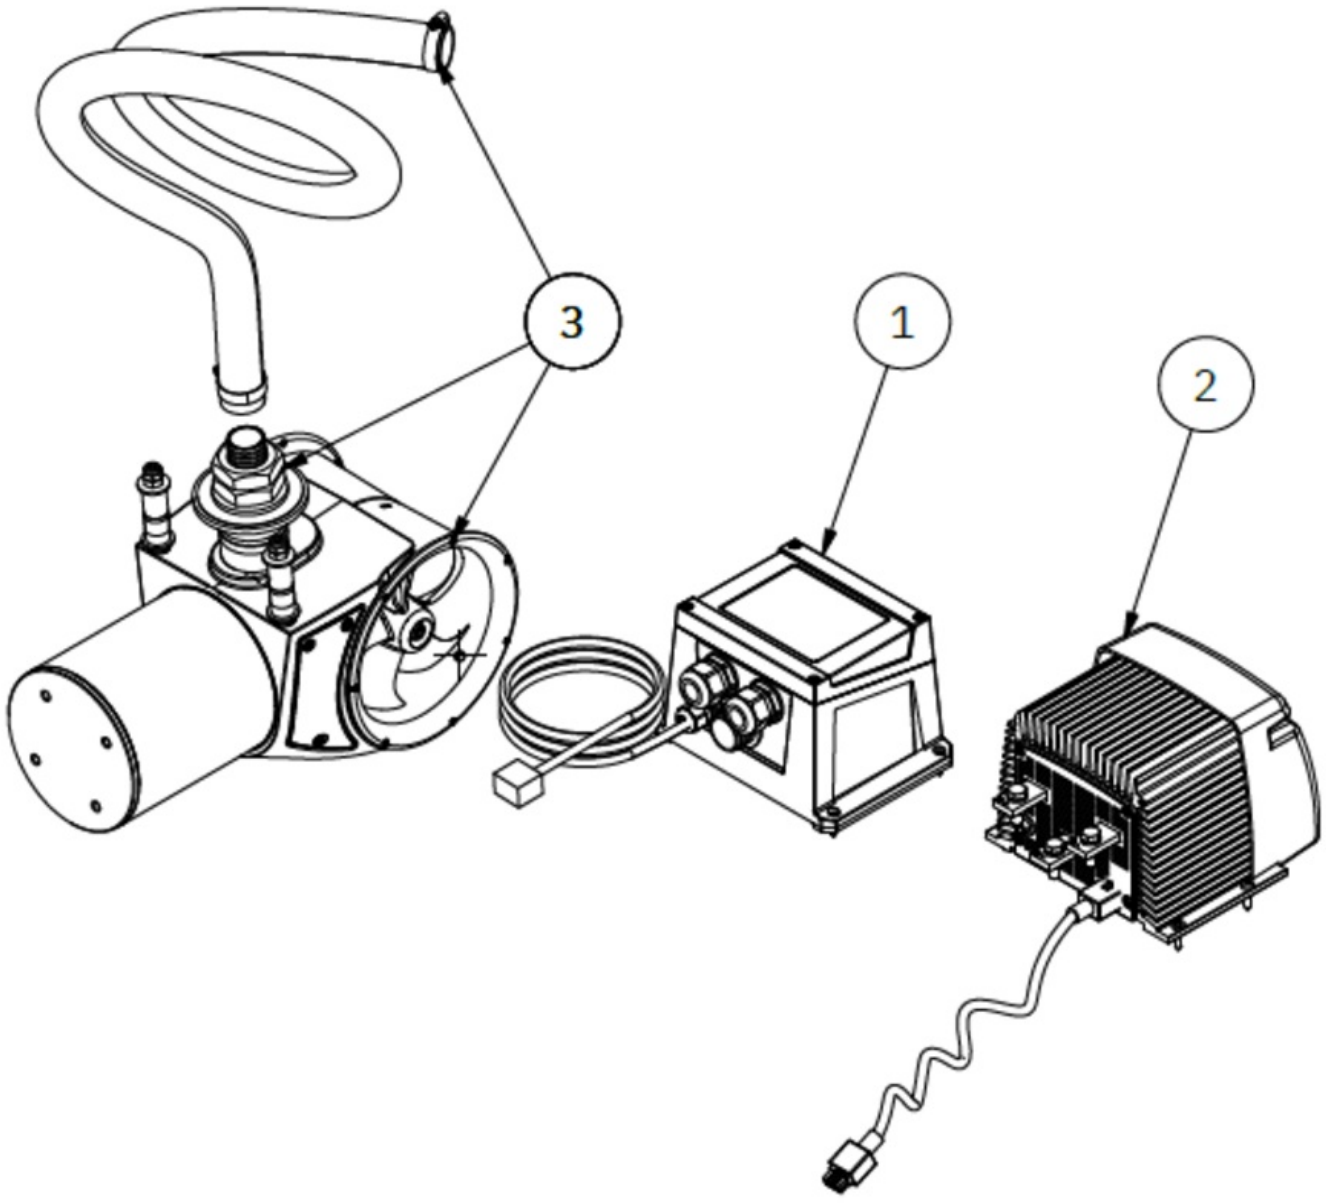

Weight 15.3kg / 33.73lbs

Waterline

SX Rear

SXP35/140-12V-50MM
SXP35 PRO External stern thruster 12V
w/Controller

Spare parts (valid from 2021-12-06)

| # | Name | Item Code | Description |
|---|-------------------|----------------|---------------------------------|
| 1 | SX Pro Controller | CONT-SXP35-12V | Controller, SXP35 PRO |
| 2 | PPC 520 | PPC520 | PRO™ power control unit, PPC520 |
| 3 | SX140 35 50mm kit | SM-123638 | SX35/140 Thruster 50mm kit |

The installer alone has responsibility for the installation of the spare parts. Side-Power only warranty the spare parts supplied only.

The information given in the document was correct at the time it was published. However, Sleipner Motor AS can not accept liability for any inaccuracies or omissions it may contain. Continuous product improvement may change the product specifications without notice. Therefore, Sleipner Motor AS can not accept liability for any possible differences between product and document.