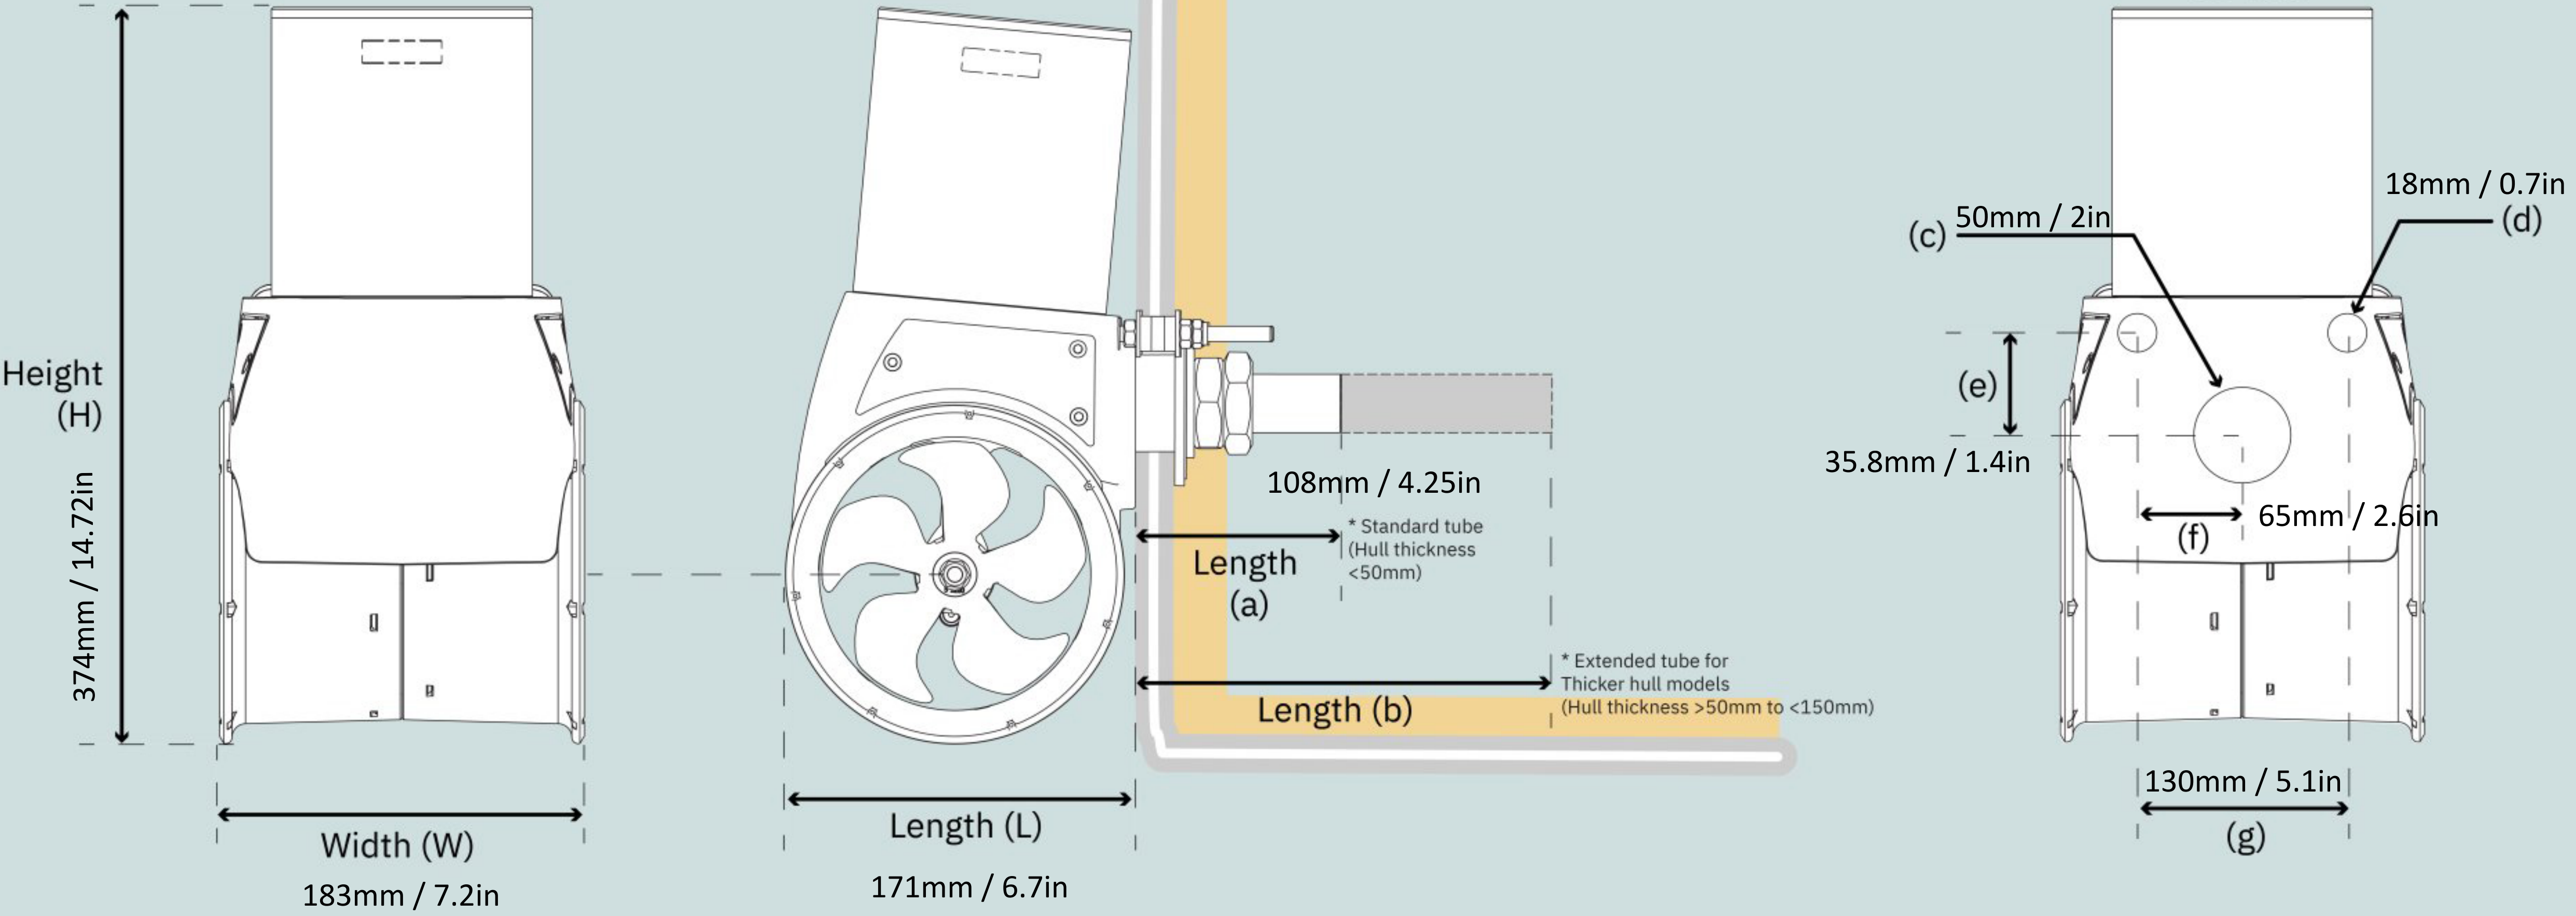

Weight 15.3kg / 33.73lbs

Waterline

SX Rear

SXP35/140-12V-50MM
SXP35 PRO External stern thruster 12V
w/Controller

Spare parts (valid from 2021-12-06)

| # | Name | Item Code | Description |
|---|-------------------|----------------|---------------------------------|
| 1 | SX Pro Controller | CONT-SXP35-12V | Controller, SXP35 PRO |
| 2 | PPC 520 | PPC520 | PRO™ power control unit, PPC520 |
| 3 | SX140 35 50mm kit | SM-123638 | SX35/140 Thruster 50mm kit |

The installer alone has responsibility for the installation of the spare parts. Side-Power only warranty the spare parts supplied only.

The information given in the document was correct at the time it was published. However, Sleipner Motor AS can not accept liability for any inaccuracies or omissions it may contain. Continuous product improvement may change the product specifications without notice. Therefore, Sleipner Motor AS can not accept liability for any possible differences between product and document.