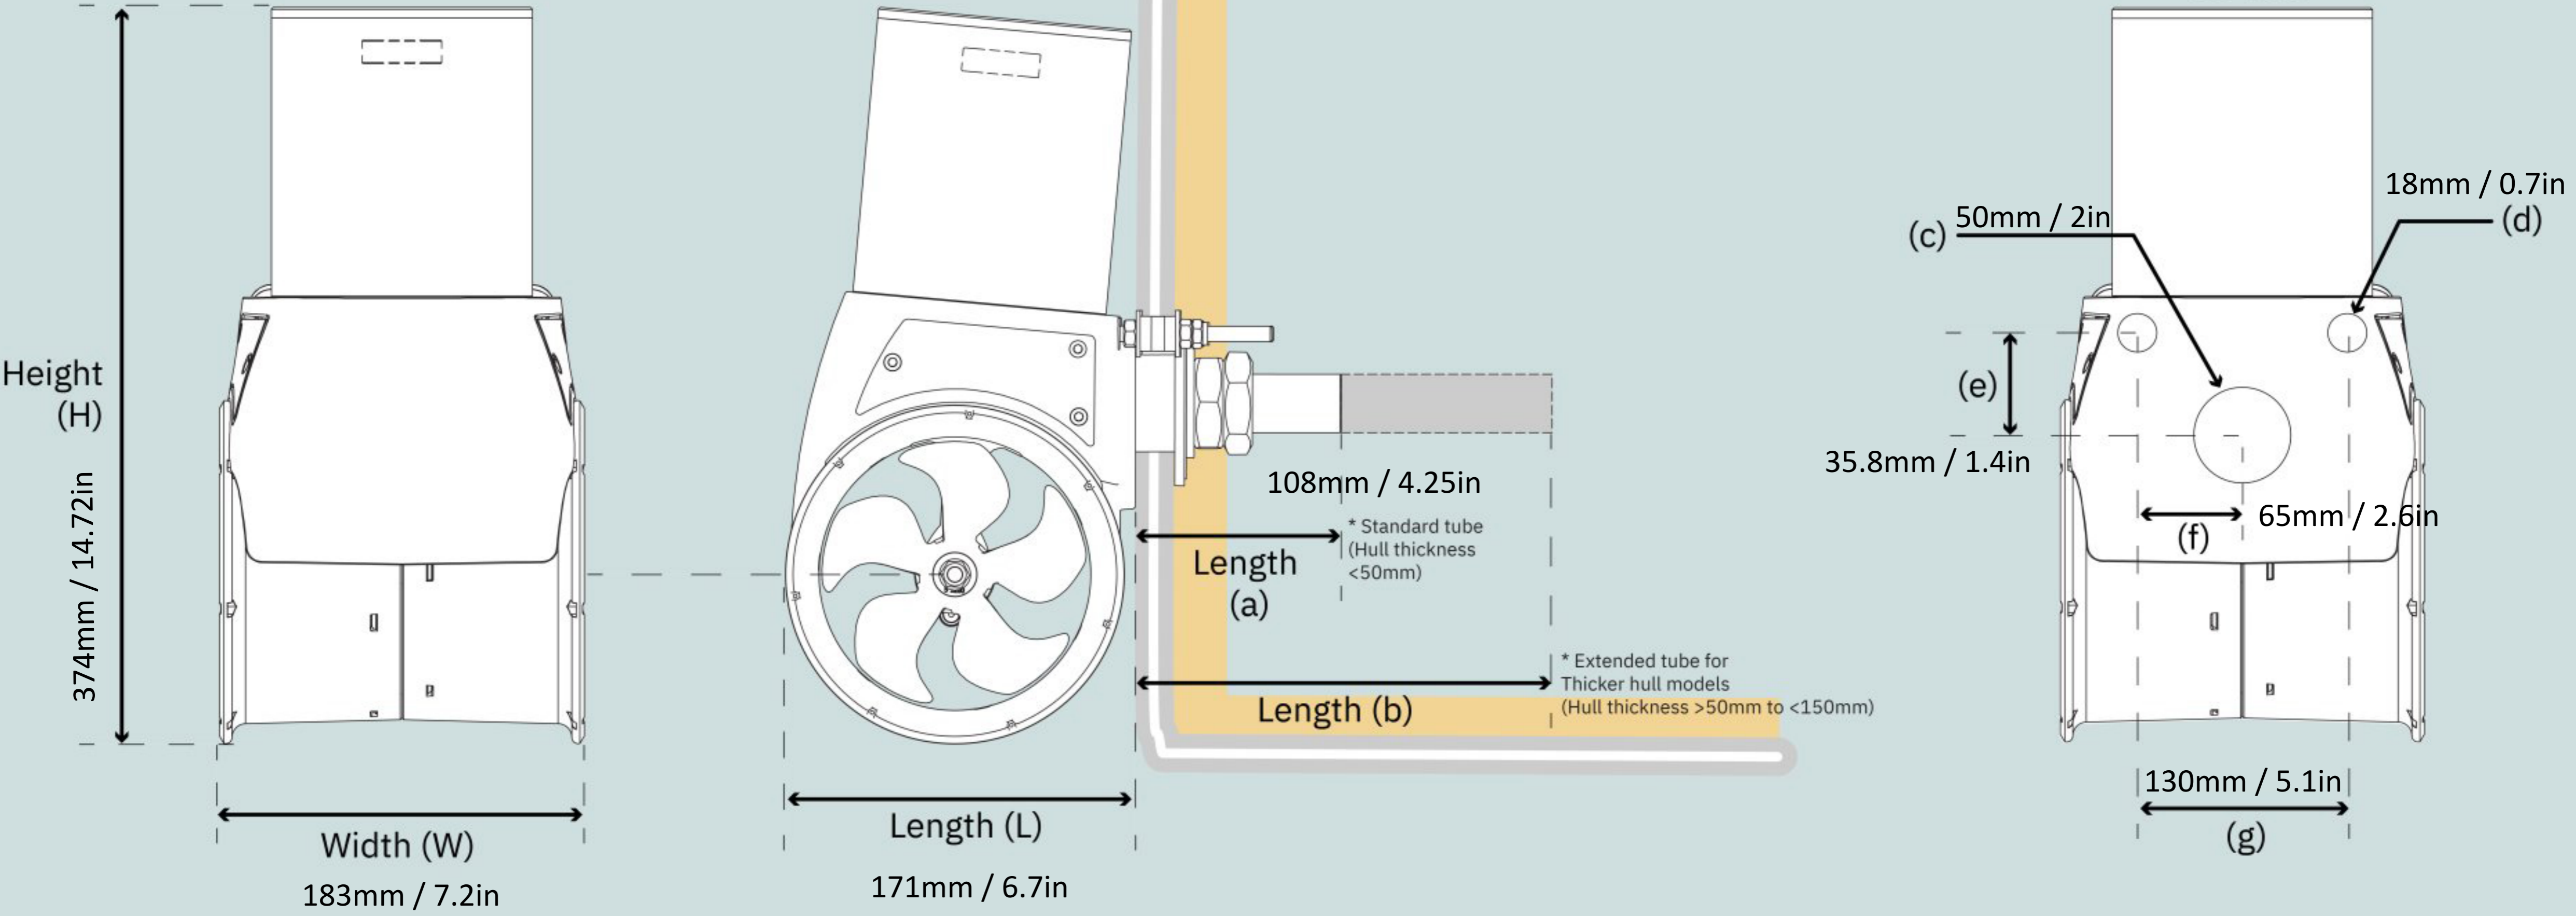

Weight 15.3kg / 33.73lbs

Waterline

SX Rear

SXP50/140-12V-50MM
SXP50 PRO External stern thruster 12V
w/Controller

Spare parts (valid from 2021-12-08)

#	Name	Item Code	Description
1	PPC 520	PPC520	PRO™ power control unit, PPC520
2	SX Pro Controller	CONT-SXP50-12V	Controller, SXP50 PRO
3	SX140 50	SM-147297	SX50/140 Thruster only

The installer alone has responsibility for the installation of the spare parts. Side-Power only warranty the spare parts supplied only.

The information given in the document was correct at the time it was published. However, Sleipner Motor AS can not accept liability for any inaccuracies or omissions it may contain. Continuous product improvement may change the product specifications without notice. Therefore, Sleipner Motor AS can not accept liability for any possible differences between product and document.