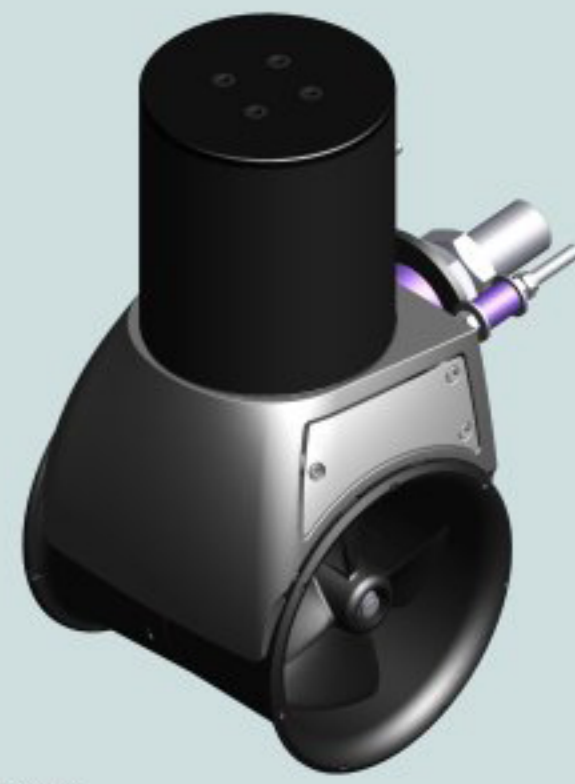

Weight 15.3kg / 33.73lbs

Waterline

SX Rear

SXP50/140-12V-50MM
SXP50 PRO External stern thruster 12V
w/Controller

Spare parts (valid from 2021-12-08)

#	Name	Item Code	Description
1	PPC 520	PPC520	PRO™ power control unit, PPC520
2	SX Pro Controller	CONT-SXP50-12V	Controller, SXP50 PRO
3	SX140 50	SM-147297	SX50/140 Thruster only