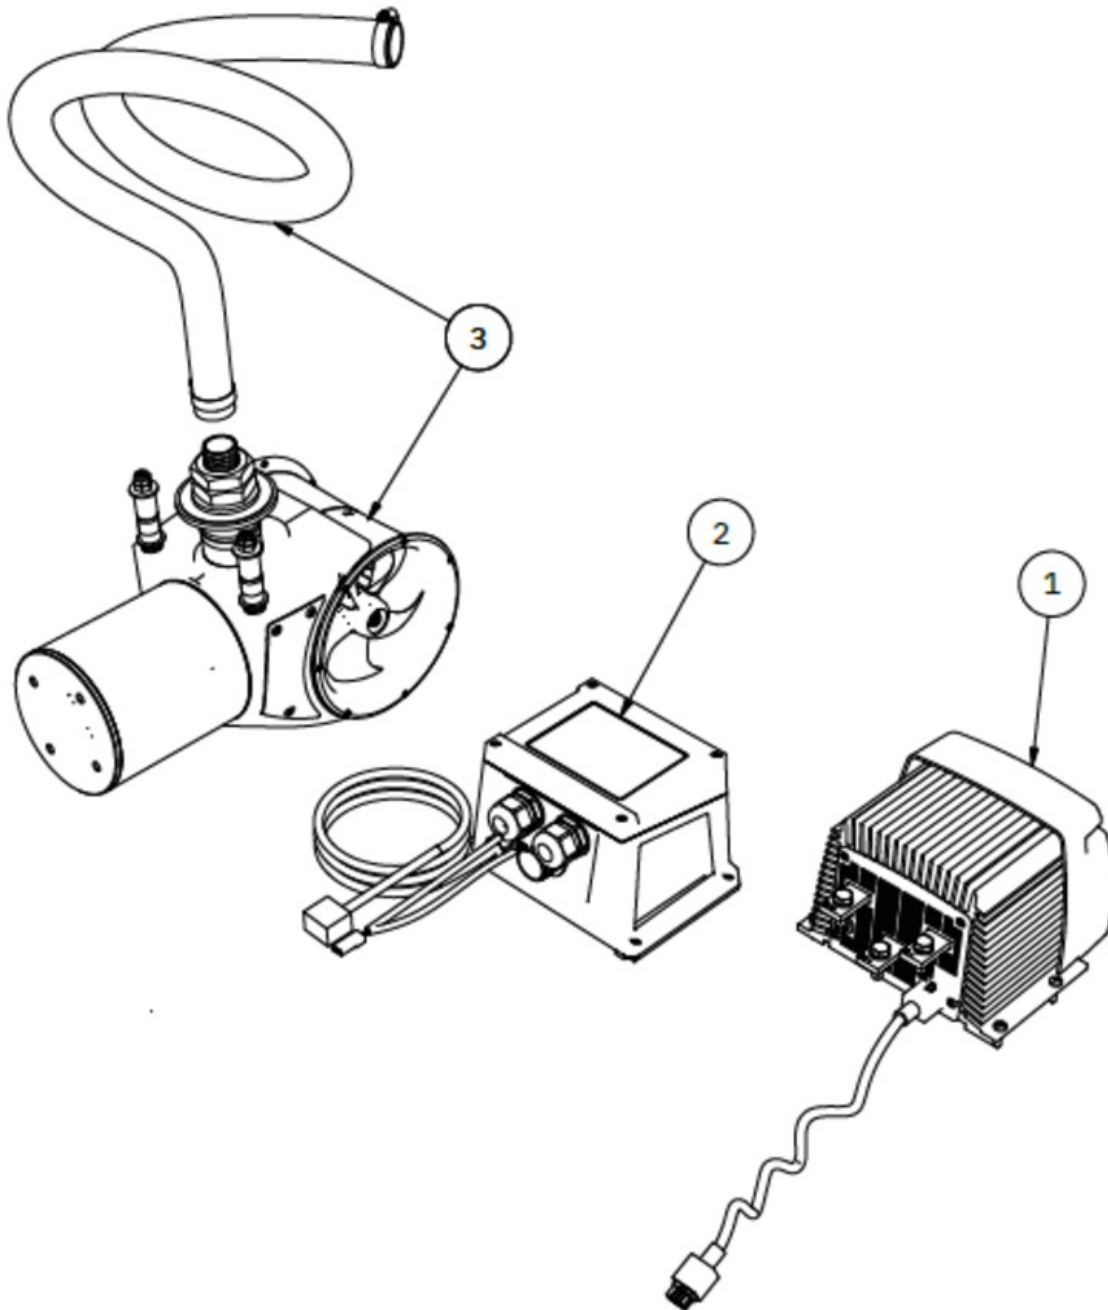

Weight 15.3kg / 33.73lbs

Waterline

SX Rear

SXP50/140-12V-50MM
SXP50 PRO External stern thruster 12V
w/Controller

Spare parts (valid from 2021-12-08)

#	Name	Item Code	Description
1	PPC 520	PPC520	PRO™ power control unit, PPC520
2	SX Pro Controller	CONT-SXP50-12V	Controller, SXP50 PRO
3	SX140 50	SM-147297	SX50/140 Thruster only

The installer alone has responsibility for the installation of the spare parts. Side-Power only warranty the spare parts supplied only.

The information given in the document was correct at the time it was published. However, Sleipner Motor AS can not accept liability for any inaccuracies or omissions it may contain. Continuous product improvement may change the product specifications without notice. Therefore, Sleipner Motor AS can not accept liability for any possible differences between product and document.