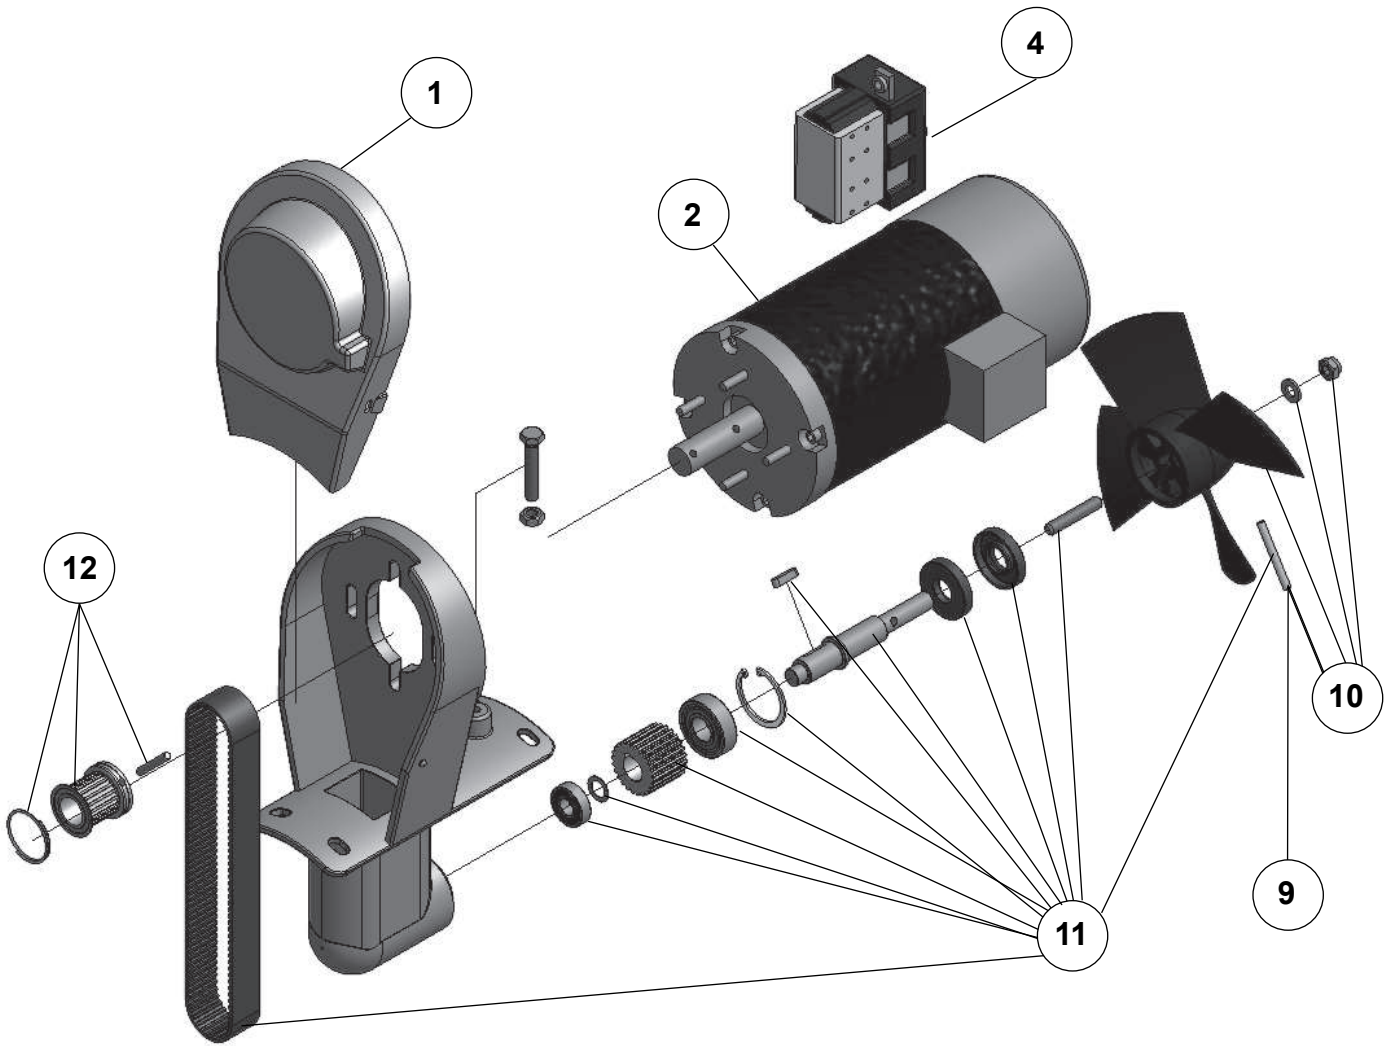

**PARTS LIST EB 75/185 S - EB 90/185 S**

**PARTS LIST EB THRUSTERS**

Ref.	Descr.	EB75	EB90
1	Belt cover	114-00198	114-00198
2	Motor 12V	112-43012	112-43012
2	Motor 24V	112-43024	112-43024
	Brush kit, 12V	112-00032	112-00032
	Brush kit, 24V	112-00033	112-00033
4	Relay 12V	4 1472 12	4 1472 12
4	Relay 24V	4 1471 24	4 1471 24
5	relay cover	114-00300	114-00300
7	Control box	6 1232i	6 1232i
8	Motor loom	6 1278B	6 1278B
9	Drive pin propeller	113-00189	113-00189
10	Propeller kit	55-00063	55-00063
11	Belt kit, prop shaft	55-00206	55-00206
12	Belt drive kit, motor shaft	55-00202	55-00202
12	Belt drive kit, motor shaft EB90/24		55-00203