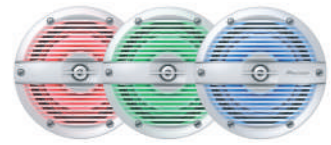

## MARINE WIRED REMOTE CONTROL

Featuring a large keypad with left and right arrow keys, this marine grade wired remote control is easy to control with minimal movement of a single finger, even in unstable conditions. The CD-ME300 features a long connection cable allowing it to be installed in various areas of your boat, and convex-shaped button aid smooth and easy control.

# AUDIO

**TS-ME650FS**

16.5 cm  
2-Way Speakers  
250 W Max / 75 W RMS

**TS-ME650FC**

16.5 cm  
2-Way Speakers  
250 W Max / 75 W RMS

**UD-ME650LED**

Marine LED kit  
for TS-ME650FC/FS  
(Speakers sold separately)

**TS-ME100WS**

25 cm / 10"  
Subwoofer  
900 W Max / 300 W RMS

**TS-ME100WC**

25 cm / 10"  
Subwoofer  
900 W Peak / 300 W Nom

**UD-ME100LED**

Marine LED kit  
for TS-ME100WC/WS  
(Speakers sold separately)