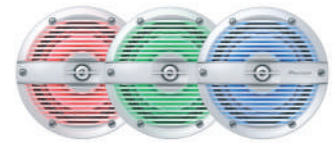

### MARINE WIRED REMOTE CONTROL

Featuring a large keypad with left and right arrow keys, this marine grade wired remote control is easy to control with minimal movement of a single finger, even in unstable conditions. The CD-ME300 features a long connection cable allowing it to be installed in various areas of your boat, and convex-shaped button aid smooth and easy control.

# AUDIO

**TS-ME650FS**

16.5 cm  
2-Way Speakers  
250 W Max / 75 W RMS

**TS-ME650FC**

16.5 cm  
2-Way Speakers  
250 W Max / 75 W RMS

**UD-ME650LED**

Marine LED kit  
for TS-ME650FC/FS  
(Speakers sold separately)

**TS-ME100WS**

25 cm / 10"  
Subwoofer  
900 W Max / 300 W RMS

**TS-ME100WC**

25 cm / 10"  
Subwoofer  
900 W Peak / 300 W Nom

**UD-ME100LED**

Marine LED kit  
for TS-ME100WC/WS  
(Speakers sold separately)