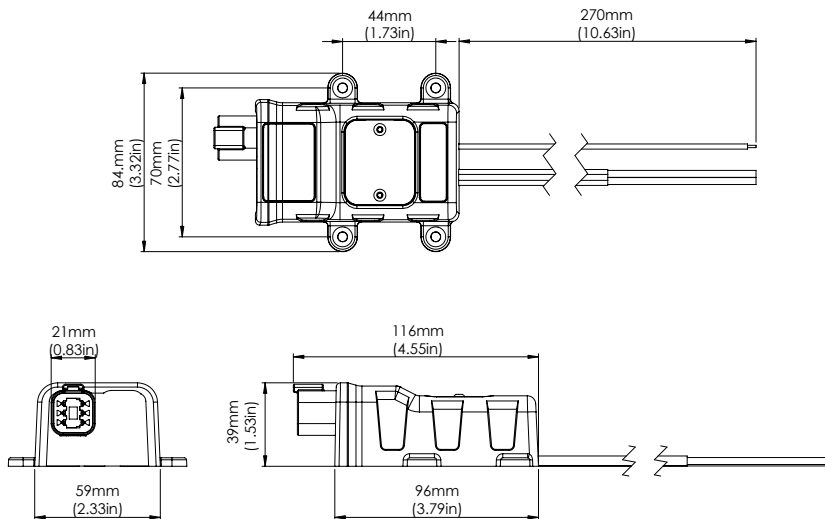

## ECLIPSE Expansion Module 1 Zone

| PART DESCRIPTION          | ECLIPSE EXPANSION MODULE - 1 ZONE   |
|---------------------------|---|
| Part Number               | 60-0496 - ECLIPSE Expansion Module - 1 Zone   |
| Ingress Protection Rating | IP67  |
| Features                  | Add 1 Extra Zone to ECLIPSE Command Center<br>Switch Control<br>WiFi Control from Smart Device or Certified MFD<br>Individual Zone Control<br>Simple Installation<br>Plug-and-Play Setup<br>Dimming<br>Color Selection<br>Strobe<br>Sound to Light (RGBW Lights Only) |
| Warranty                  | 2 Years   |
| Customer Control Options  | Switch Input<br>WiFi Control Via Smart Device or Certified MFD  |
| Compatible With           | All Lumishore ECLIPSE Above and Below Water Lights.<br>Lumishore ECLIPSE Command Center   |

## TECHNICAL

|                                |  |
|--------------------------------|--|
| Supply Voltage Range           | 12V DC Only (10 - 15V DC)                      |
| Max Current Draw (12V DC)      | 10A (1 Zone of 10A)                            |
| Surge Protection               | Yes  |
| Number of Zones                | 1 Extra (making 4 with ECLIPSE Command Center) |
| Max Current Per Zone           | 10A  |
| Max No. Lights Per Zone        | 16 (total current draw must be 10A or less)    |
| Low Voltage Protection         | Yes  |
| Reverse Polarity Protection    | Yes  |
| ISO 8846 (Ignition Protection) | Yes  |

## PHYSICAL

|   |  |
|---|--|
| Ingress Protection                        | IP67   |
| Size - Not Including Cable Glands (LxWxH) | 116mm (4.55") x 84mm (3.32") x 39mm (1.53")                |
| Construction                              | Robust Weatherproof ABS (Flame Retardant and Halogen Free) |
| Weight                                    | 265g (9oz)   |