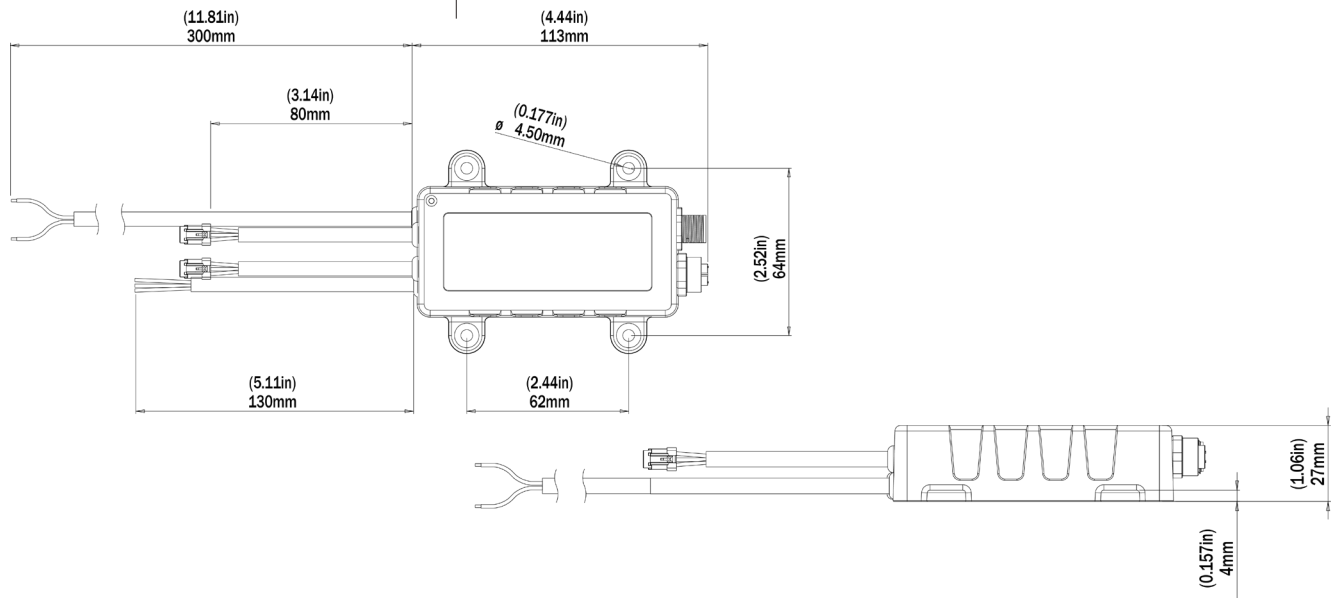

## Lux Strip Light Driver - Regulated with built in stabilizer

PART DESCRIPTION		LUX STRIP LIGHT DRIVER - REGULATED WITH BUILT IN STABILIZER
Part Number	60-0383	
For Use With	All Lumishore LUX Striplight All Lumishore Neon Flex	
Ingress Protection Rating	IP68	
Features	Full Spectrum RGB and White Color Temperature Tunable (2700K to 6500K) Full Lumi-Link Capability for Lux Smart Lighting Specially Designed for Ease of Installation Plug and Play Connections	
Warranty	2 years	
Customer Control Options	Lumi-Link Command Center Customer Supplied Momentary Switch	
Electrical Installation	Plug and Play	

TECHNICAL	
Driver	Multi-Channel Internal Driver
Supply Voltage Range	10.5 - 31 V DC
Max Current Draw (12/24V DC)	5.6A / 2.8A
Surge Protection	Yes
ATRB (Automatic Thermal Roll Back)	Yes
Low Voltage Protection	Yes
Auto Power Control	Yes - Intelligent Multi-Channel Power Management
“Soft Start” Electronics Protection	Yes
Reverse Polarity Protection	Yes
In Rush Current Protection	Yes
Power Line Noise Suppression	Yes
Max Cable Length to start of LED strip	5m (16.8')
Number of LED strips per Driver	Multiple LED Strips - up to 10m (32.8') total strip length
ISO 8846 (Ignition Protection)	Yes