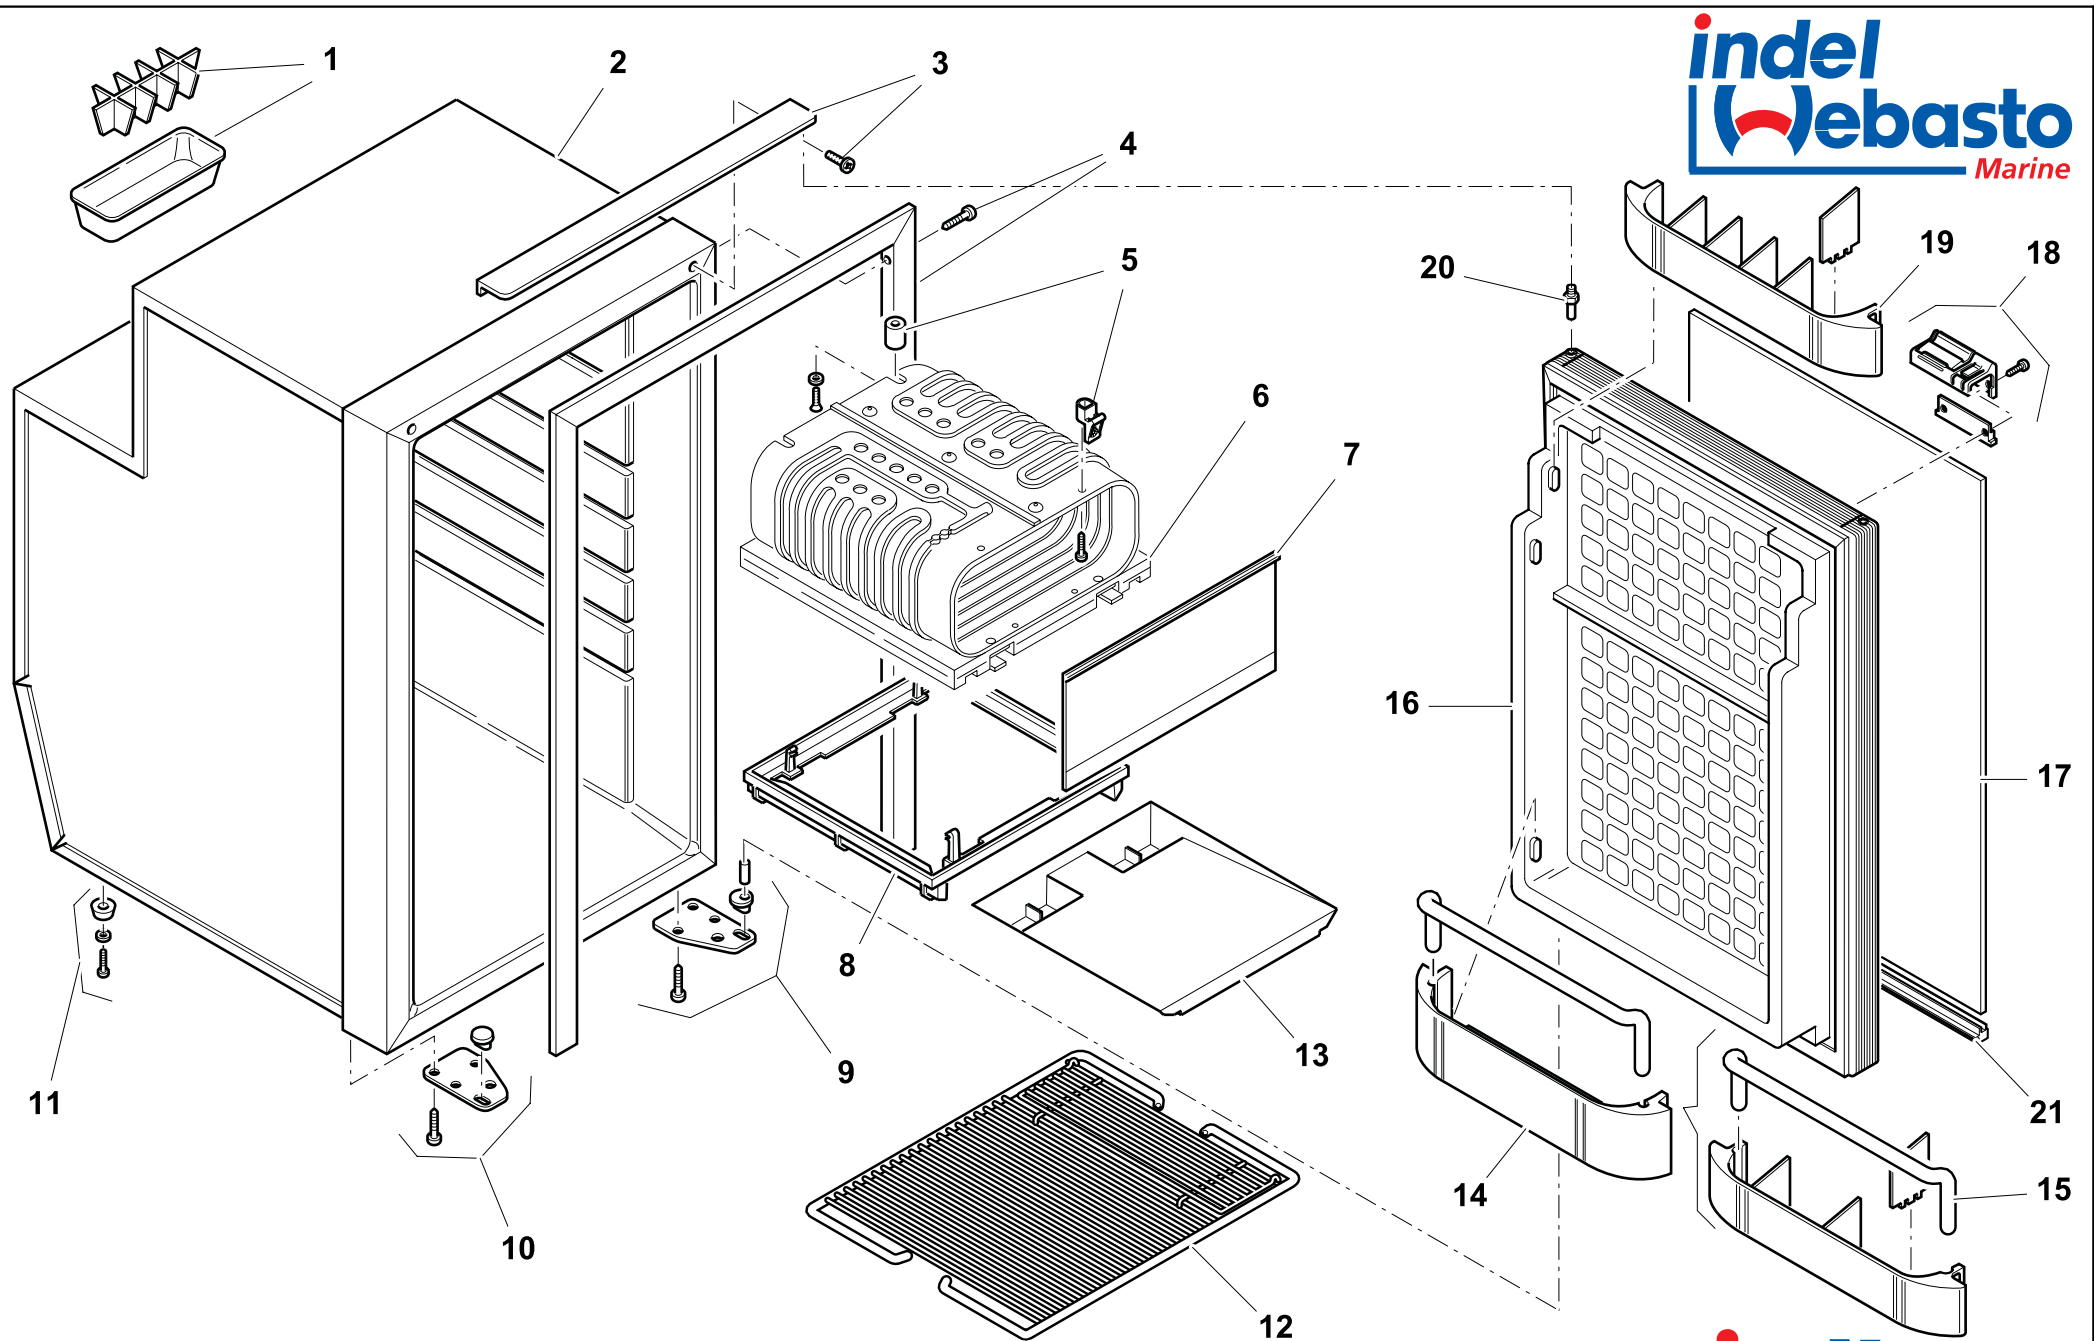

NUMERO NUMBER	CODICE ARTICOLO ITEM CODE	DESCRIZIONE ARTICOLO ITEM DESCRIPTION
1	SGC00022AA	CUBETTIERA ICE CUBE D021
2		
3	SGB00018AA	SUPPORTO PERNO PORTA CR42/49 VER. NERO TOP BLACK CR42/49 F094
4	SGB00002AA	FLANGIA 3-LATI CR42/49 NERA 3-SIDE FIXING FRAME CR42-49 BLACK
5	SDF00013AA	KIT FISSAGGIO EVAPORATORE FIXING KIT FOR O-EVAPORATOR
6	SBF00066AA	CONTENITORE EUTET. CR42/EN EUTECTIC PLATE CR42/49/50/65EN/ASU BI40/GE100 32x21x2cm
7	SGC00021AA	PORTINA EVAPORATORE EVAPORATOR DOOR FOR CR 42/4965/85/130/GE100 D007 F096
8	SGC00019AA	PORTASGOCCIOLATOIO CR42/49/65 D001 DRIP TRAY FRAME CR42/49/65 D001
9		
10		
11	SDF00010AA	PIEDINI CRUISE RUBBER FOOT CRUISE/TB26 E073
12	SGC00046AB	GRIGLIA INTERNA CR49 1.5.376.2/1 INTERNAL SHELF CR49
13	SGC00020AA	SGOCCIOLATOIO CR42/49/65 D002 DRIP TRAY CR42/49/65 D002
14	SGC00100AA	BALCONCINO INFERIORE CR42/49 K093 DOWN RETAINER CR42/49 K093
15	SGC00101AA	FILONCINO METALLO PER BALCONCINO CR42/49 METAL RETAINER CR42-49 K094
16	SGC00013AA	PORTA CR42/49 F059 DOOR FOR CR42/49 F059
17	SGA00007AA	PANNELLO PORTA CR42/49 GRIGIO STANDARD DOORFRONT CR42/49 GREY STANDARD
18	SGD00008AA	KIT MANIGLIA DOOR KIT HANDLE CRUISE TP39212
19	SGC00079AA	BALCONCINO SUPERIORE CR42/49 K080 UP RETAINER FOR CR42/49 K080
20	SBE00022AA	PERNO PORTA CRUISE F065 PIVOT CRUISE F065
21	SGC00057AA	PROFILO FISS. PANNELLO CR42-49 F061 PROFILE FOR FIXING PANEL CR42-CR49 F061
22	SBF00010AA	EVAPORATORE CR49/65L G153 O-EVAPORATOR CR49/65 G153
22	SBF00040AA	EVAPORATORE CR49/65L EN/ASU O-EVAPORATOR CR49/65 EN-ASU
23	SEA00021AA	STAFFA FISSAGGIO TERMOSTATO THERMOSTAT PROBE ALUMINIUM FIXING BRACKET C009
24	SBD00073AA	FILTRO 10g PER CR FILTER 10Gr FOR R134a B041 TUBE 6+2mm (CRUISE/DANFOSS)
25	SBA00002DA	COMPRESSORE DANFOSS BD35F DANFOSS COMPRESSOR BD35F 12/24V NO ELECTRICAL UNIT TP39301
26	SEG00002DA	CENTRALINA DANFOSS BD35/50F 12/24V ELECTRICAL UNIT DANF. 101N0210 BD35/50F 12/24V TP39310
26	SEG00030GA	CENTRALINA DANFOSS BD35/50F AC/DC 12/24V DC 110/220V AC ELECT. UNIT DANFOSS BD35F/50FAC/DC 12/24V-115/230V
27	SEA00031DA	TERMOSTATO CR42/49/50/65/85/100/120/130/TB26/BI41 THERMOSTAT CR42/49/50/65/85/100/120/130/BI41/TB26/DF1/G112
28	SEA00024AA	MANOPOLA TERMOSTATO CR49/50/65 G033 THERMOSTAT KNOB FOR CR49/65 G033
29		
30	SEC00005CA	LAMPADA A SILURO 24V-3W G115 LIGHT BULB 24V-3W G115
30	SEC00007BA	LAMPADA A SILURO 12V-3W G114 LIGHT BULB 12V-3W G114
31	SEC00003DA	PLAFONIERA COMPLETA 12/24V TP10014 INTERNAL LIGHT KIT 12-24V TP10014
32	SEA00015AA	SCATOLA PVC NERA TERMOSTATO E188 PLASTIC HOUSE THERMOSTATE BLACK E188
33	SBD00028AA	CONDENSATORE A FILO AIR CONDENSER PIN TYPE WITH BRACKET (G251+G267) TP29014
34	SBG00005BA	VENTOLA CABLATA 12V LOW SPEED FAN 12V LOW SPEED FOR COMPACT AND CRUISE TP39236
35	SEB00039AA	KIT PORTA-FUSIBILE 15A FUSE-KIT 15A