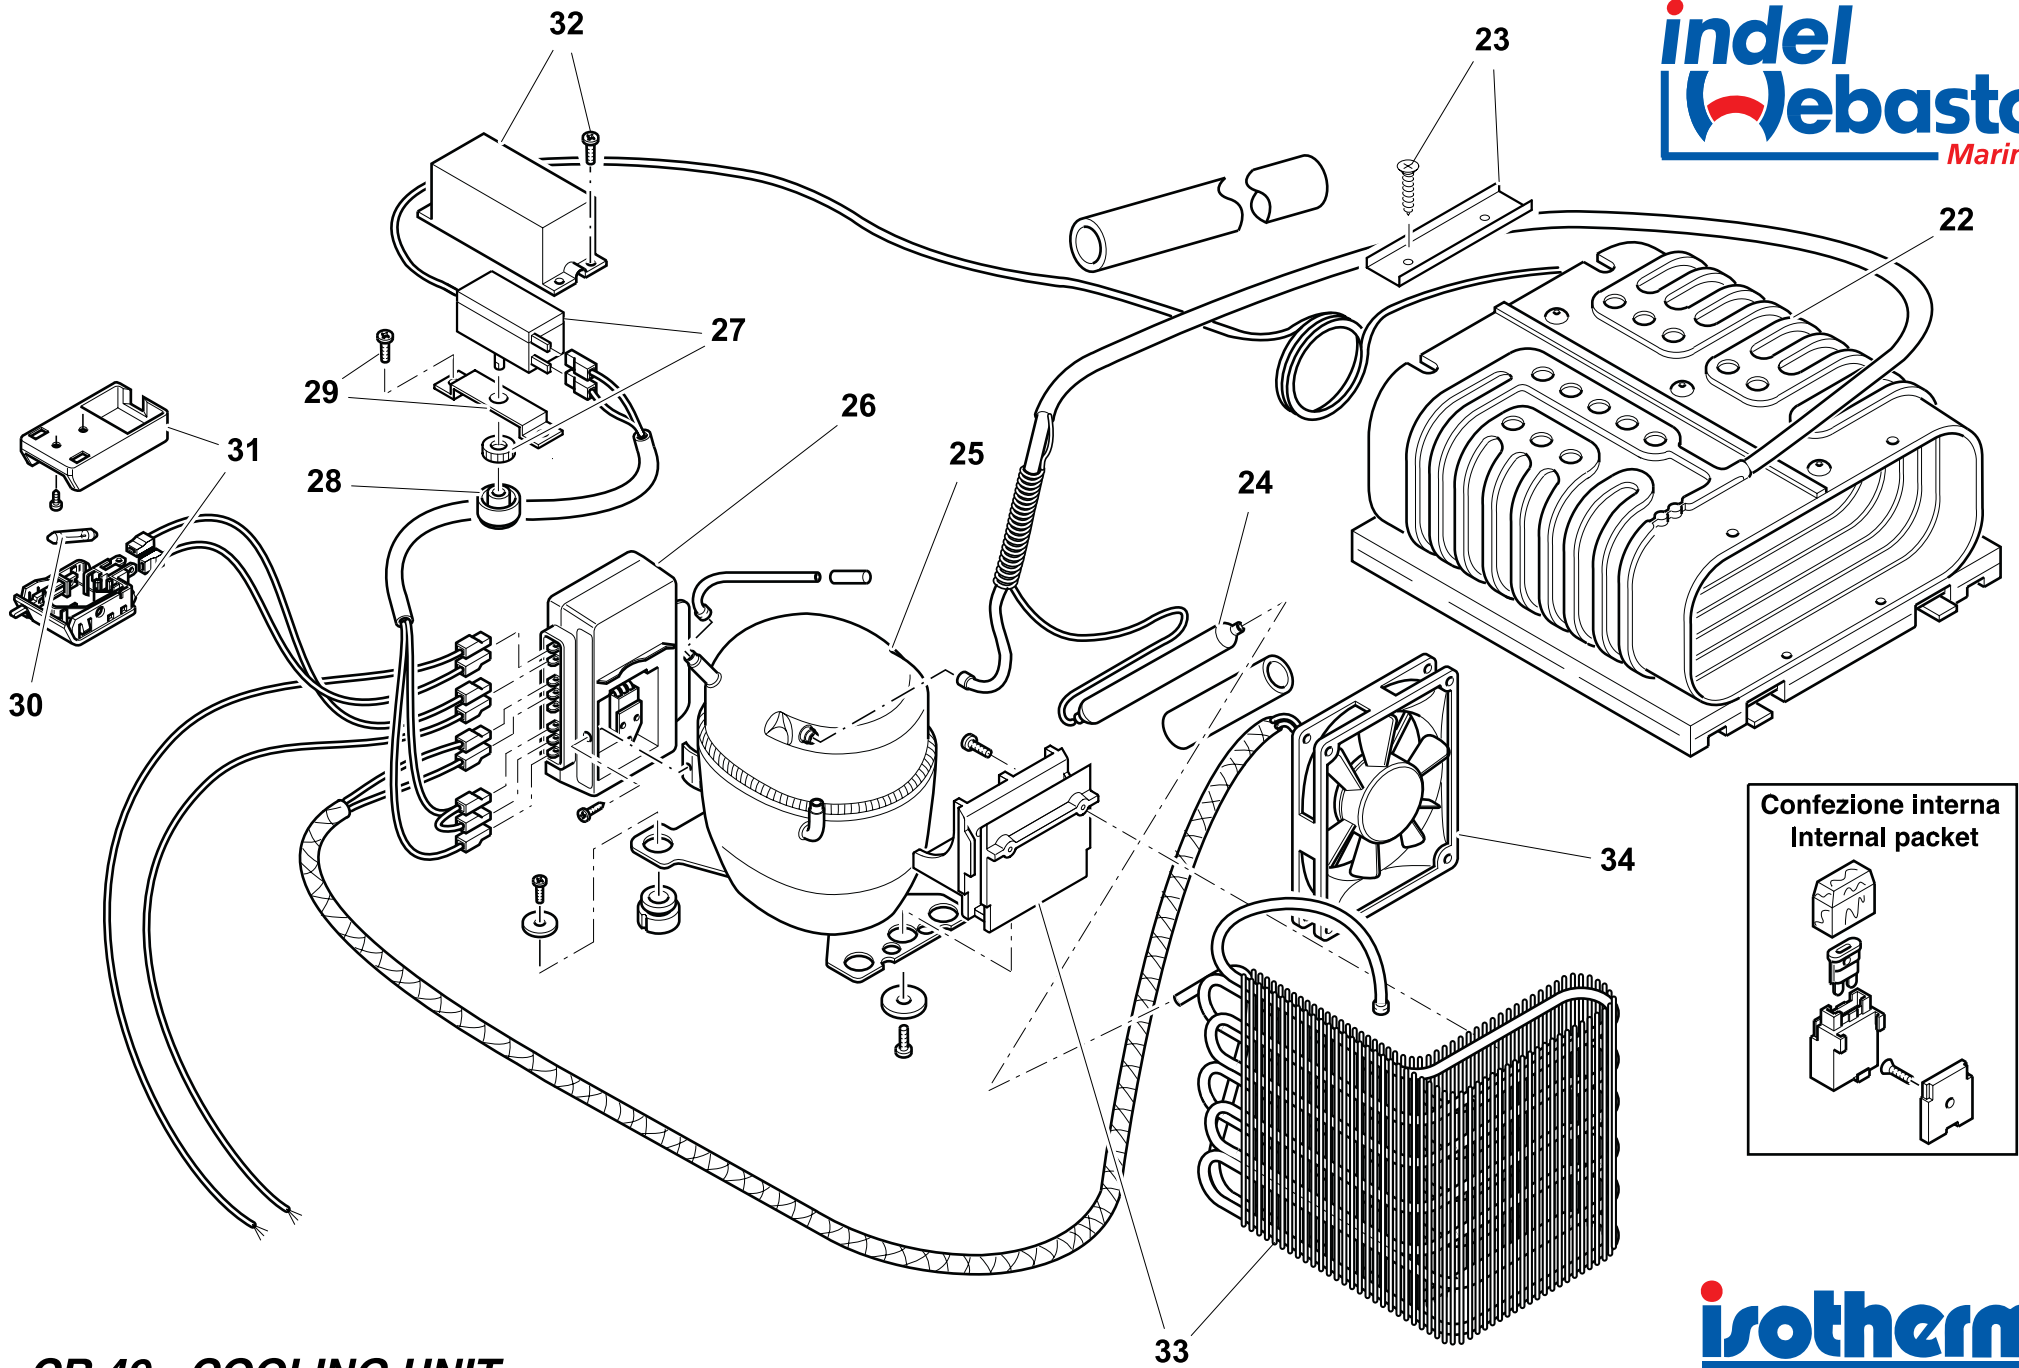

CR 49 - COOLING UNIT