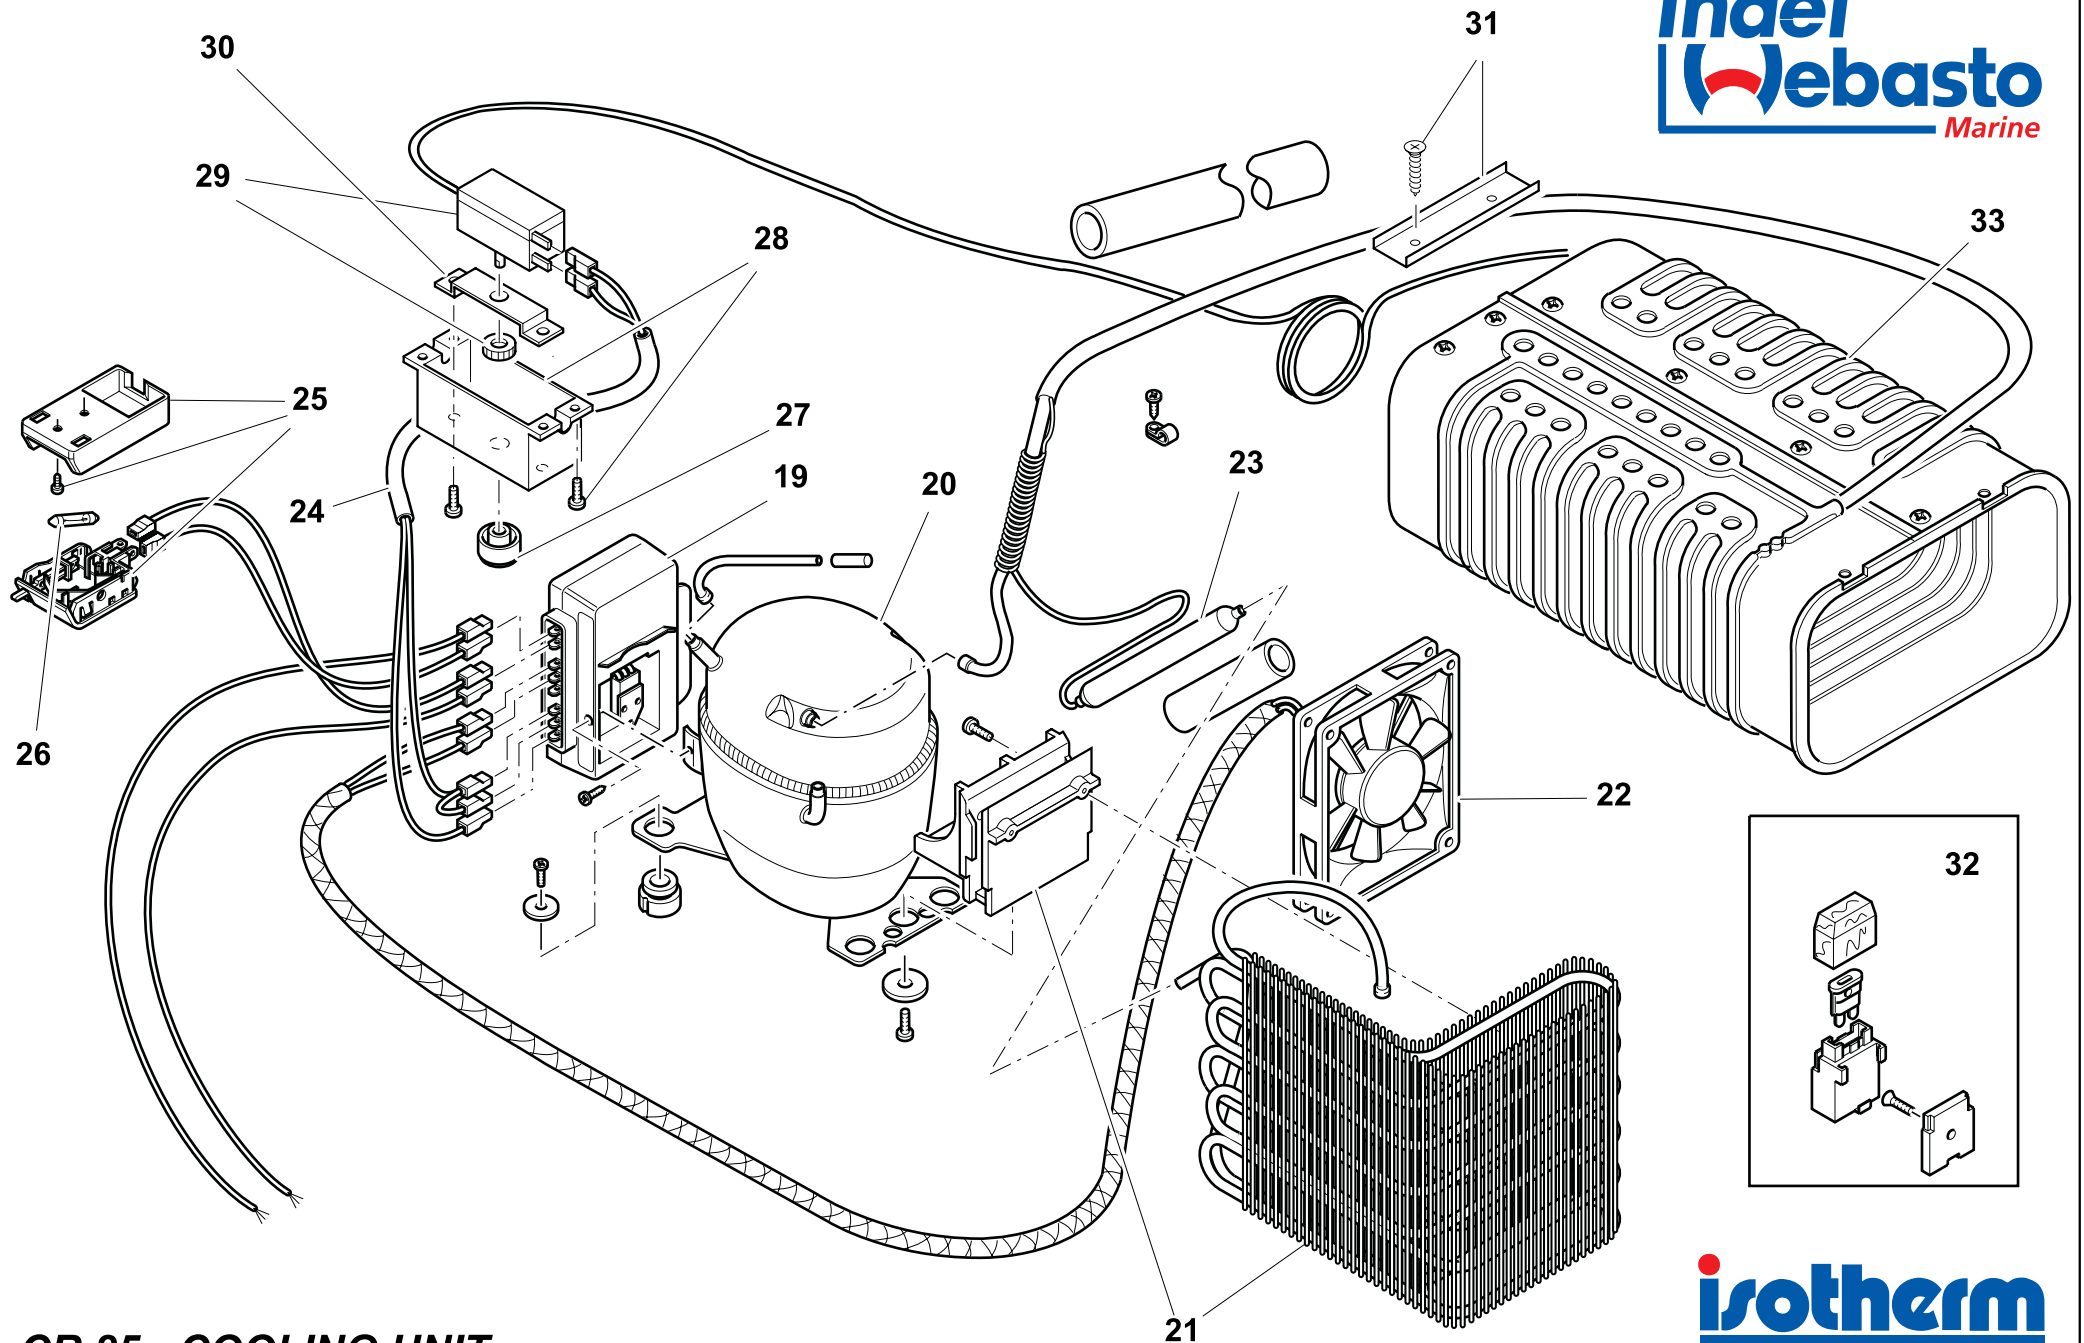

CR 85 - COOLING UNIT