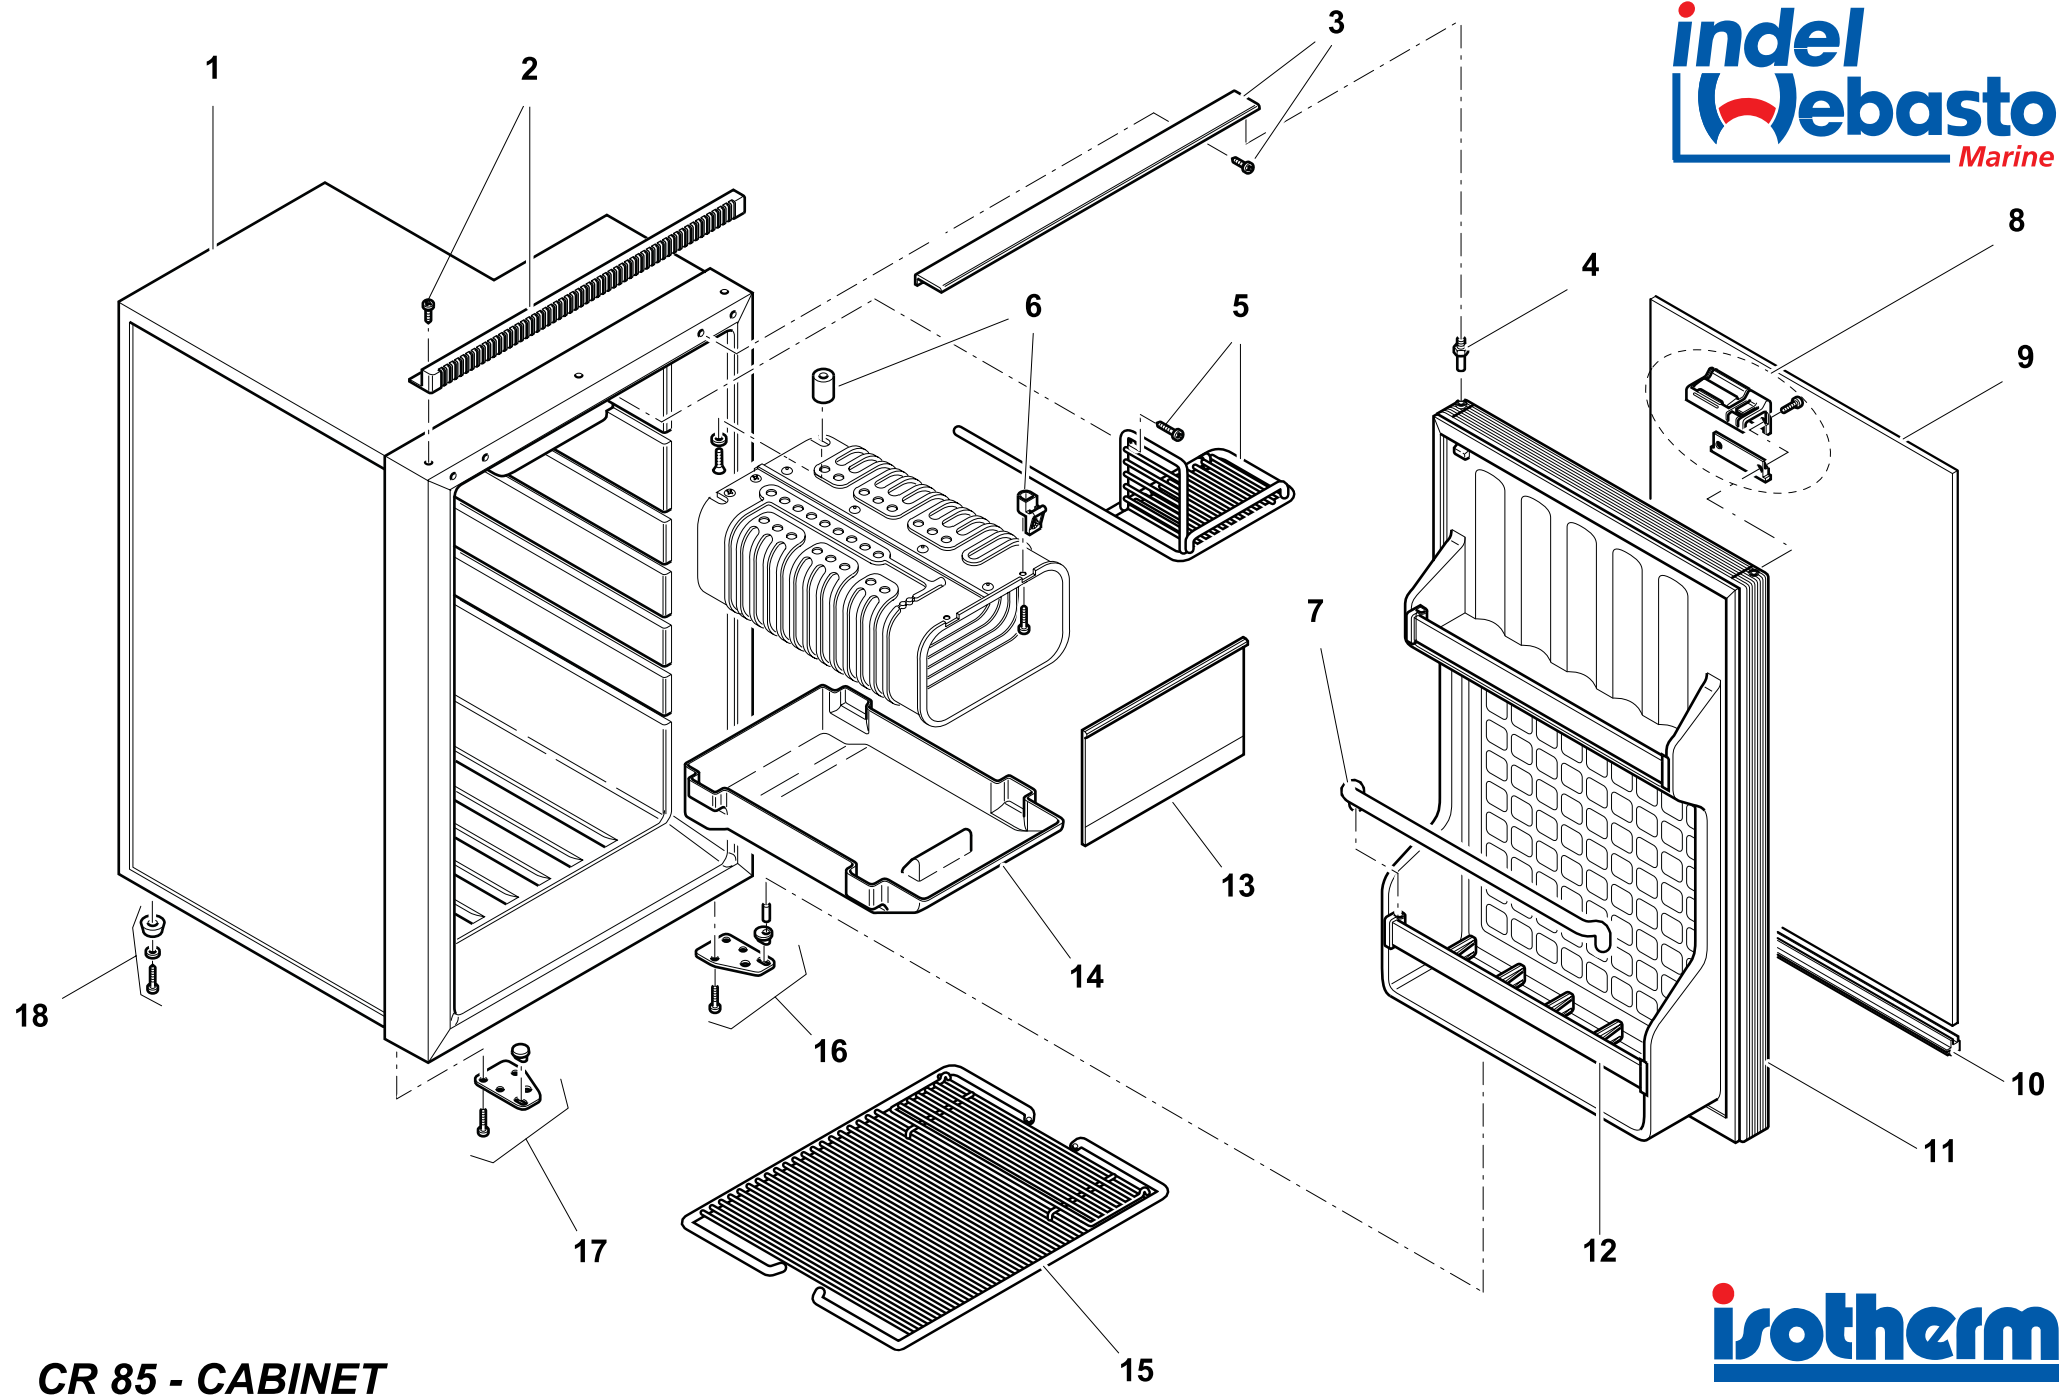

NUMERO NUMBER	CODICE ARTICOLO ITEM CODE	DESCRIZIONE ARTICOLO ITEM DESCRIPTION
1		
2	SGC00076AA	GRIGLIA SUPER. VENT. CR85 F099 TOP GRILL CR85 F099
3	SGB00030AA	SUPPORTO PERNO PORTA CR85 F081 TOP FOR CR85 F081
4	SBE00022AA	PERNO PORTA CRUISE F065 PIVOT CRUISE F065
5	SGC00053AA	GRIGLIA INT. SUPERIORE CR85 F086 SHELF FRIDGE SMALL CR85 F086
6	SDF00013AA	KIT FISSAGGIO EVAPORATORE FIXING KIT FOR O-EVAPORATOR
7	SGC00071AA	FILONCINO METALLO PER BALCONCINO CR85 METAL RETAINER CR85
8	SGD00008AA	KIT MANIGLIA CRUISE F005 TP39212 DOOR KIT HANDLE CRUISE TP39212
9	SGA00039AA	PANNELLO PORTA CR85 GRIGIO STANDARD DOORFRONT GREY STANDARD CR85
10	SGC00055AA	PROFILO FISS. PANNELLO CR85 F076 PROFILE FOR FIXING PANEL CR85F076
11	SGC00035AA	PORTA CR85 F082 DOOR FOR CR85 F082
12	SGC00064AA	BALCONCINO CONTROPORTA CR85 F087 RETAINER CR85 F087
13	SGC00021AA	PORTINA EVAPORATORE EVAPORATOR DOOR FOR CR 42/4965/85/130/GE100 D007 F096
14	SGC00031AA	SGOCCIOLATOIO CR85/130 F085 DRIP TRAY CR85/130 F085
15	SGC00034AA	GRIGLIA INTERNA CR85 F084 SHELF CR85 F084
16		
17		
18	SDF00010AA	PIEDINI CRUISE RUBBER FOOT CRUISE/TB26 E073
19	SEG00002DA	CENTRALINA DANFOSS BD35/50F 12/24V ELECTRICAL UNIT DANF. 101N0210 BD35/50F 12/24V TP39310
19	SEG00030GA	CENTRALINA DANFOSS BD35/50F AC/DC 12/24V DC 110/220V AC ELECT. UNIT DANFOSS BD35F/50FAC/DC 12/24V-115/230V
20	SBA00002DA	COMPRESSORE DANFOSS BD35F DANFOSS COMPRESSOR BD35F 12/24V NO ELECTRICAL UNIT TP39301
21	SBD00028AA	CONDENSATORE A FILO AIR CONDENSER PIN TYPE WITH BRACKET (G251+G267) TP29014
22	SBG00005BA	VENTOLA CABLATTA 12V LOW SPEED FAN 12V LOW SPEED FOR COMPACT AND CRUISE TP39236
23	SBD00073AA	FILTRO 10g PER CR FILTER 10Gr FOR R134a B041 TUBE 6+2mm (CRUISE/DANFOSS)
24		
25	SEC00003DA	PLAFONIERA COMPLETA 12/24V TP10014 INTERNAL LIGHT KIT 12-24V TP10014
26	SEC00005CA	LAMPADA A SILURO 24V-3W G115 LIGHT BULB 24V-3W G115
26	SEC00007BA	LAMPADA A SILURO 12V-3W G114 LIGHT BULB 12V-3W G114
27	SEA00003AA	MANOPOLA TERMOSTATO CR85/130/TR825 E083 THERMOSTAT KNOB FOR CR85/CR130/TR825 E083
28	SEA00015AA	SCATOLA PVC NERA TERMOSTATO E188 PLASTIC HOUSE THERMOSTATE BLACK E188
29	SEA00031DA	TERMOSTATO CR42/49/50/65/85/100/120/130/TB26/BI41 THERMOSTAT CR42/49/50/65/85/100/120/130/BI41/TB26/DF1/G112
30		
31	SEA00021AA	STAFFA FISSAGGIO TERMOSTATO THERMOSTAT PROBE ALUMINIUM FIXING BRACKET C009
32	SEB00039AA	KIT PORTA-FUSIBILE 15A FUSE-KIT 15A
33	SBF00039AA	EVAPORATORE CR85/130L G159 EVAPORATOR CR85/130L G159