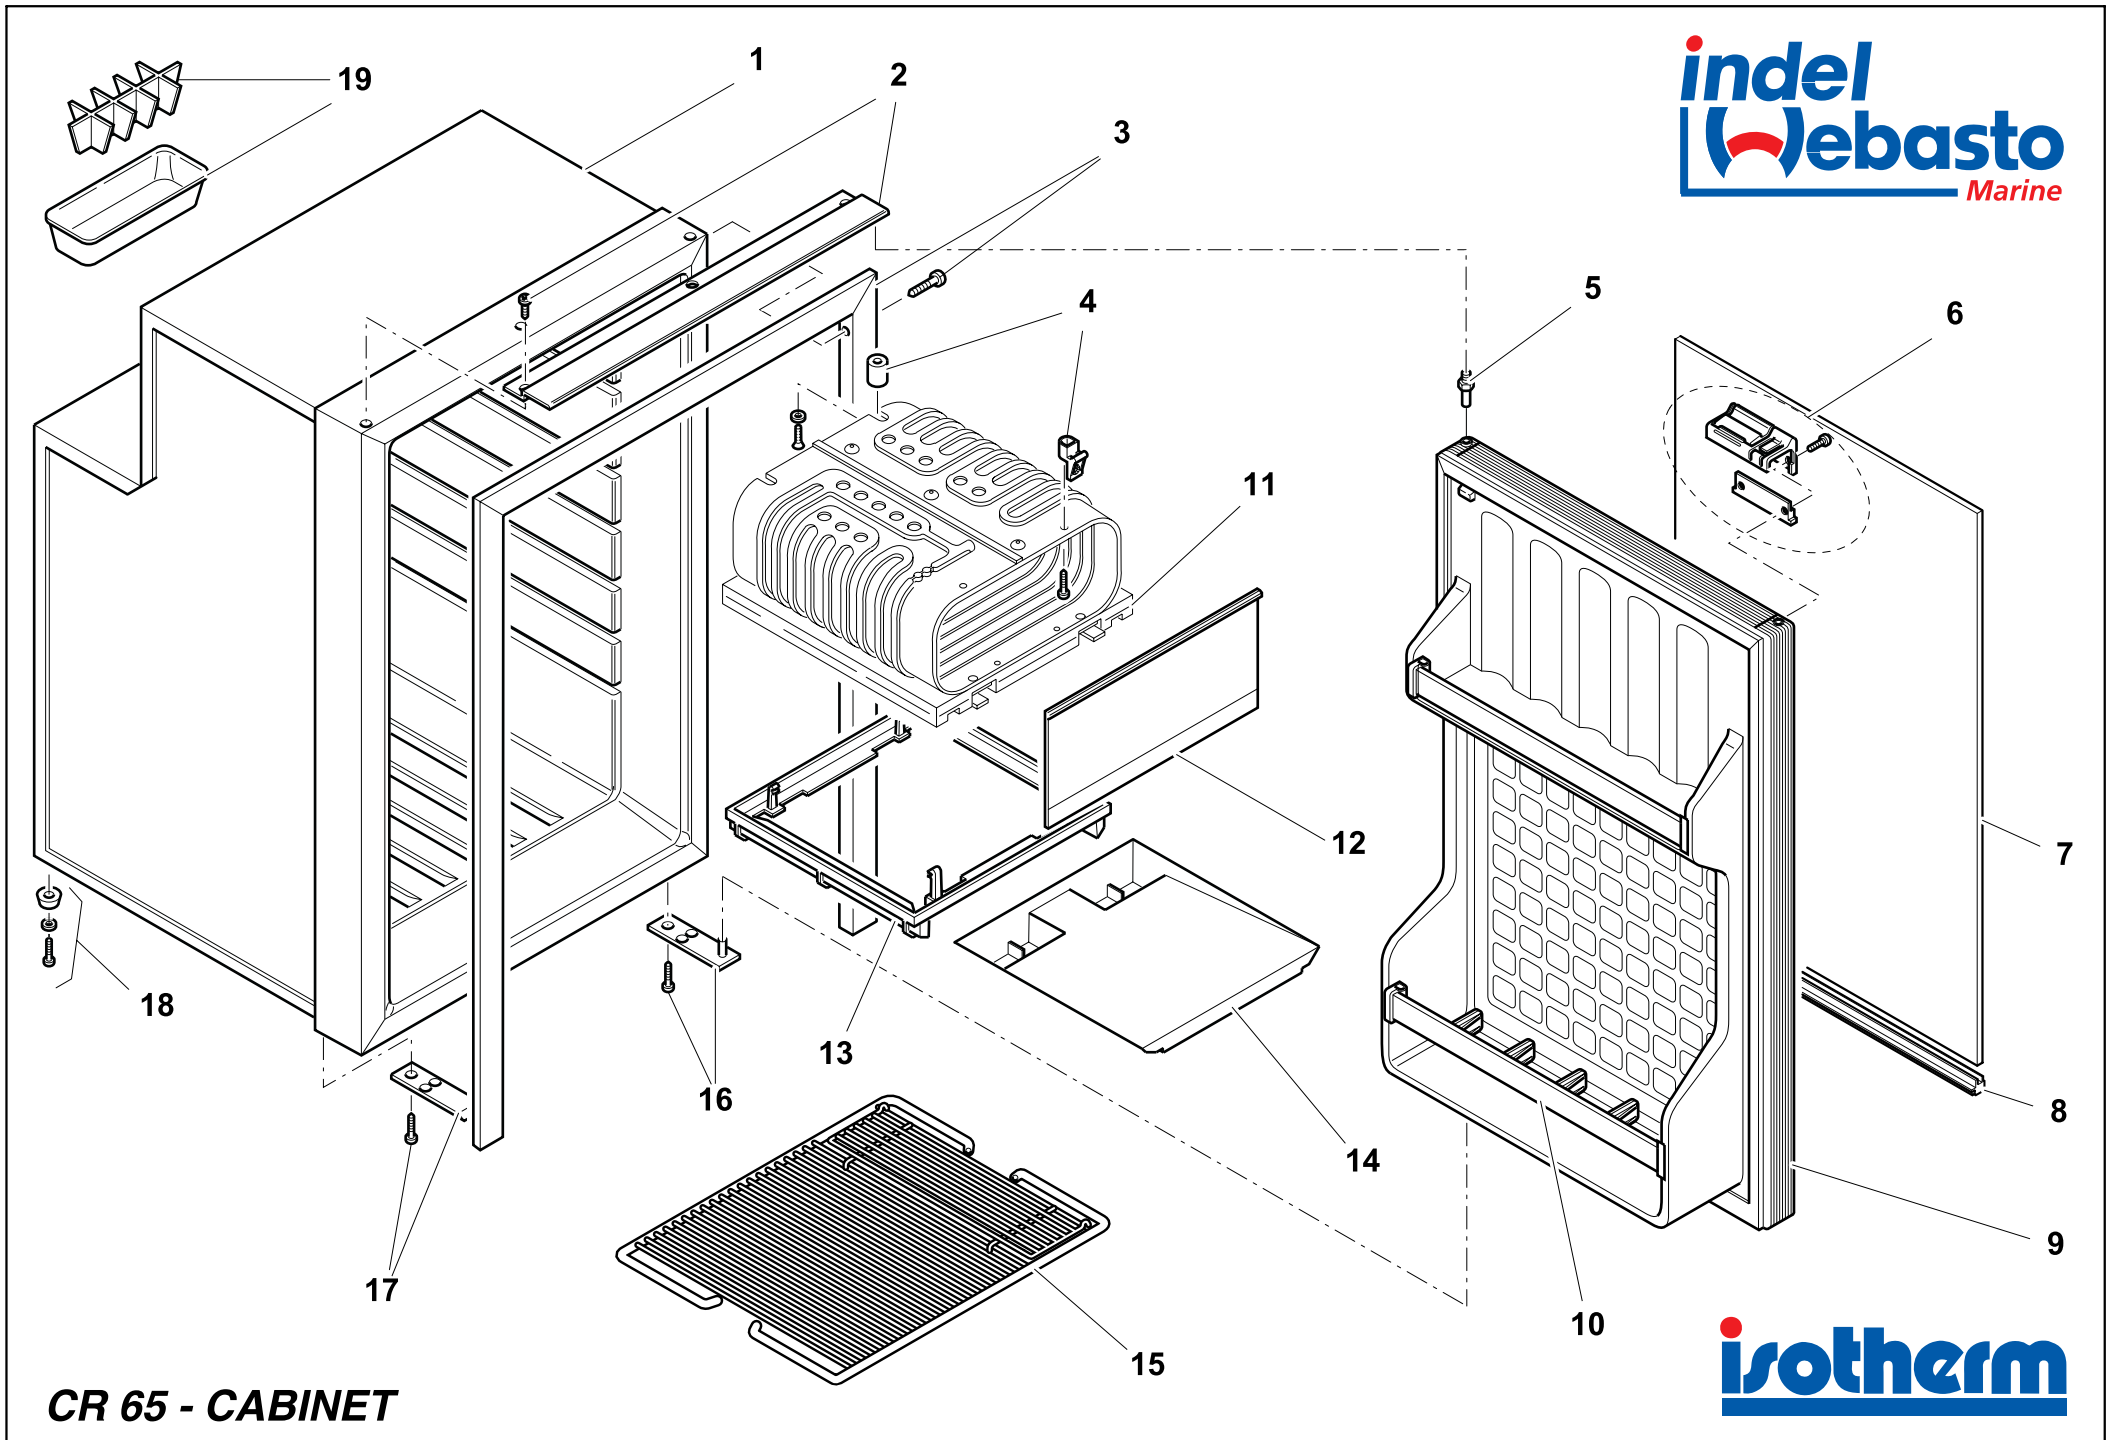

NUMERO NUMBER	CODICE ARTICOLO ITEM CODE	DESCRIZIONE ARTICOLO ITEM DESCRIPTION
1		
2	SGB00005AA	SUPPORTO PERNO PORTA CR65 F078 TOP FOR CR65 F078
3	SGB00009AA	FLANGIA 3-LATI CR65 NERA 3-SIDE FIXING FRAME CR65 BLACK
4	SDF00013AA	KIT FISSAGGIO EVAPORATORE FIXING KIT FOR O-EVAPORATOR
5	SBE00022AA	PERNO PORTA CRUISE F065 PIVOT CRUISE F065
6	SGD00008AA	KIT MANIGLIA CRUISE F005 TP39212 DOOR KIT HANDLE CRUISE TP39212
7	SGA00032AA	PANNELLO PORTA CR65 GRIGIO STANDARD DOORFRONT GREY STANDARD CR65
8	SGC00056AA	PROFILO FISS. PANNELLO CR65 F076 PROFILE FOR FIXING PANEL CR65F076
9	SGC00018AA	PORTA CR65 F072 DOOR FOR CR65 F072
10		
11		
12	SGC00021AA	PORTINA EVAPORATORE EVAPORATOR DOOR FOR CR 42/4965/85/130/GE100 D007 F096
13	SGC00019AA	PORTASGOCCIOLATOIO CR42/49/65 D001 DRIP TRAY FRAME CR42/49/65 D001
14	SGC00020AA	SGOCCIOLATOIO CR42/49/65 D002 DRIP TRAY CR42/49/65 D002
15	SGC00009AA	GRIGLIA INTERNA CR65/CR65 FREEZER F073 INTERNAL SHELF CR65/CR65 FREEZER F073
16	SBE00021AA	CERNIERA INOX CR42/50/65/80/120L F006 HINGE INOX FOR CR42-50-65-80-120L F006
17		
18	SDF00010AA	PIEDINI CRUISE RUBBER FOOT CRUISE/TB26 E073
19	SGC00022AA	CUBETTIERA ICE CUBE D021
20	SEG00002DA	CENTRALINA DANFOSS BD35/50F 12/24V ELECTRICAL UNIT DANF. 101N0210 BD35/50F 12/24V TP39310
20	SEG00030GA	CENTRALINA DANFOSS BD35/50F AC/DC 12/24V DC 110/220V AC ELECT. UNIT DANFOSS BD35F/50FAC/DC 12/24V-115/230V
21	SBA00002DA	COMPRESSORE DANFOSS BD35F DANFOSS COMPRESSOR BD35F 12/24V NO ELECTRICAL UNIT TP39301
22	SBD00028AA	CONDENSATORE A FILO AIR CONDENSER PIN TYPE WITH BRACKET (G251+G267) TP29014
23	SBG00005BA	VENTOLA CABLATA 12V LOW SPEED FAN 12V LOW SPEED FOR COMPACT AND CRUISE TP39236
24	SBD00073AA	FILTRO 10g PER CR FILTER 10Gr FOR R134a B041 TUBE 6+2mm (CRUISE/DANFOSS)
25		
26	SEC00003DA	PLAFONIERA COMPLETA 12/24V TP10014 INTERNAL LIGHT KIT 12-24V TP10014
27	SEC00005CA	LAMPADA A SILURO 24V-3W G115 LIGHT BULB 24V-3W G115
27	SEC00007BA	LAMPADA A SILURO 12V-3W G114 LIGHT BULB 12V-3W G114
28	SEA00024AA	MANOPOLA TERMOSTATO CR49/50/65 G033 THERMOSTAT KNOB FOR CR49/65 G033
29	SEA00031DA	TERMOSTATO CR42/49/50/65/85/100/120/130/TB26/BI41 THERMOSTAT CR42/49/50/65/85/100/120/130/BI41/TB26/DF1/G112
30		
31	SEA00015AA	SCATOLA PVC NERA TERMOSTATO E188 PLASTIC HOUSE THERMOSTATE BLACK E188
32	SEA00021AA	STAFFA FISSAGGIO TERMOSTATO THERMOSTAT PROBE ALUMINIUM FIXING BRACKET C009
33	SEB00039AA	KIT PORTA-FUSIBILE 15A FUSE-KIT 15A
34		