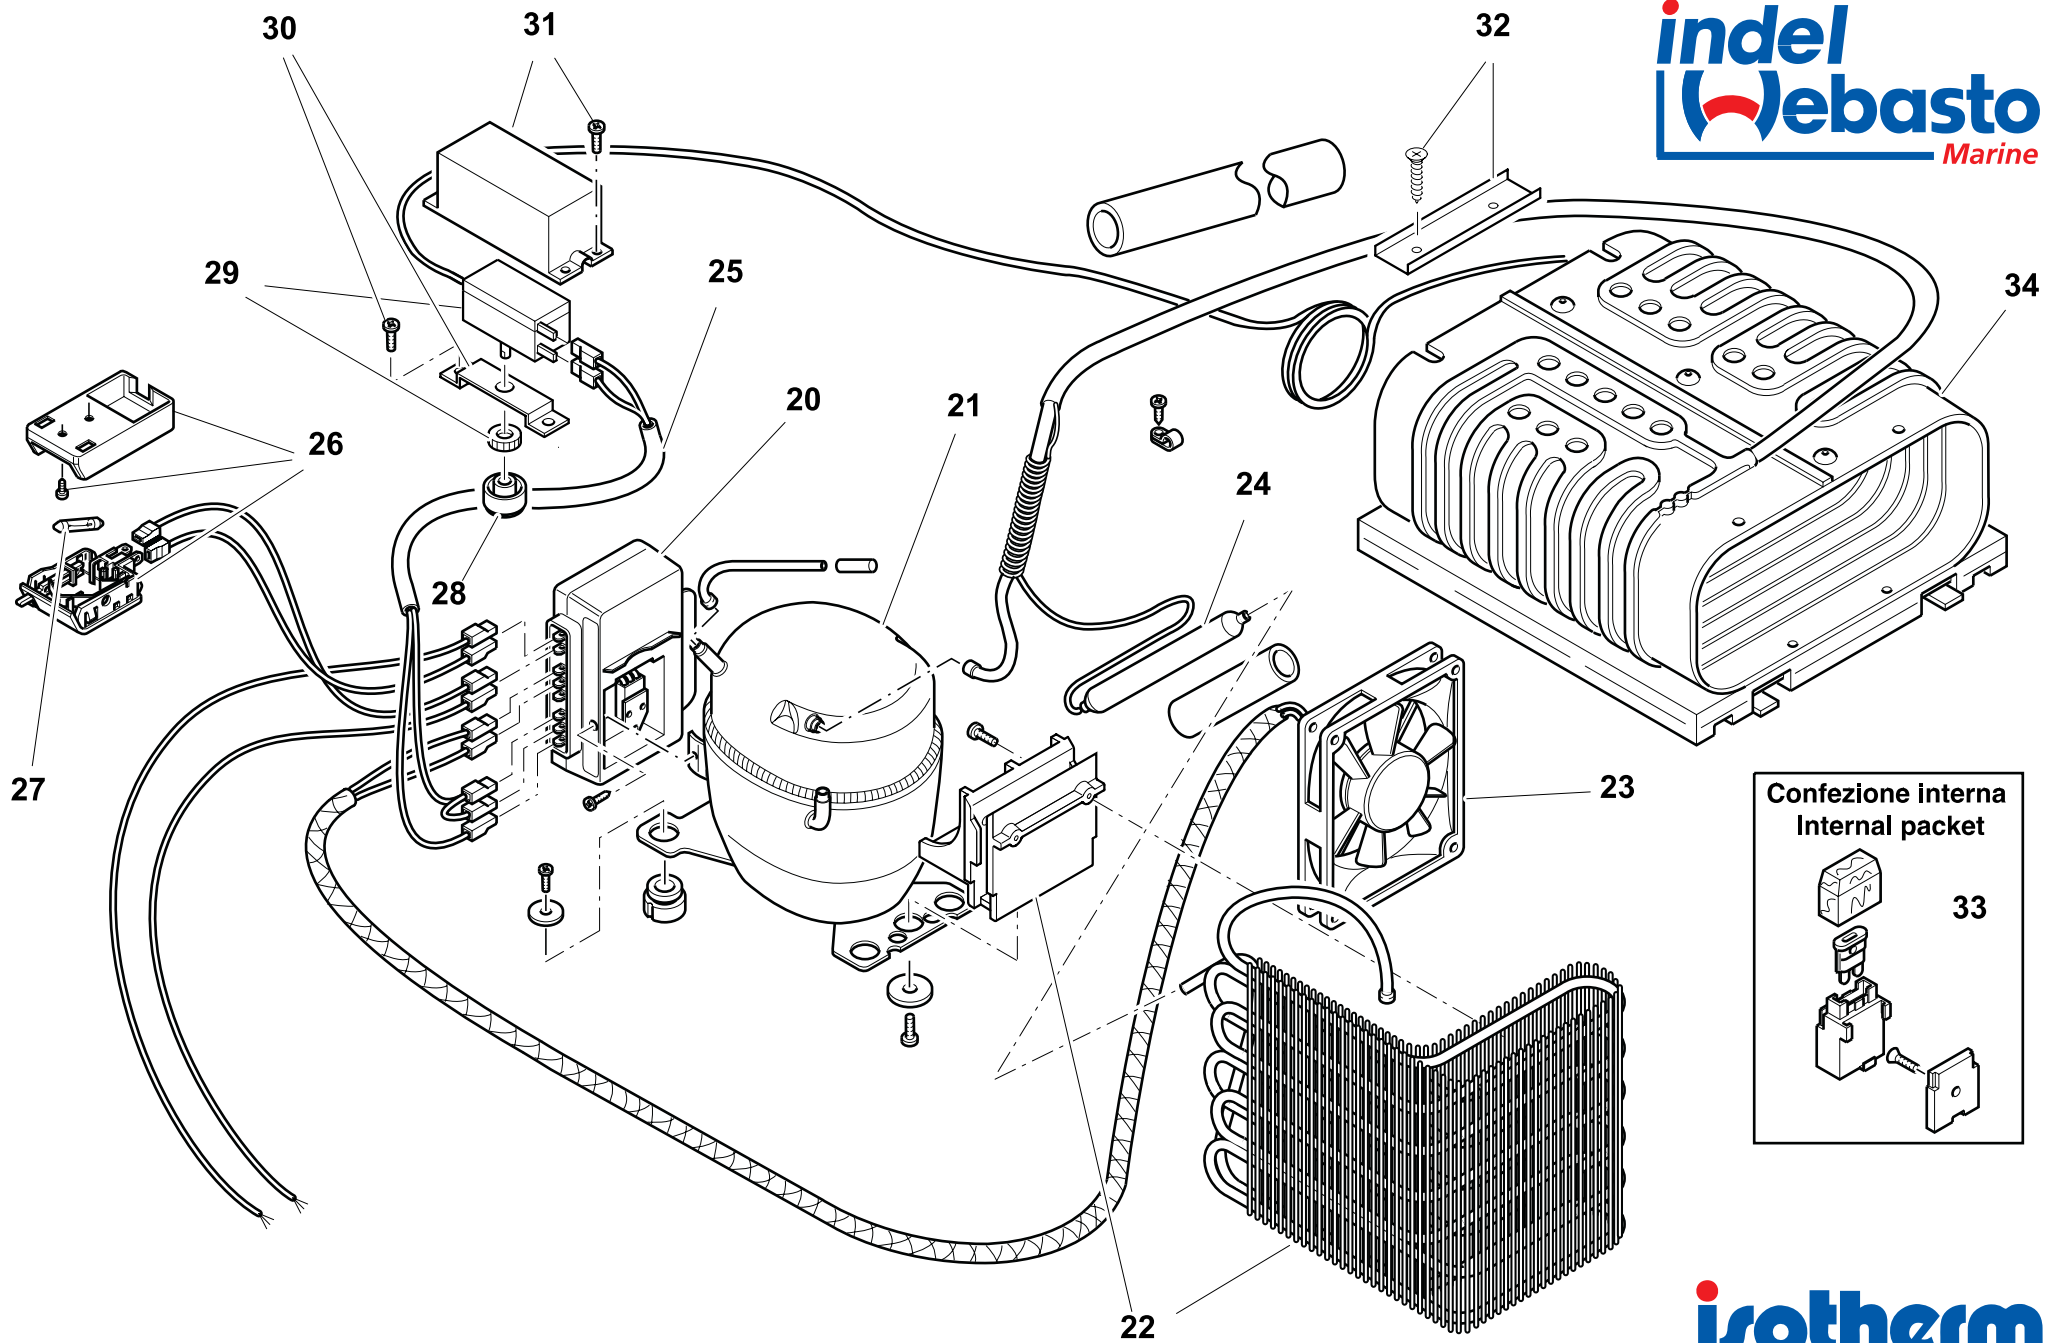

CR 65 - COOLING UNIT