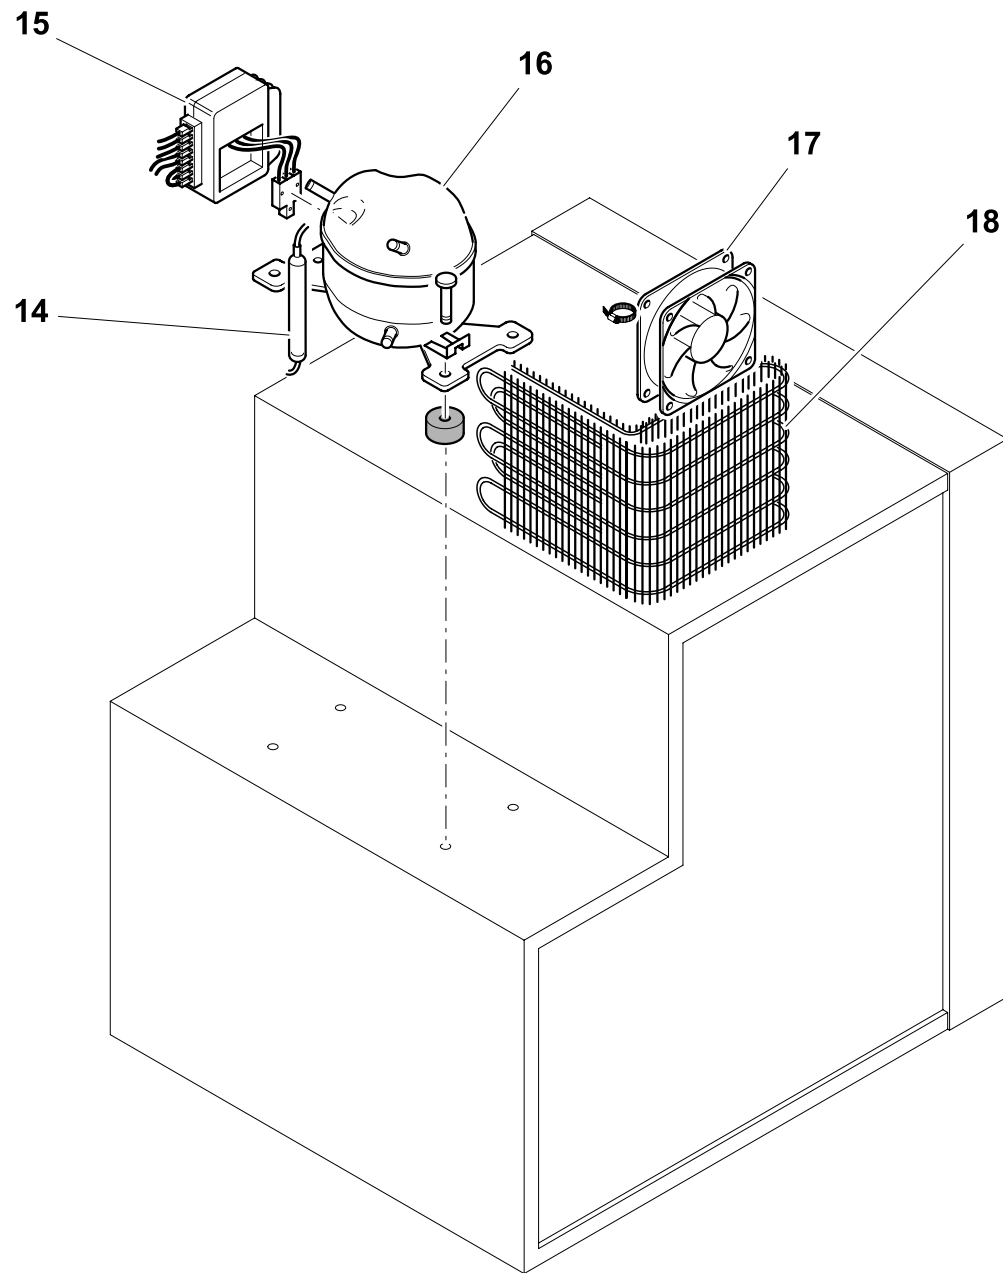

NUMERO NUMBER	CODICE ARTICOLO ITEM CODE	DESCRIZIONE ARTICOLO ITEM DESCRIPTION
1	SAA00048AA	GHIACCIAIA CR65 FREEZER CABINET CR65 FREEZER
2		
3	SBE00021AA	CERNIERA INOX CR42/50/65/80/120L F006 HINGE INOX FOR CR42-50-65-80-120L F006
4 - 5	SGC00009AA	GRIGLIA INTERNA CR65/CR65 FREEZER F073 INTERNAL SHELF CR65/CR65 FREEZER F073
6	SGC00155AA	CASSETTO CR65 FREEZER F202 DRAWER BIN CR65 FREEZER F202
7	SGD00008AA	KIT MANIGLIA CRUISE F005 TP39212 DOOR KIT HANDLE CRUISE TP39212
8		
9	SGC00063AA	PROFILO FISS. PANNELLO CR120/130 F055 PROFILE FOR FIXING PANEL CR120/130 F055
10	SGC00165AA	PORTA COMPLETA CR65 FREEZER COMPLETE DOOR FOR CR65 FREEZER
11	SGC00022AA	CUBETTIERA D021 ICE CUBE D021
12	SGB00036AA	SOSTEGNO INOX CONTROPORTA CR42/50/65/80/120L INOX SUPPORT FOR CRUISE DOOR CR42/50/65/80/120L
13	SDF00010AA	PIEDINI CRUISE RUBBER FOOT CRUISE/TB26 E073
14	SBD00073AA	FILTRO 10g PER CR FILTER 10Gr FOR R134a B041 TUBE 6+2mm (CRUISE/DANFOSS)
15	SEG00002DA	CENTRALINA DANFOSS BD35/50F 12/24V ELECTRICAL UNIT DANF. 101N0210 BD35/50F 12/24V TP39310
15	SEG00030GA	CENTRALINA DANFOSS BD35/50F AC/DC 12/24V DC 110/220V AC ELECT. UNIT DANFOSS BD35F/50FAC/DC 12/24V-115/230V
16	SBA00002DA	COMPRESSORE DANFOSS BD35F DANFOSS COMPRESSOR BD35F 12/24V NO ELECTRICAL UNIT TP39301
17	SBG00005BA	VENTOLA CABLATA 12V LOW SPEED FAN 12V LOW SPEED FOR COMPACT AND CRUISE TP39236
18	SBD00028AA	CONDENSATORE A FILO AIR CONDENSER PIN TYPE WITH BRACKET (G251+G267) TP29014
19	SEA00021AA	STAFFA FISSAGGIO TERMOSTATO THERMOSTAT PROBE ALUMINIUM FIXING BRACKET C009
20		
21	SEA00012AA	SCATOLA PVC BIANCA TERMOSTATO FREEZER WHITE THERMOSTATE HOUSE FOR FREEZER THERMOSTAT
22		
23		

CR 65 FREEZER - CABINET

CR 65 FREEZER - COOLING UNIT