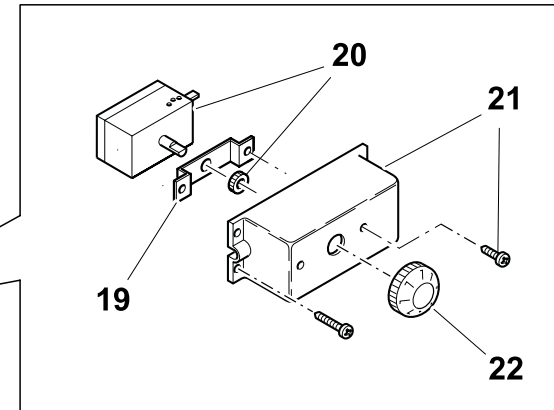

CR 65 FREEZER - COOLING UNIT