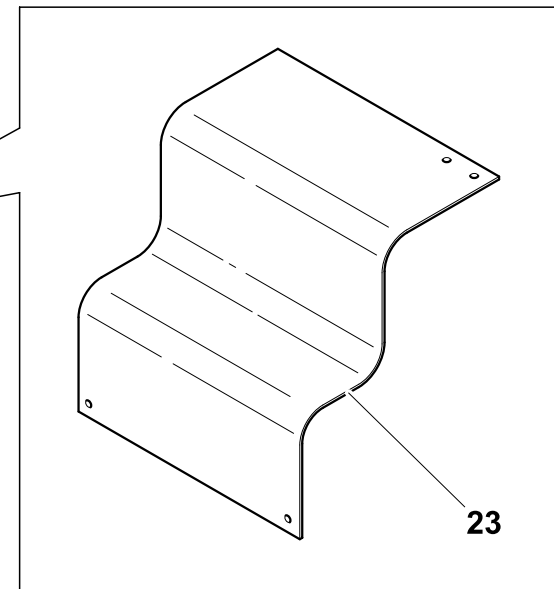

CR 65 FREEZER - COOLING UNIT