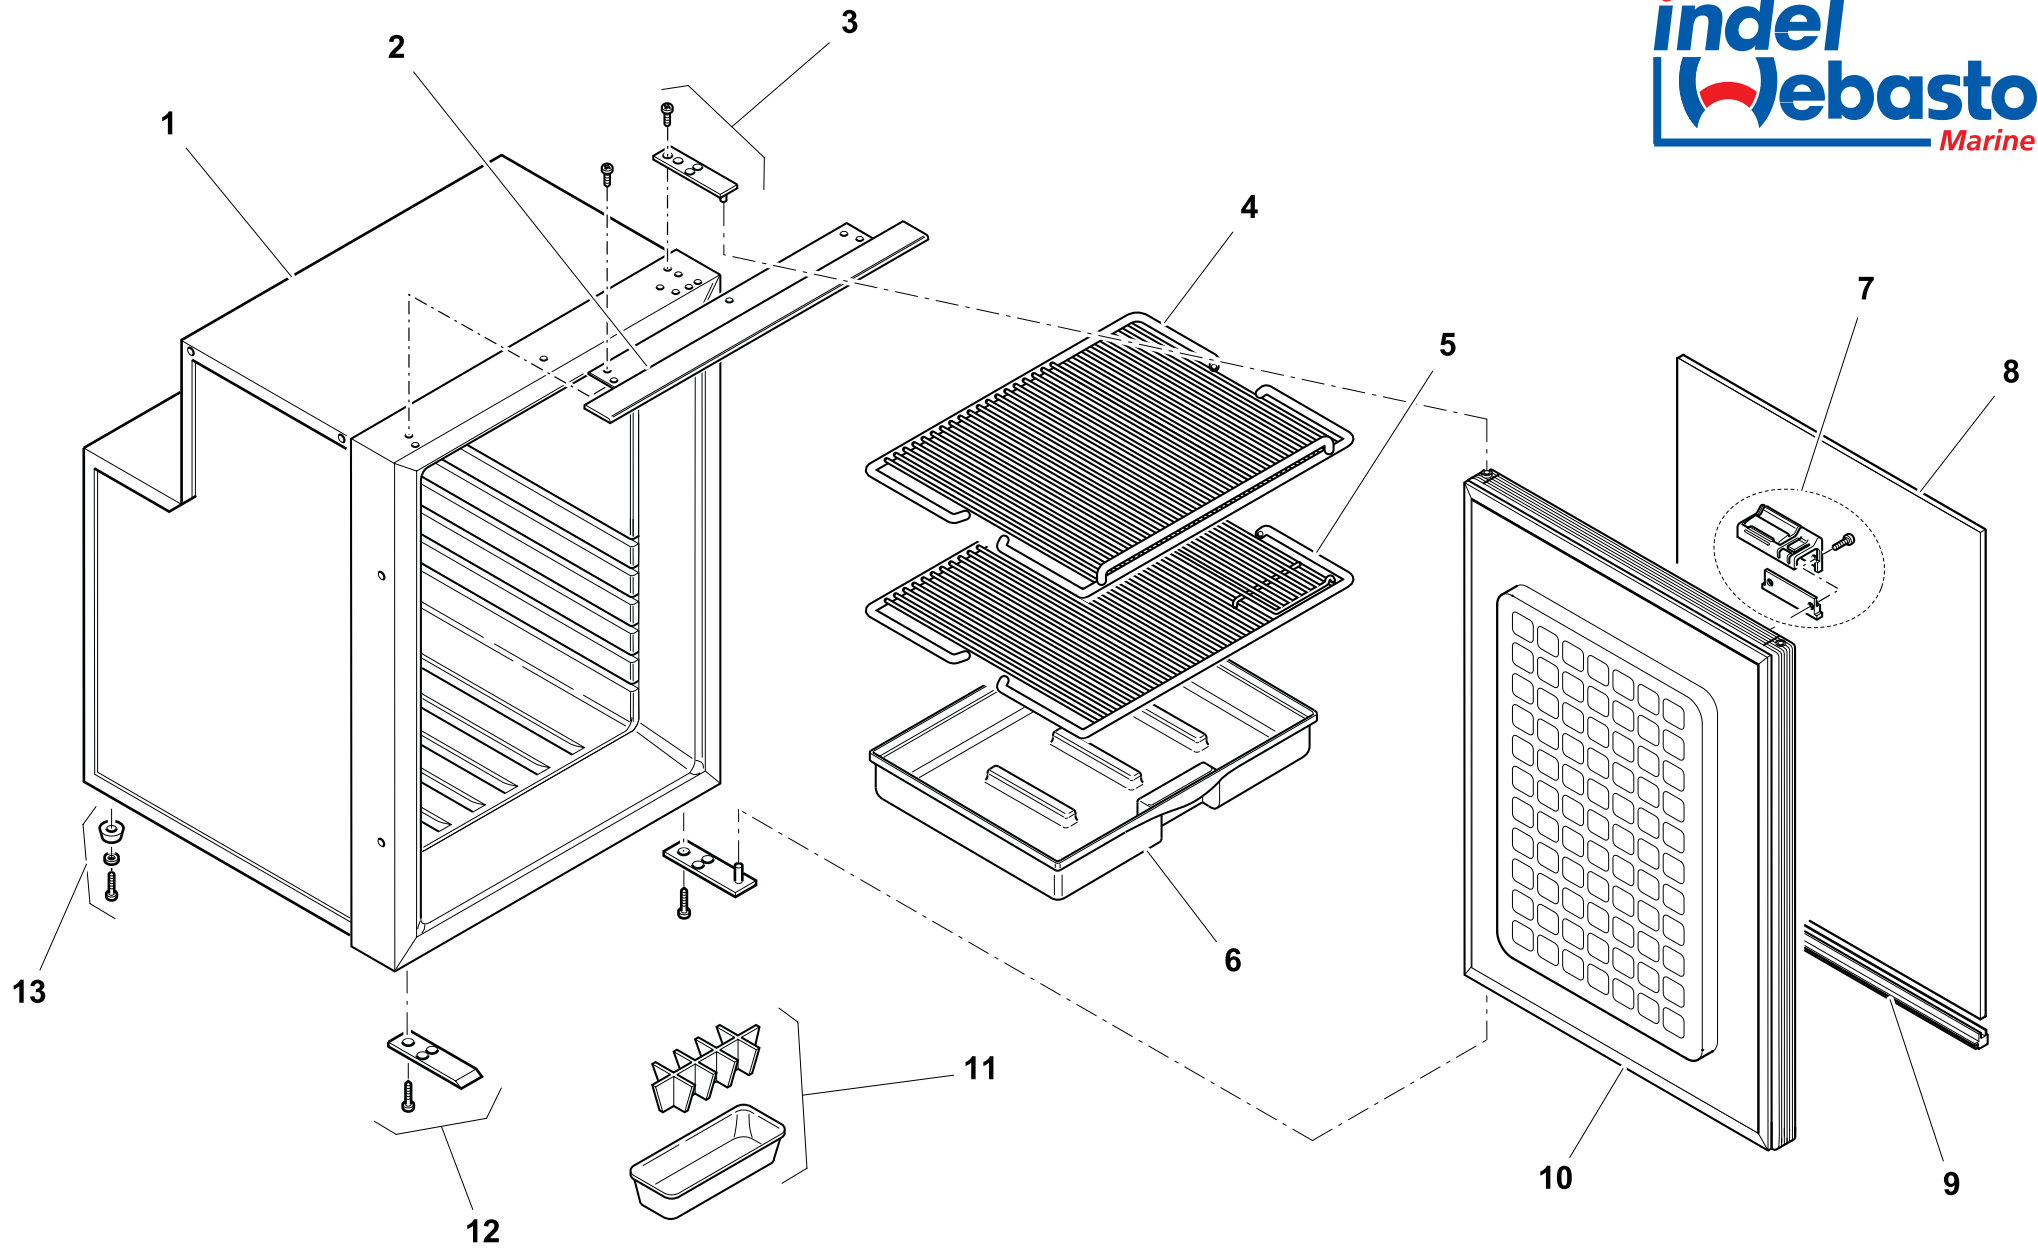

NUMERO NUMBER	CODICE ARTICOLO ITEM CODE	DESCRIZIONE ARTICOLO ITEM DESCRIPTION
1	SAA00048AA	GHIACCIAIA CR65 FREEZER CABINET CR65 FREEZER
2		
3	SBE00021AA	CERNIERA INOX CR42/50/65/80/120L F006 HINGE INOX FOR CR42-50-65-80-120L F006
4 - 5	SGC00009AA	GRIGLIA INTERNA CR65/CR65 FREEZER F073 INTERNAL SHELF CR65/CR65 FREEZER F073
6	SGC00155AA	CASSETTO CR65 FREEZER F202 DRAWER BIN CR65 FREEZER F202
7	SGD00008AA	KIT MANIGLIA CRUISE F005 TP39212 DOOR KIT HANDLE CRUISE TP39212
8		
9	SGC00063AA	PROFILO FISS. PANNELLO CR120/130 F055 PROFILE FOR FIXING PANEL CR120/130 F055
10	SGC00165AA	PORTA COMPLETA CR65 FREEZER COMPLETE DOOR FOR CR65 FREEZER
11	SGC00022AA	CUBETTIERA D021 ICE CUBE D021
12	SGB00036AA	SOSTEGNO INOX CONTROPORTA CR42/50/65/80/120L INOX SUPPORT FOR CRUISE DOOR CR42/50/65/80/120L
13	SDF00010AA	PIEDINI CRUISE RUBBER FOOT CRUISE/TB26 E073
14	SBD00073AA	FILTRO 10g PER CR FILTER 10Gr FOR R134a B041 TUBE 6+2mm (CRUISE/DANFOSS)
15	SEG00002DA	CENTRALINA DANFOSS BD35/50F 12/24V ELECTRICAL UNIT DANF. 101N0210 BD35/50F 12/24V TP39310
15	SEG00030GA	CENTRALINA DANFOSS BD35/50F AC/DC 12/24V DC 110/220V AC ELECT. UNIT DANFOSS BD35F/50FAC/DC 12/24V-115/230V
16	SBA00002DA	COMPRESSORE DANFOSS BD35F DANFOSS COMPRESSOR BD35F 12/24V NO ELECTRICAL UNIT TP39301
17	SBG00005BA	VENTOLA CABLATA 12V LOW SPEED FAN 12V LOW SPEED FOR COMPACT AND CRUISE TP39236
18	SBD00028AA	CONDENSATORE A FILO AIR CONDENSER PIN TYPE WITH BRACKET (G251+G267) TP29014
19	SEA00021AA	STAFFA FISSAGGIO TERMOSTATO THERMOSTAT PROBE ALUMINIUM FIXING BRACKET C009
20		
21	SEA00012AA	SCATOLA PVC BIANCA TERMOSTATO FREEZER WHITE THERMOSTATE HOUSE FOR FREEZER THERMOSTAT
22		
23		

CR 65 FREEZER - CABINET

CR 65 FREEZER - COOLING UNIT