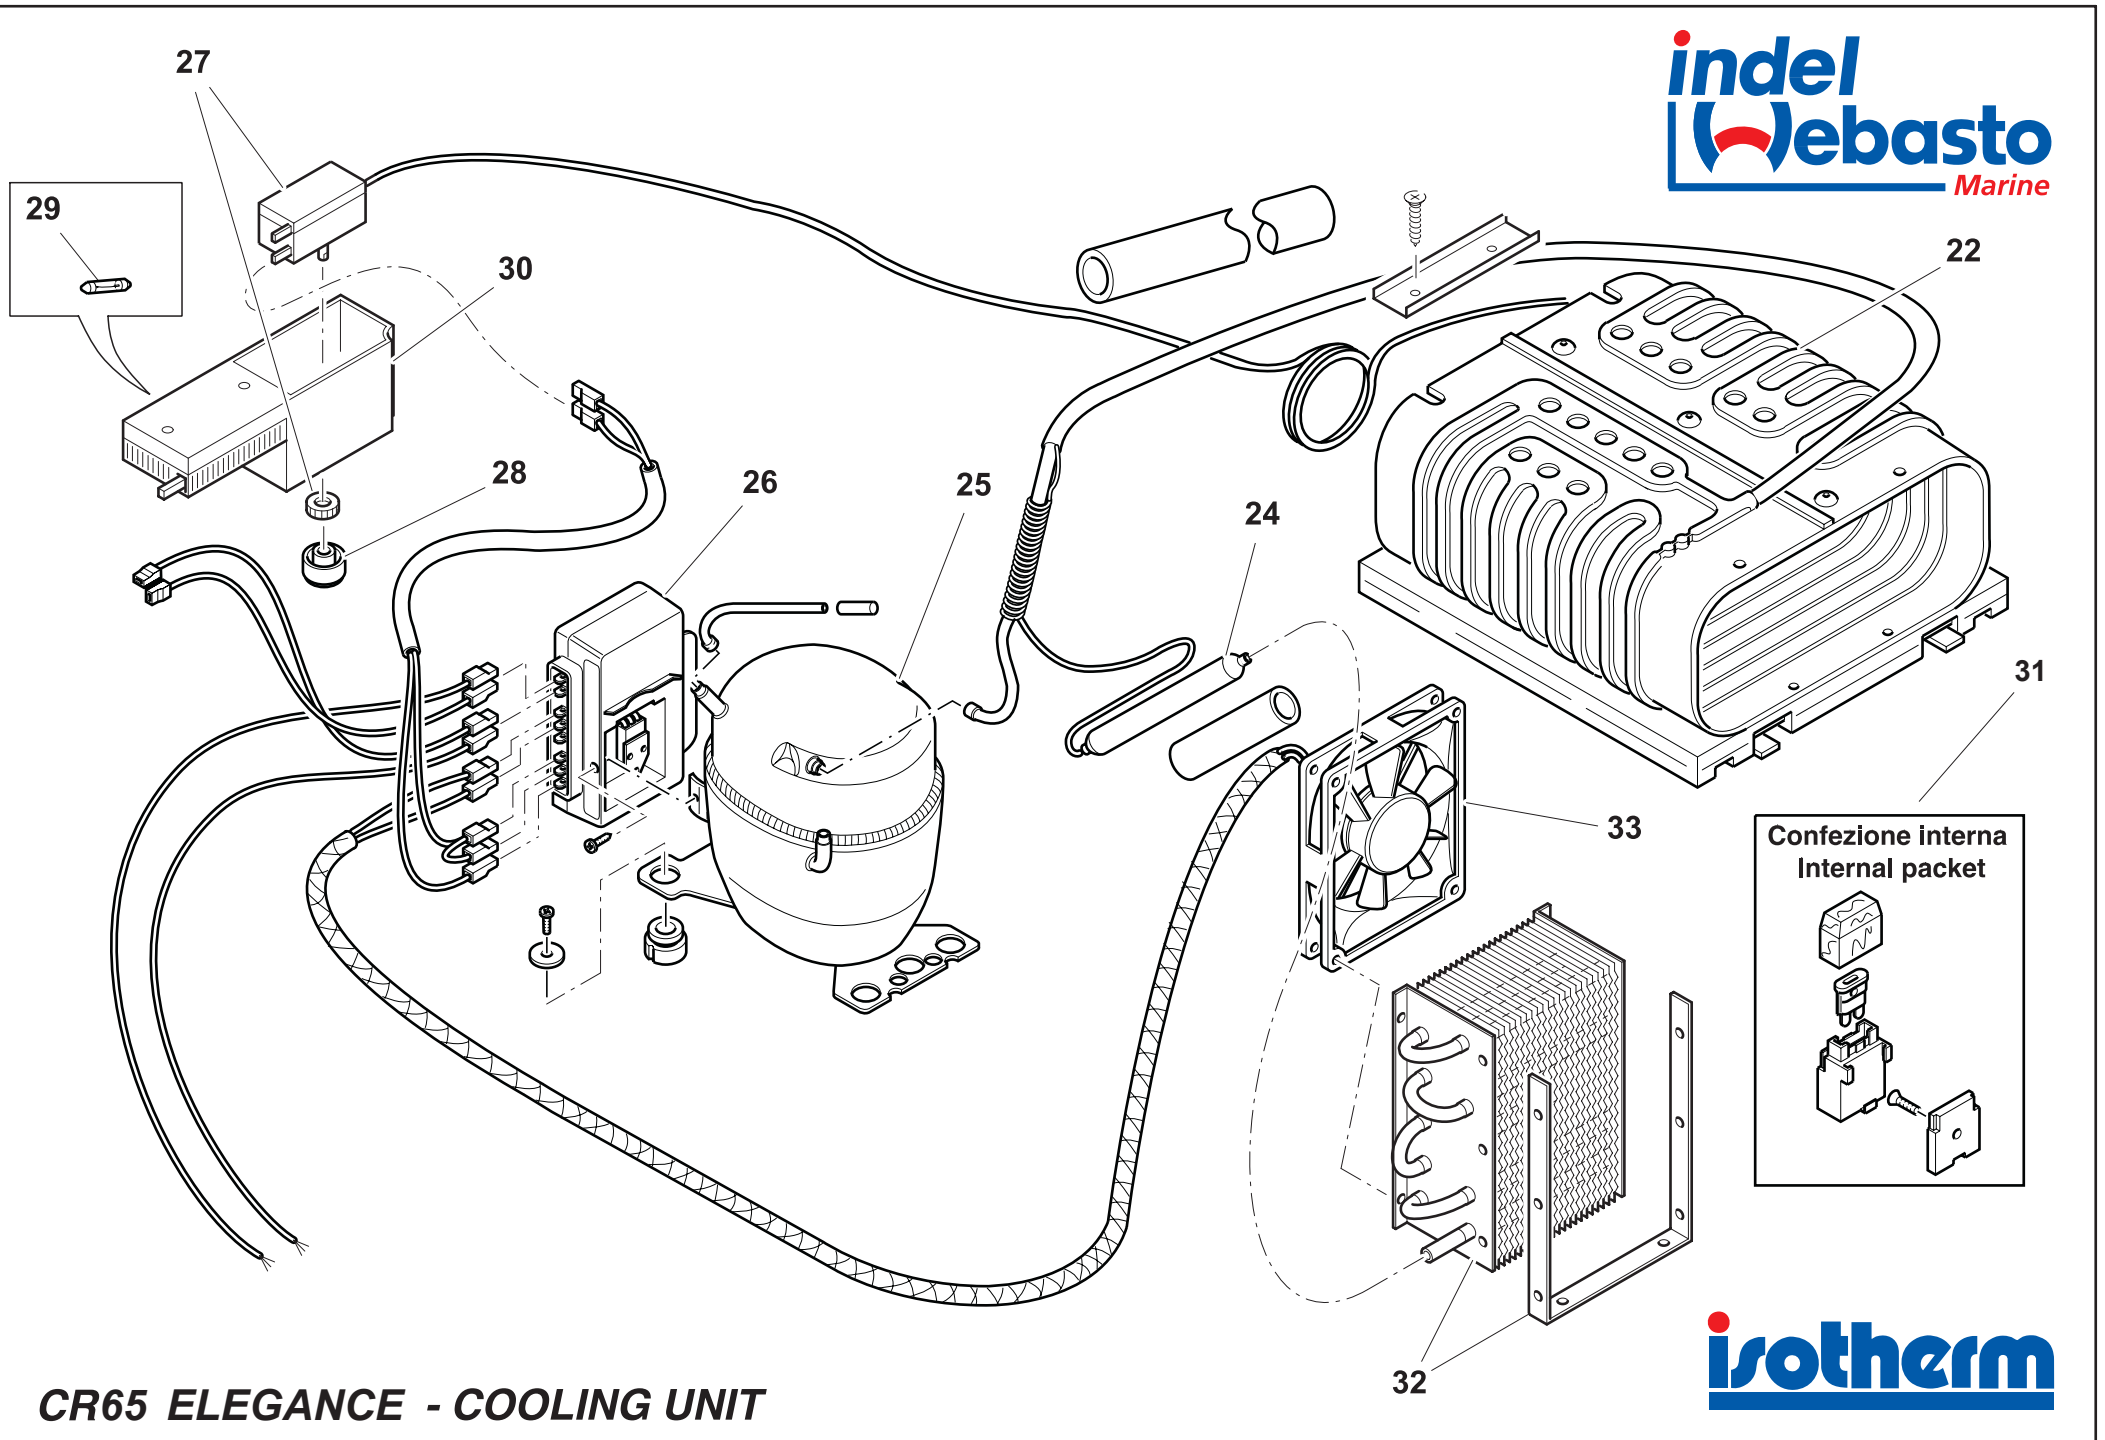

CR 65 ELEGANCE - CABINET

CR65 ELEGANCE - COOLING UNIT

NUMERO NUMBER	COD. ARTICOLO ITEM CODE	DESCRIZIONE ARTICOLO ITEM DESCRIPTION
1	SGB00132AB	TOP BRIGHT SILVER CR65 ELEGANCE TOP BRIGHT SILVER CR65 ELEGANCE
2	SBE00194AB	CERNIERA SUPERIORE CR ELEGANCE UPPER HINGE CR ELEGANCE
3	SBE00196AA	STAFFA SOSTEGNO PORTA PLASTICA NERA CR ELEGANCE SUPPORT BRACKET DOOR CR ELEGANCE
4	SGC00226AA	GRIGLIA INTERNA CRUISE 65 INTERNAL SHELF CRUISE 65
5	SGC00365AA	COPERTURA EVAPORATORE PLASTICA BIANCA CR49/CR65 ELEGANCE PLASTIC COVER FOR EVAPORATOR CR49/CR65 ELEGANCE
6	SGC00294AA	PORTINA EVAPORATORE CRUISE CR49/CR65/CR85/CR130 C. & ELEGANCE EVAPORATOR DOOR CRUISE CR49/CR65/CR85/CR130 C. EL.
7	SGC00366AA	SGOCCIOLATOIO EVAPORATORE CR49/CR65 ELEGANCE DRIP TRAY FOR CR49/CR65 CHINA
8	SGC00022AA	CUBETTIERA CRUISE ICE CUBE CRUISE
9	SGB00145AA	FLANGIA 3 LATI 3 PEZZI BRIGHT SILVER CR65 ELEGANCE 3-SIDE FRAME 3-PARTS BRIGHT SILVER CR65 ELEGANCE
10	SGC00367AA	PORTA COMPLETA DI ACCESSORI E PANNELLI BRIGHT SILVER CR65 ELEGANCE COMPLETE DOOR CR65 ELEGANCE DOOR PANELS BRIGHT SILVER
11	SGC00228AA	BALCONCINO PORTA CRUISE 65 C. RETAINER CRUISE 65 C.
13	SBE00195AB	CERNIERA INFERIORE CR ELEGANCE LOWER HINGE CR ELEGANCE
14	SGE00016AA	KIT CORNICI FISSAGGIO PANNELLO CR65 ELEGANCE NR. 5 SET COMPLETI KIT FRAME DOOR FOR FIXING PANEL CR65 ELEGANCE NR. 5 SET COMPLETE
15	SGA00159AA	PANNELLO PORTA + PANNELLINO MANIGLIA BRIGHT SILVER CR65 ELEGANCE DOOR PANEL + HANDLE PANEL BRIGHT SILVER CR65 ELEGANCE
16	SGD00043AA	KIT MANIGLIA BRIGHT SILVER COMPLETA DI MOLLE E PERNI PER CR49/65/85/130 ELEGANCE HANDLE BRIGHT SILVER COMPLETE KIT WITH SPRINGS AND PIVOT CR49/65/85/130 ELEGANCE
17	SBE00211AA	STAFFA AGGANCIO TOP INOX CR ELEGANCE INOX SUPPORT BRACKET FOR TOP CR ELEGANCE
22	SBF00109AA	EVAPORATORE CR49/CR65 ELEGANCE EVAPORATOR CR49/CR65 ELEGANCE
24	SBD00026AA	FILTRO 10GR 2V XH7 PARA R134A Ø19mm foro in-out 5,0-5,1 FILTER FÖR 2V XH7 FÖR R134A Ø19mm in-out 5,0-5,1
25	SBA00002DA	COMPRESSORE BD35F SENZA CENTRALINA DANFOSS COMPRESSOR BD35F 12/24V NO ELECTRICAL UNIT TP39301
26	SEG00002DA	CENTRALINA DANFOSS 101N0210 BD35/50F 12/24V ELECTRICAL UNIT DANF. 101N0210 BD35/50F 12/24V
26	SEG00030GA	CENTRALINA DANFOSS B35F/BD50F AC/DC 12/24V-115/230V ELECT. UNIT DANFOSS BD35F/50FAC/DC 12/24V-115/230V
27	SEA00092DA	TERMOSTATO CRUISE 49/65/85/130 C. THERMOSTAT CRUISE 49/65/85/130 C.
28	SEA00093AA	MANOPOLA TERMOSTATO CRUISE 49/65/85/130 C. THERMOSTAT KNOB CRUISE 49/65/85/130 C.
29	SEC00038DA	LAMPADINA LED CR49/65/85/130 ELEGANCE LED LAMP CR49/64/85/130 ELEGANCE
30	SEA00094AA	SCATOLA TERMOSTATO CRUISE 49/65/85/130 C. THERMOSTAT BOX CRUISE 49/65/85/130 C.
31	SEB00039AA	KIT PORTA-FUSIBILE 15A FUSE-KIT 15A
32	SBD00104AA	CONDENSATORE CRUISE 49/65 C. CRUISE 49/65 CONDENSER C.
33	SBG00037DA	VENTOLA 9x9 CR49/CR65 ELEGANCE FAN 9x9 CR49/CR65 ELEGANCE
34	SGF00026AA	INSERTO PLASTICA POSIZIONE VENTILAZIONE/CHIUSURA CR ELEGANCE PLASTIC INSERT VENTILATION/CLOSING POSITION CR ELEGANCE