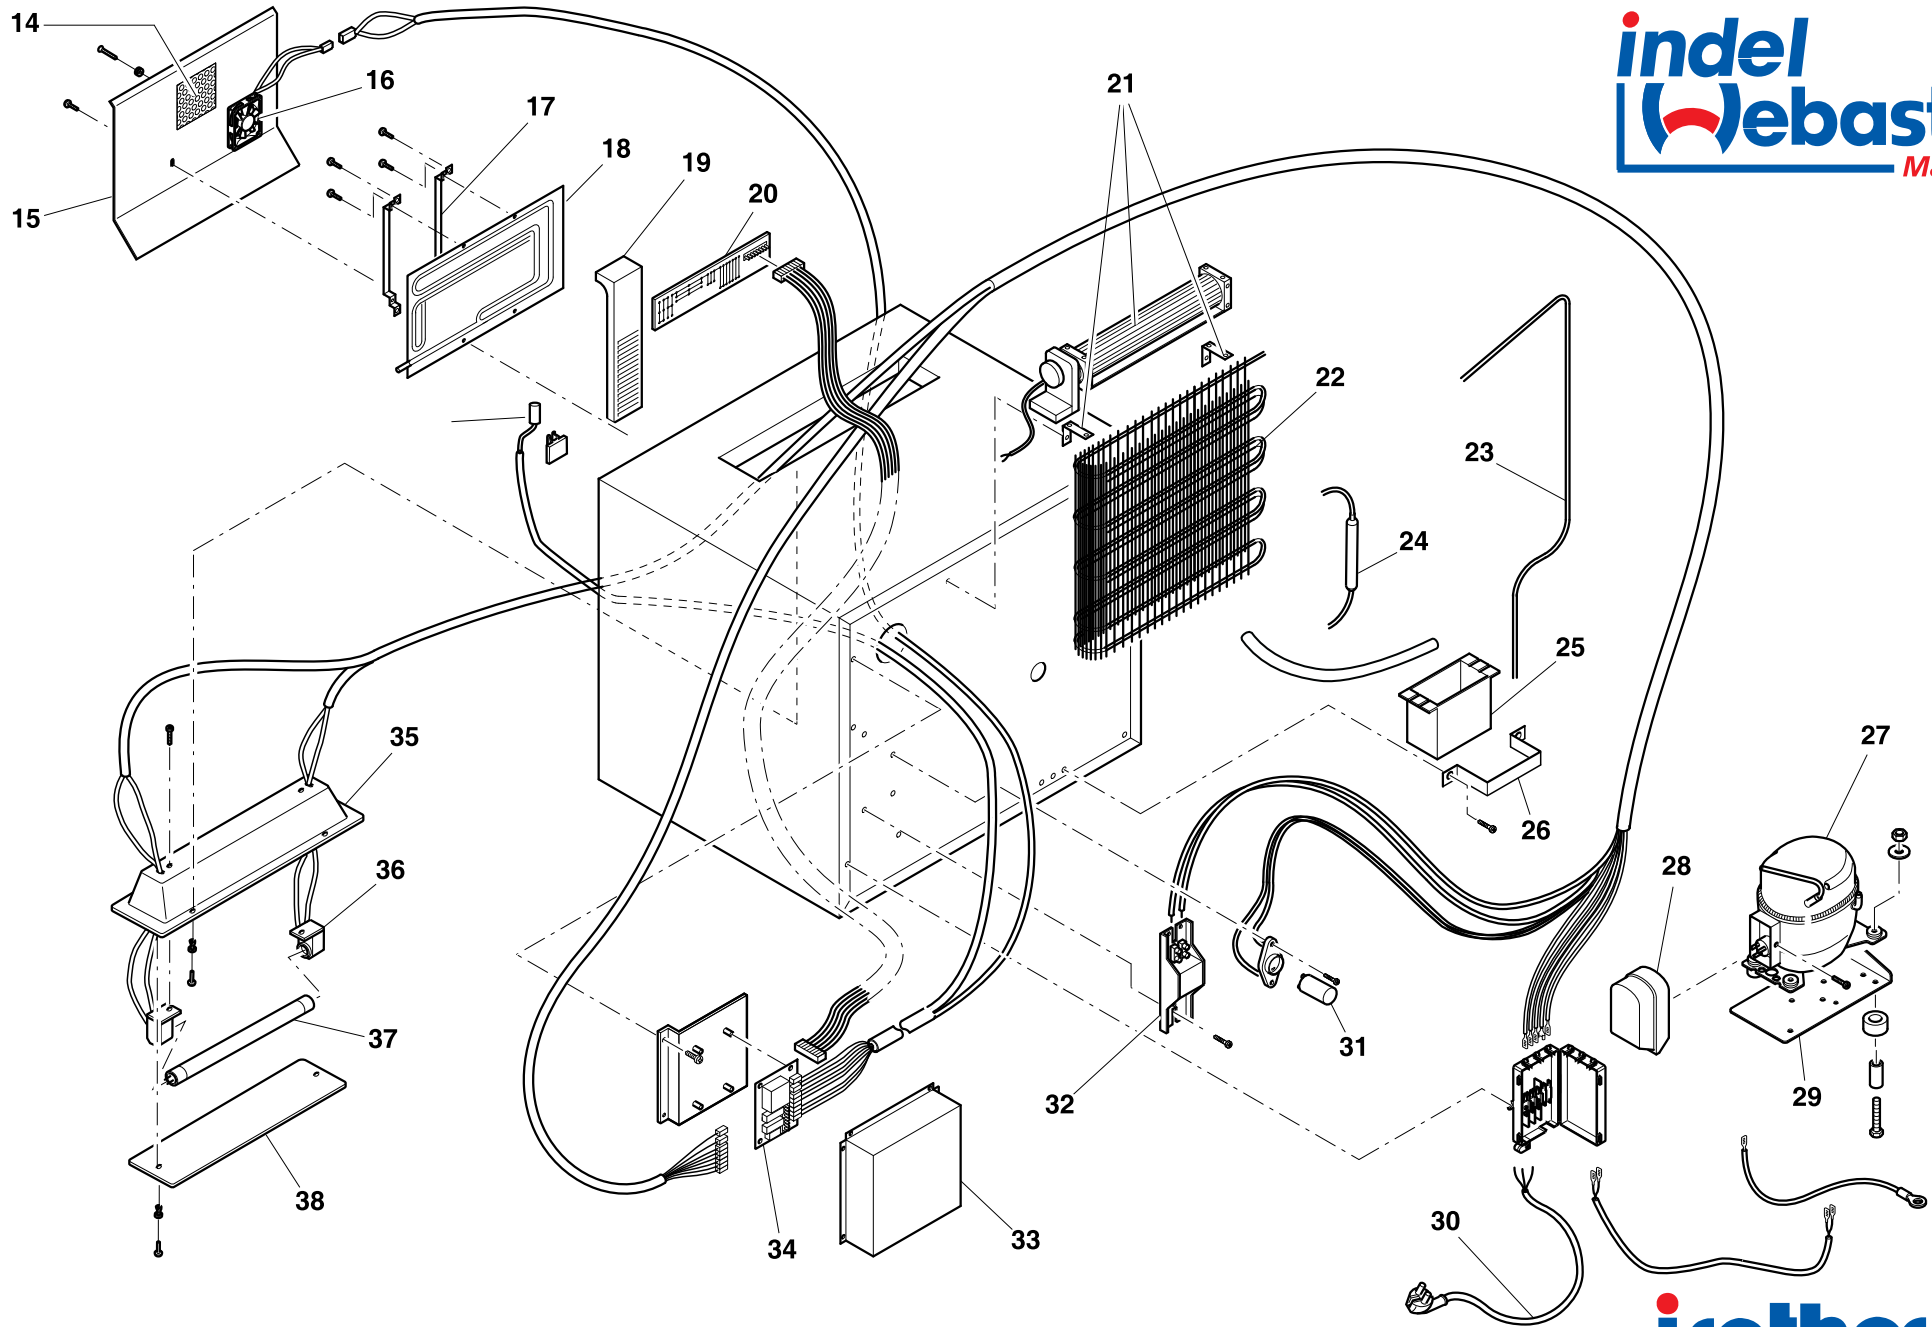

CANTINA 23 BOTTIGLIE - CABINET

CANTINA 23 BOTTIGLIE - COOLING UNIT

NUMERO NUMBER	CODICE ARTICOLO ITEM CODE	DESCRIZIONE ARTICOLO ITEM DESCRIPTION
3	SHA00085AA	MASCHERINA TEMPERATURA CANTINA DIVINO 23 BOTTIGLIE TEMPERATURE LABEL WINE CELLAR DIVINO 23 BOTTLES
5	SGB00170AA	FERMOPORTA CANTINA DIVINO 23/35 BOTTIGLIE BLOCK DOOR WINE CELLAR DIVINO 23/35 BOTTLES
6	SGB00171AA	FLANGIA CANTINA DIVINO 23 BOTTIGLIE DIVINO 23 BOTTLES FRAME
7	SGF00027AA	CHIUSURA SICUREZZA SOUTHCO CANTINA DIVINO 23/35 BOTTIGLIE GRABBER DOOR CATCH WINE CELLAR DIVINO 23/35 BOTTLES
9	SGD00044AA	MANIGLIA COMPLETA DI VITI PER CANTINA DIVINO 23/35 BOTTIGLIE HANDLE WITH SCREWS FOR DIVINO WINE CELLAR 23/35 BOTTLES
10	SGC00270AA	PORTA VETRO CANTINA 23 BOTTIGLIE DX GLASS DOOR RH WINE CELLAR 23 BOTTLES
11	SBE00208AA	GRIGLIA CANTINA DIVINO 23/35 BOTTIGLIE CORTA SHORT SHELF WINE CELLAR DIVINO 23/35
12	SBE00209AA	GRIGLIA CANTINA DIVINO 23/35 BOTTIGLIE LUNGA LONG SHELF WINE CELLAR DIVINO 23/35
14	SDF00080AA	TAPPETINO ANTISCIVOLO CANTINA DIVINO 23/35 BOTTIGLIE RIF. 1.5.621.2/0 ANTI SLIP MAT WINE CELLAR DIVINO 23/35 BOTTLES REF. 1.5.621.2/0
16	SBG00016AB	VENTOLA INTERNA PER CANTINA DIVINO 23/35 BOTTIGLIE 230V INTERNAL FAN FOR DIVINO WINE CELLAR 23/35 BOTTIGLIE 230V
18	SBF00001AA	EVAPORATORE CANTINA DIVINO 23 BOTTIGLIE WINE CELLAR DIVINO 23 BOTTLES EVAPORATOR
20	SEG00052AA	SCHEDA DISPLAY TERMOSTATO CANTINA DIVINO 23 BOTTIGLIE 115V THERMOSTAT DISPLAY EL. BOARD WINE CELLAR DIVINO 23 BOTTLES 115V
20	SEG00053AA	SCHEDA DISPLAY TERMOSTATO CANTINA DIVINO 23 BOTTIGLIE 230V THERMOSTAT DISPLAY EL. BOARD WINE CELLAR DIVINO 23 BOTTLES 230V
21	SBG00042AA	VENTILATORE ORRIZZONTALE POSTERIORE CANTINA DIVINO 23/35 BOTTIGLIE 230V HORIZONTAL FAN WINE CELLAR DIVINO 23/35 BOTTLES 230V
21	SBG00043AA	VENTILATORE ORRIZZONTALE POSTERIORE CANTINA DIVINO 23/35 BOTTIGLIE 115V HORIZONTAL FAN WINE CELLAR DIVINO 23/35 BOTTLES 115V
22	SBD00147AA	CONDENSATORE CANTINA DIVINO 23 BOTTIGLIE CONDENSER WINE CELLAR DIVINO 23 BOTTLES
23	SEB00149AA	SONDA TEMPERATURA CANTINA DIVINO 23/35 BOTTIGLIE RIF. K220 TEMPERATURE PROBE WINE CELLAR DIVINO 23/35 BOTTLES REF. K220
24	SBD00073AA	FILTRO 10Gr PER R134a B041 TUBO 5+2mm D. 16 L. 119 (CRUISE/DANFOSS) FILTER 10Gr FOR R134a B041 TUBE 5+2mm (CRUISE/DANFOSS)
27	SBA00050LA	COMPRESSORE CANTINA DIVINO 23/35 BOTTIGLIE 230V WINE CELLAR DIVINO 23/35 BOTTLES COMPRESSOR 230V
27	SBA00050HA	COMPRESSORE CANTINA DIVINO 23/35 BOTTIGLIE 115V WINE CELLAR DIVINO 23/35 BOTTLES COMPRESSOR 115V
28	SEG00048NA	PTC STARTER COMPRESSORE CANTINA DIVINO 23/35 BOTTIGLIE 115/230V COMPRESSOR PTC STARTER WINE CELLAR DIVINO 23/35 BOTTLES 115/230V
31	SED00039AA	STARTER CANTINA DIVINO 23/35 BOTTIGLIE 115/230V DIVINO WINE CELLAR 23/35 BOTTLES STARTER 115/230V
32	SEH00016LA	ALIMENTATORE PER LAMPADE CANTINA DIVINO 23/35 BOTTIGLIE 115V LAMP POWER PACK WINE CELLAR DIVINO 23/35 BOTTLES 115V
32	SEH00015LA	ALIMENTATORE PER LAMPADE CANTINA DIVINO 23/35 BOTTIGLIE 230V LAMP POWER PACK WINE CELLAR DIVINO 23/35 BOTTLES 230V
34	SEG00046LA	SCHEDA DI POTENZA PER CANTINA 23/36 BOTTIGLIE 230V POWER CARD FOR WINE CELLAR 23/35 BOTTLES 230V
34	SEG00055AA	SCHEDA DI POTENZA PER CANTINA 23/35 BOTTIGLIE 115V POWER CARD FOR WINE CELLAR 23/35 BOTTLES 115V
37	SEC00039AA	LAMPADA NEON PER CANTINA DIVINO 23/35 BOTTIGLIE 115/230V NEON LAMP FOR DIVINO WINE CELLAR 23/35 BOTTLES 115/230V