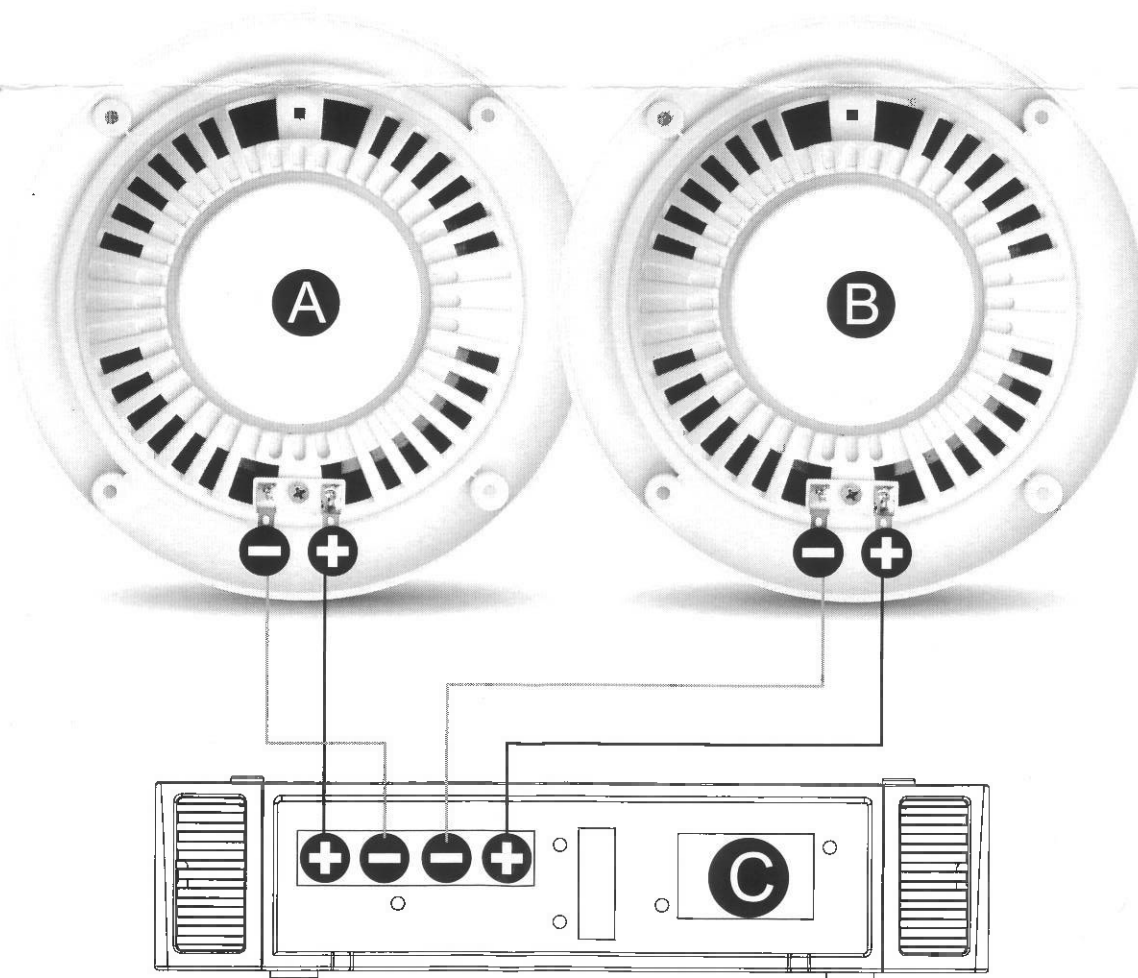

WATERPROOF 2 WAY SLIM SERIES STEREO SPEAKERS

MARINE STEREO SPEAKERS

Ø165mm. / Watt power: 60 (pair)

Juego de altavoces
Pair de haut-parleurs
Speakers Set

Ø165mm. / Db: 90
Ohm: 4 / Frequency: 60Hz.
Protection: IP44

Connect the red and black cables to their respective positive and negative terminals.

- Speakers 'A' and 'B' connect to an amplifier source 'C'